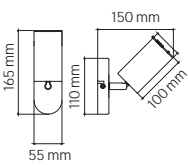

JOKER

- 220-240V / 50-60Hz
- Bulb not included
- Max. 10W LED

- BLACK
- WHITE

SURFACE LIGHT