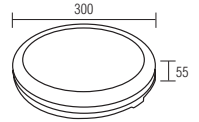

SCARLETT-30 3CCT

- 170-265V / 50-60Hz
- Average Life: 30.000 Hrs
- 2700 lm
- 3 CCT

016 070 1030

WHITE

BLACK

CCT ADJUSTABLE

CCT Selectable by DIP Switch

3000K

4200K

6400K

SCARLETT-30

- 170-265V / 50-60Hz
- Average Life: 30.000 Hrs
- 2700 lm
- 6400K

016 070 0030

WHITE

BLACK