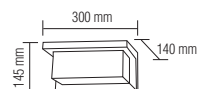

LUXIA-G

076 078 0030

BLACK

- 85-265V 50-60Hz
- 4200K
- 2700 lm
- Average Life:30.000 Hrs

LUXIA

076 079 0030

BLACK

- 85-265V 50-60Hz
- 4200K
- 2700 lm
- Average Life:30.000 Hrs

LED GARDEN LAMP

MORENA

076 080 0020

BLACK

- 85-265V 50-60Hz
- 4200K
- 1800 lm
- Average Life:30.000 Hrs

PALACE

076 081 0020

BLACK

- 85-265V 50-60Hz
- 4200K
- 1800 lm
- Average Life:30.000 Hrs