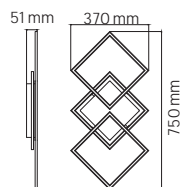

CHROME

- 180-240V / 50-60Hz
- Average Life: 30.000 Hrs
- 2400 lm
- 4000K