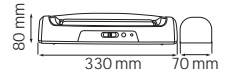

WENGER

- 220-240V / 50-60Hz
- 560 lm
- 4V 3Ah Rechargeable Sealed-Acid Battery
- Duration Time:
  - Step 1: 1 Hour
  - Step 2: 2 Hours
- Average Life: 30.000 Hrs

084 025 0012

- LED LANTERN
- RECHARGEABLE
- EMERGENCY
- AUTOMATIC LIGHT-UP

MESSI

- 220-240V / 50-60Hz or 6V DC
- Average Life: 30.000 Hrs

DESK LAMP MODE

HANGABLE + MOUNTABLE

	MESSI-9	MESSI-15	MESSI-23
	084-030-0009	084-030-0015	084-030-0023

Power	: 9 W	15 W	23 W
Luminous Flux	: 280 lm-38 lm	420 lm-70 lm	600 lm-100 lm
Battery	: 4V 1.6Ah Sealed-Acid	2x4V 1.6Ah Sealed-Acid	2x4V 1.6Ah Sealed-Acid
Duration Time	: 3-20 Hours	3-15 Hours	2-10 Hours
Size (mm)	: A: 250 B: 50 C: 50	A: 350 B: 50 C: 50	A: 450 B: 50 C: 50

- LED LANTERN
- RECHARGEABLE
- EMERGENCY
- AUTOMATIC LIGHT-UP

BECKHAM

- LED HEADLIGHT
- RECHARGEABLE

- 220-240V / 50-60Hz
- 7000-9000K
- Duration Time:
  - 1 Hour for Strong Light
  - 4 Hours for Weak Light
- Average Life: 30.000 Hrs

	BECKHAM-1	BECKHAM-3
	084-007-0001	084-007-0003

Power	: 1 W	3 W
Luminous Flux	: 100 lm	200 lm
Battery	: 4V 400mAh Sealed-Acid	4V 900mAh Sealed-Acid
Beam Distance	: 20m	30m
Sizes (mm)	: A: 70 B: 81 C: 98	A: 85 B: 92 C: 96

EMERGENCY LED LANTERN / LED HEADLIGHT