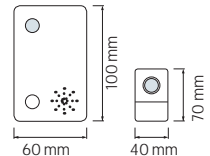

VIOLA

086 001 0005

- 4.5V
- Work Voltage of the Emitter: 12V
- Work Frequency: 315 Mhz
- Remote Control: 120m (in open air)
- Sound Type: 38 Songs Optional