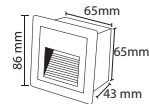

WHITE

BLACK

- 100-265V / 50-60Hz
- 58 lm
- 3000K
- Average Life: 30.000 Hrs

LED INGROUND & RECESSED LAMP

YOGA