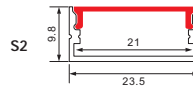

S2 BLACK COVER (BS2)

	PROFILE-S1	PROFILE-S1	PROFILE-BB1	PROFILE-S2	PROFILE-S2	PROFILE-BB2	PROFILE-S3	PROFILE-S3	PROFILE-BB3
	120-002-1001	120-002-0001	120-002-0011	120-002-1002	120-002-0002	120-002-0012	120-002-1003	120-002-0003	120-002-0013

Lenght	: 2 M	3 M	3 M	2 M	3 M	3 M	2 M	3 M	3 M
Body Color	: SILVER/BLACK	SILVER/BLACK	BLACK	SILVER/BLACK	SILVER/BLACK	BLACK	SILVER/BLACK	SILVER/BLACK	BLACK