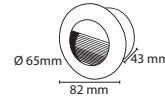

WHITE

BLACK

- 100-265V / 50-60Hz
- 58 lm
- 3000K
- Average Life: 30.000 Hrs

LED INGROUND & RECESSED LAMP

YOGA