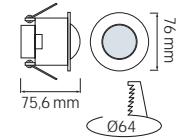

CORSA

088 001 0006