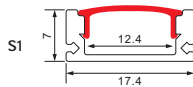

S1 BLACK COVER (BS1)

	PROFILE-S1	PROFILE-S1	PROFILE-BB1	PROFILE-S2	PROFILE-S2	PROFILE-BB2	PROFILE-S3	PROFILE-S3	PROFILE-BB3
	120-002-1001	120-002-0001	120-002-0011	120-002-1002	120-002-0002	120-002-0012	120-002-1003	120-002-0003	120-002-0013

Lenght	: 2 M	3 M	3 M	2 M	3 M	3 M	2 M	3 M	3 M
Body Color	: SILVER/BLACK	SILVER/BLACK	BLACK	SILVER/BLACK	SILVER/BLACK	BLACK	SILVER/BLACK	SILVER/BLACK	BLACK