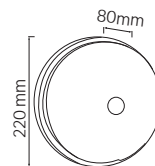

LED BULKHEAD LAMP

BOLKAR-20

071 014 0020

WHITE

- 160-265V / 50-60Hz
- 6400K
- 2400 lm
- Average Life: 30.000 Hrs