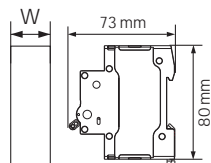

SAFE

MCB Circuit Breaker

Rated short-circuit breaking capacity : 4.5kA

	114-001-1006	114-001-1010	114-001-1016	114-001-1020	114-001-1025	114-001-1032	114-001-1040	114-002-1002	114-002-1004	114-002-1050	114-002-1063
Rated Current	6A	10A	16A	20A	25A	32A	40A	2A	4A	50A	63A
Poles	1	1	1	1	1	1	1	1	1	1	1
Instantaneous tripping type	B	B	B	B	B	B	B	C	C	C	C
Rated working voltage	230V/400V	230V/400V	230V/400V	230V/400V	230V/400V	230V/400V	230V/400V	230V/400V	230V/400V	230V/400V	230V/400V
Width	17.5 mm	17.5 mm	17.5 mm	17.5 mm	17.5 mm	17.5 mm	17.5 mm	17.5 mm	17.5 mm	17.5 mm	17.5 mm

	114-002-2006	114-002-2010	114-002-2016	114-002-2020	114-002-2025	114-002-2032	114-002-2040	114-002-2050	114-002-2063
Rated Current	6A	10A	16A	20A	25A	32A	40A	50A	63A
Poles	2	2	2	2	2	2	2	2	2
Instantaneous tripping type	C	C	C	C	C	C	C	C	C
Rated working voltage	400V	400V	400V	400V	400V	400V	400V	400V	400V
Width	35 mm	35 mm	35 mm	35 mm	35 mm	35 mm	35 mm	35 mm	35 mm

	114-002-3006	114-002-3010	114-002-3016	114-002-3020	114-002-3025	114-002-3032	114-002-3040	114-002-3050	114-002-3063	114-002-3080	114-002-3100
Rated Current	6A	10A	16A	20A	25A	32A	40A	50A	63A	80A	100A
Poles	3	3	3	3	3	3	3	3	3	3	3
Instantaneous tripping type	C	C	C	C	C	C	C	C	C	C	C
Rated working voltage	400V	400V	400V	400V	400V	400V	400V	400V	400V	400V	400V
Width	52.5 mm	52.5 mm	52.5 mm	52.5 mm	52.5 mm	52.5 mm	52.5 mm	52.5 mm	52.5 mm	80.7 mm	80.7 mm