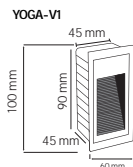

YOGA-V1	YOGA-V2	YOGA-H1
Power	3 W	3 W	3 W
Luminous Flux	58 lm	58 lm	58 lm