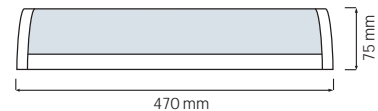

EBABİL-12

040 010 0012

CHROME

- 85-265V / 50-60Hz
- Average Life: 30.000 Hrs
- 1135 lm
- 4200K

LED PICTURE & MIRROR LAMP