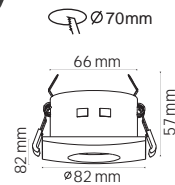

LAVİNYA

- Lamp holder not included
- Max. 10W LED

WHITE

BLACK

LAVİNYA-R

015-050-0001

LAVİNYA-S

015-051-0001

SARDUNYA

- Lamp holder not included
- Max. 10W LED

WHITE

SARDUNYA-R

015-017-0050

SARDUNYA-S

015-018-0050

KAMELYA

CHROME

MAT CHROME

BLACK

WHITE

GOLDEN

015 025 0050

- Lamp holder not included
- Max. 10W LED

LAVANTA

CHROME

MAT CHROME

BLACK

WHITE

GOLDEN

015 024 0050

- Lamp holder not included
- Max. 10W LED

ORKİDE

CHROME

MAT CHROME

GOLDEN

WHITE

015 007 0050

- 220-240V / 50-60Hz
- Max. 10W LED