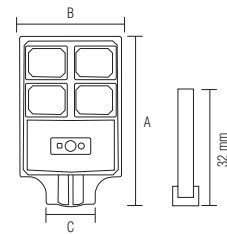

COMPACT PRO-20	COMPACT PRO-30	COMPACT PRO-40
	074-010-1020	074-010-1030	074-010-1040
Power	20 W	30 W	40 W
Luminous Flux	150 lm	190 lm	400 lm
Battery	3.2V,3Ah Lithium Iron Phosphate	3.2V,3Ah Lithium Iron Phosphate	3.2V,3.6Ah Lithium Iron Phosphate
Solar Panel	Polycrystalline Silicon 5V/2W	Polycrystalline Silicon 5V/3W	Polycrystalline Silicon 5V/5W
Street Lamp Sizes (mm)	A:273 B:165 C:55	A:333 B:165 C:55	A:393 B:165 C:55