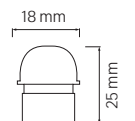

SMART

088 001 0005

WHITE

- Operation Voltage: 220-240V / 50-60Hz AC
- Rated Load: Max.1200W
- Detection Distance: 6m Max (<24°C)
- Time-delay: 10s to 7 min (adjustable)
- Ambient Light: 10Lux / 2000Lux (choice)