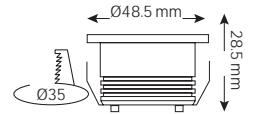

WHITE

MAT CHROME

- 85-265V / 50-60Hz
- Average Life: 30.000 Hrs
- 210 lm
- 4200K