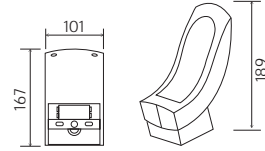

Power	: 7 W	2x7 W
Luminous Flux	: 630 lm	1260 lm
Lighting Direction	: Up	Up&Down

SUPERB

- 85-265V / 50-60Hz
- 4200K
- 555 lm
- Average Life: 30.000 Hrs

076 040 0015

BLACK

LED GARDEN LAMP

ANDIZ

BLACK