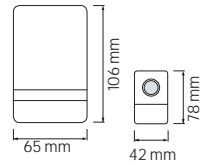

ALBA

086 001 0004

- 4.5V
- Work Voltage of the Emitter: 12V
- Work Frequency: 315 Mhz
- Remote Control: 120m (in open air)
- Sound Type: 38 Songs Optional