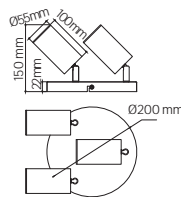

JOKER

- 220-240V / 50-60Hz
- Bulb not included
- Max. 10W LED

- BLACK
- WHITE

SURFACE LIGHT