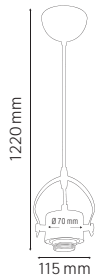

COPPER

- 250V~/4A
- Max. 60W
- For Glass Pendant