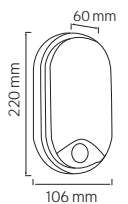

WHITE

BLACK

- 170-265V / 50-60Hz
- 1200 lm
- Average Life: 40.000 Hrs
- Voltage : 5 -12VDC (±2MA)
- Power Frequency : 50/60Hz
- Ambient Light : <10LUX ->2000LUX
- Time Delay : Min.10sec±3sec±MAX.10min±5min
- Detection Range : 1 20° ± 20°
- Detection Distance : 10 m ± 2m (<24°C)
- Working Temperature : -20 - +40C
- Working Humidity : <93%Rh
- Installation Height : 2.2 - 4m
- Detection Moving Speed : 0.6 - 1.5m/s