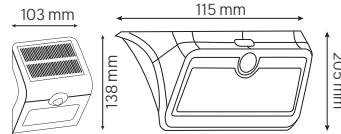

SIRIUS

- 4000K
- Solar Charging Time: 8-10 Hours
- Average Life: 50.000 Hrs

	SIRIUS-1	SIRIUS-2
	078-012-0001	078-012-0002
Power :	1 W	2 W
Luminous Flux :	140 lm (Strong) - 8 lm (Weak)	240 lm (Strong) - 12 lm (Weak)
Battery :	3.7V 1200 mAh Li-ion	3.7V 2200 mAh Li-ion
Back Light :	Yes (Blue)	No

WITH PIR SENSOR

LED SOLAR LAMP

- 6400K
- 1.5 lm
- Average Life: 100.000 Hrs

VENÜS

MARS

NEPTUN

PLUTON

HALLEY

CRYSTAL

	VENÜS	MARS	NEPTUN	PLUTON	HALLEY	CRYSTAL
	078-001-0001	078-002-0001	078-004-0001	078-005-0001	078-006-0001	078-009-0001
Battery :	Ni-MH AA 200 mAh 1.2V	Ni-MH AA 200 mAh 1.2V	Ni-MH AA 100 mAh 1.2V	Ni-MH AA 100 mAh 1.2V	Ni-MH AA 100 mAh 1.2V	Ni-MH AA 100 mAh 1.2V
ON/OFF :	Yes	Yes	No	No	No	No