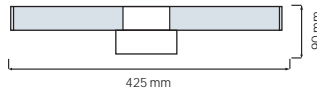

SUMRU-12

040 011 0012

CHROME

- 85-265V / 50-60Hz
- Average Life: 30.000 Hrs
- 1135 lm
- 4200K