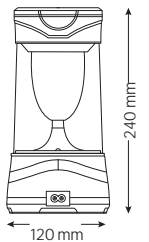

ROMARIO

084 022 0010

- 220-240V / 50-60Hz
- 360 lm
- 4V 1600mAh Rechargeable Sealed-Acid Battery
- Duration Time: 1 Hour for Strong Light 25 Hours for Weak Light
- Average Life: 30.000 Hrs

SOLAR

RECHARGEABLE