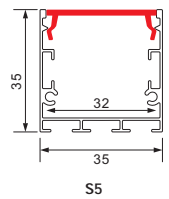

PROFILE

SURFACE TYPE

0.7mm

	PROFILE-S1	PROFILE-S1	PROFILE-BB1	PROFILE-S2	PROFILE-S2	PROFILE-BB2	PROFILE-S3	PROFILE-S3	PROFILE-BB3
	120-002-1001	120-002-0001	120-002-0011	120-002-1002	120-002-0002	120-002-0012	120-002-1003	120-002-0003	120-002-0013

Lenght	: 2 M	3 M	3 M	2 M	3 M	3 M	2 M	3 M	3 M
Body Color	: SILVER/BLACK	SILVER/BLACK	BLACK	SILVER/BLACK	SILVER/BLACK	BLACK	SILVER/BLACK	SILVER/BLACK	BLACK

PROFILE

SURFACE TYPE

0.7mm

S5

	PROFILE-S4	PROFILE-S4	PROFILE-BB4	PROFILE-S5	PROFILE-S5	PROFILE-BB5
	120-002-1004	120-002-0004	120-002-0014	120-002-1005	120-002-0005	120-002-0015

Lenght	: 2 M	3 M	3 M	2 M	3 M	3 M
Body Color	: SILVER/BLACK	SILVER/BLACK	BLACK	SILVER/BLACK	SILVER/BLACK	BLACK