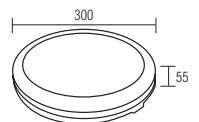

SCARLETT-30 3CCT

- 170-265V / 50-60Hz
- Average Life: 30.000 Hrs
- 2700 lm
- 3 CCT

016 070 1030

WHITE

BLACK

CCT ADJUSTABLE

CCT Selectable by DIP Switch

3000K

4200K

6400K

SCARLETT-30

- 170-265V / 50-60Hz
- Average Life: 30.000 Hrs
- 2700 lm
- 6400K

016 070 0030

WHITE

BLACK