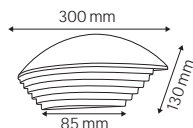

SPARTA-1

- 85-265V 50-60Hz
- 4200K
- 350 lm
- Average Life:30.000 Hrs

BLACK

076 085 0006