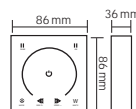

TOUCH	TOUCH-RGB
	100-003-0288	100-004-0288
Color	Single	16 million
Output Power	144-288W	144-288W
Output Current	4Ax3 Channel	4A/Each Color
35x28 LED Strips	30 Meters with 60 Leds/Meter	30 Meters with 60 Leds/Meter
50x50 LED Strips	10 Meters with 60 Leds/Meter	10 Meters with 60 Leds/Meter
Function	5	12