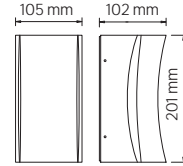

SAFARI

075 020 0001

BLACK

- 220-240V / 50-60Hz
- Max. 2x10W LED
- Bulb not included
- Aluminium Body

SERVI

076 009 0012

BLACK

WHITE

- 100-240V / 50-60Hz
- 4200K
- 750 lm
- Average Life: 30.000 Hrs

BLACK

- 220-240V / 50-60Hz
- 4100K
- Average Life: 30.000 Hrs
- Aluminium Body

SERVI

SALKIM

ZAKKUM

MEŞE

TAFLAN

ARDIÇ

	SERVI	SALKIM	ZAKKUM	MEŞE	TAFLAN	ARDIÇ
Power :	6 W	6 W	6 W	12 W	5.5 W	5.5 W
Luminous Flux :	120 lm	180 lm	330 lm	650 lm	200 lm	245 lm
LED Type :	COB	COB	SMD	SMD	SMD	POWER
IP :	44	44	54	54	44	54
Lighting Direction :	Up&Down	Up&Down	Down	Up&Down	All Directions	Down