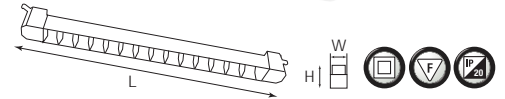

HOROZ ELECTRIC

LED Linear Track Light

PARMA

- 160-265V
- Average Life: 40.000 Hrs

WHITE&BLACK

BLACK

Rotatable Body

PARMA-20	PARMA-30
018-032-0020	018-032-0030

Power	: 20 W	30 W
Luminous Flux	: 1600 lm	2400 lm
Sizes (mm)	: L:351 W:34 H:57	L:486 W:34 H:57

HOROZ ELECTRIC

LED Linear Track Light

LED LINEER TRACK LIGHT

CENOVA

- 160-265V
- Average Life: 40.000 Hrs

WHITE

BLACK

Rotatable Body

CENOVA-20	CENOVA-30
018-033-0020	018-033-0030

Power	: 20 W	30 W
Luminous Flux	: 2050 lm	3160 lm
Sizes (mm)	: L:351 W:34 H:57	L:486 W:34 H:57