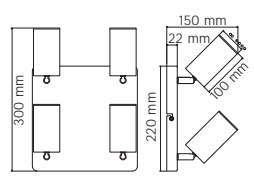

JOKER

- 220-240V / 50-60Hz
- Bulb not included
- Max. 10W LED

- BLACK
- WHITE

SURFACE LIGHT