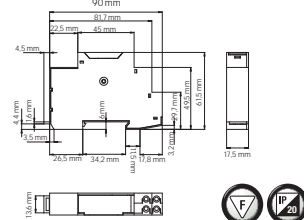

CONTROLLER

Wireless Lighting
Controller Switch

- Working voltage: AC 180-250V 50Hz
- Operation Range: 30m-60m in 360 degree (in open area)
- Tungsten filament lamp ≤ 1000W
- Energy saving lamp / LED ≤ 300W
- Working voltage: 12V (A23 alkaline battery)

CONTROLLER-1

105-001-0001

1 Channel

CONTROLLER-2

105-001-0002

2 Channels

CONTROLLER-3

105-001-0003

3 Channels

CONTROLLER-4

105-001-0004

4 Channels

WIRELESS LIGHTING CONTROLLER SWITCH / TIMER / DIMMER

TIMER

- Working voltage: AC 220-240V 50Hz
- Power: 3500W
- Current: 16A

	TIMER-1	TIMER-2	TIMER-3
	108-001-0001	108-002-0001	108-003-0001

Type	: Mechanical Daily	: Digital Weekly	: Mechanical Daily
On/Off Programs	: 24	: 20	: 48
Minimum Setting	: 30 Minutes	: 1 Minute	: 15 Minutes
Power Reserve	: No	: Yes	: Yes

HORIZON

112 006 0001

- 250V- DIMMER (10A)
- 400W (Incandescent) 300W (LED)