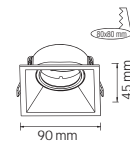

AZER

- Lamp holder not included
- Max. 10W LED

BLACK

WHITE

GOLD

AZER-1

015-039-0001

AZER-2

015-040-0001

AZER-3

015-041-0001

Downlight Fitting Modul Downlight Fitting

MEYAN

- Lamp holder not included
- Max. 10W LED

WHITE

BLACK

MEYAN-R

015-029-0001

MEYAN-S

015-030-0001

PETUNYA

- Lamp holder not included
- Max. 10W LED

BLACK

BLACK&WHITE

PETUNYA-1

015-028-0001

PETUNYA-2

015-028-0002

PETUNYA-3

015-028-0003

Cutting Size (mm)	: 90x81	166x90	252x90
Sizes (mm)	: A: 100 B: 100 C: 45	A: 100 B: 185 C: 45	A: 100 B: 270 C: 45