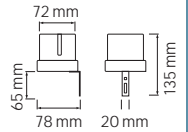

- Operation Voltage: 220-240V / 50-60Hz
- Ambient Light: <50Lux
- Load Power: 2700W (25A)

**HOROZ ELECTRIC**

Light Control Photosensor Sensor / Doorbell Wireless Lighting Controller Timer / Plug in Switch / Dimmer