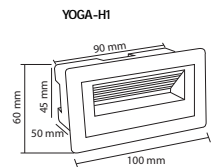

WHITE

BLACK

- 100-265V / 50-60Hz
- 58 lm
- 3000K
- Average Life: 30.000 Hrs

	YOGA-V1	YOGA-V2	YOGA-H1
Power	3 W	3 W	3 W
Luminous Flux	58 lm	58 lm	58 lm