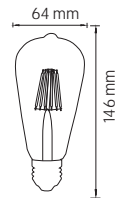

RUSTIC TUBE

- 220-240V / 50-60Hz
- Average Life: 20.000 Hrs
- 2200K