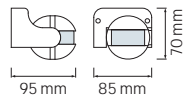

LINEA

WHITE

BLACK

088 001 0003

- Operation Voltage: 220-240V / 50-60Hz
- Detection Distance: 8 ± 2 m Max. (<24°C)
- Time-delay: 5 sec - 8±2 min.
- Ambient Light: <10Lux - 2000Lux
- Rated Load: Max. 1000W