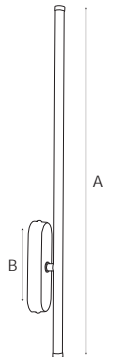

BLACK

- 85-240V / 50-60Hz
- 4200K
- Average Life: 30.000 Hrs