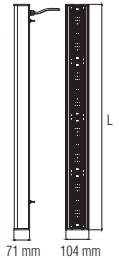

PYRAMID-50	PYRAMID-100	PYRAMID-150	PYRAMID-200
	063-010-0050	063-010-0100	063-010-0150	063-010-0200
Power	50 W	100 W	150 W	200 W
Luminous Flux	6500 lm	13000 lm	19500 lm	26000 lm
Length (mm)	266	519	772	1025