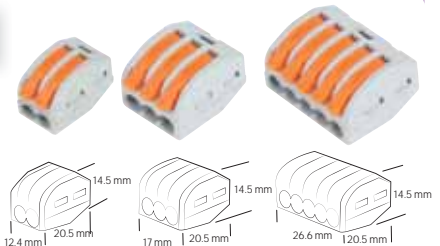

CONNECTOR

- 400V/4kV-
- Max. 32A
- Wire Range: 0.08 - 4 mm²
- Spring Clamping 28-10AWG

CONNECTOR-2	CONNECTOR-3	CONNECTOR-5
103-001-0002	103-001-0003	103-001-0005

Pole :	2 Poles	3 Poles	5 Poles