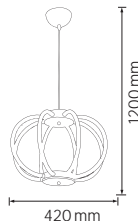

PHOENIX

019 020 0038

CHROME

RED COPPER

- 110-240V / 50-60Hz
- Average Life: 30.000 Hrs
- 2623 lm
- 4000K