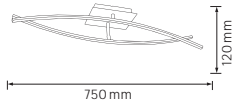

ORIENT

019 016 0016

CHROME

- 110-240V / 50-60Hz
- Average Life: 30.000 Hrs
- 1211 lm
- 4000K