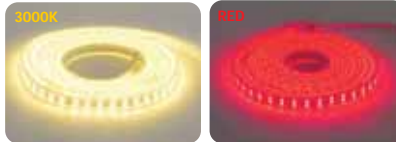

VOLGA	VOLGA/RGB	COLORADO	COLORADO/RGB	GANJ	GANJ/RGB
	081-004-0001	081-004-0002	081-006-0001	081-006-0002	081-009-0001	081-009-0002
Power :	3.5 W/m	5 W/m	3.9 W/m	7 W/m	6.3 W/m	8 W/m
Luminous Flux :	240 lm/m	-	290 lm/m	-	576 lm/m	-
LED :	60 pcs/m, 50x50, Three Chips, Single Row	60 pcs/m, 50x50, Three Chips, Single Row	156 pcs/m, 28x35, Single Chip, Double Row	108 pcs/m, 28x35, Single Chip, Double Row	180 pcs/m, 28x35, Single Chip, Triple Row	180 pcs/m, 28x35, Single Chip, Triple Row
Socket Sets :	5 sets/50 m Roll	3 sets/50 m Roll	5 sets/50 m Roll	3 sets/50 m Roll	5 sets/50 m Roll	3 sets/50 m Roll
Width :	12.7 mm	14.8 mm	12.5 mm	16.5 mm	16.2 mm	16.5 mm
Thickness :	6 mm	6.8 mm	6 mm	6.8 mm	6.2 mm	6.8 mm