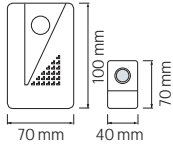

LORD

086 001 0001

- Power Source: Emitter - 12V DC (Battery Included)
- Receiving: 3V/DC (2xAA1.5V)
- Working frequency: 315MHz
- Distance: 150m (open position)
- Sound level: 60 db max
- Sound type: 38 songs optional