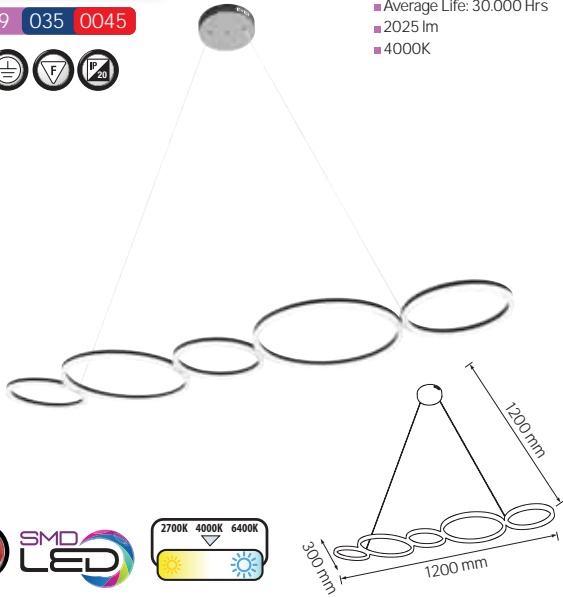

OLYMPIC

BLACK

019 035 0045

- 180-240V / 50-60Hz
- Average Life: 30.000 Hrs
- 2025 lm
- 4000K