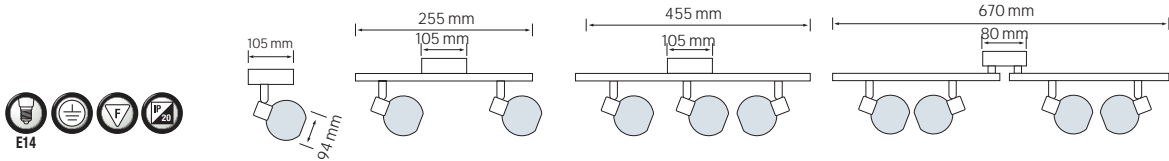

BODRUM

220-240V / 50-60Hz

MAT CHROME

	BODRUM-1	BODRUM-2	BODRUM-3	BODRUM-4
	035-004-0001	035-004-0002	035-004-0003	035-004-0004
Power	Max.40W	Max.2x40W	Max.3x40W	Max.4x40W

CEILING LAMP

MANAVGAT

220-240V / 50-60Hz