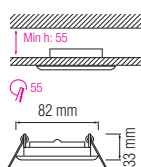

KAMELYA

CHROME

MAT CHROME

BLACK

WHITE

GOLDEN

015 025 0050

- Lamp holder not included
- Max. 10W LED