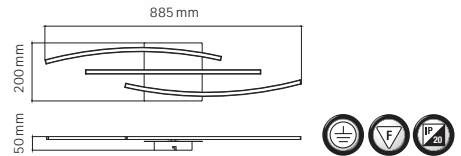

ORIENT

019 016 0016

CHROME

- 110-240V / 50-60Hz
- Average Life: 30.000 Hrs
- 1211 lm
- 4000K

ORION

019 017 0030

CHROME

- 110-240V / 50-60Hz
- Average Life: 30.000 Hrs
- 2059 lm
- 4000K

CYBER

019 061 0024

- 180-240V / 50-60Hz
- Average Life: 30.000 Hrs
- 1440 lm
- 4000K

CHROME

AVALON

019 018 0035

CHROME

- 110-240V / 50-60Hz
- Average Life: 30.000 Hrs
- 2100 lm
- 4000K

GLORY

019 019 0045

CHROME

- 110-240V / 50-60Hz
- Average Life: 50.000 Hrs
- 3964 lm
- 4000K