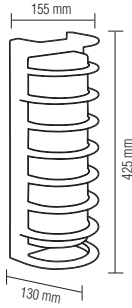

BLACK

- 85-265V 50-60Hz
- 4200K
- 2700 lm
- Average Life:30.000 Hrs