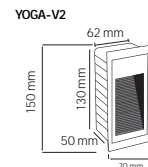

YOGA-V1	YOGA-V2	YOGA-H1
Power	3 W	3 W	3 W
Luminous Flux	58 lm	58 lm	58 lm