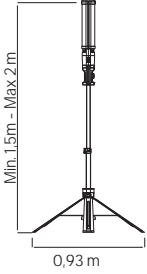

TOWER

107 002 0080

- 2x4000lm Worklight
- 220-240V / 50Hz
- 2x40W, Lumen : 2x4355 lm,
- Ra > 80 , IP54
- ON/OFF Switch
- 1 X VDE socket
- 3.0M H07RN - F3G1.5mm2+VDE plug
- Max. 2M Height
- Magnet on feet Cable storage
- Average Life: 25.000Hrs