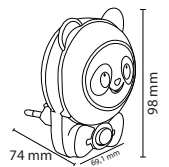

HOROZ ELECTRIC

LED Night Lamp

- 220-240V / 50-60Hz
- Average Life: 20.000 Hrs

MIX (WHITE/BLUE/GREEN/RED)

DORA

REX

BUGS

MAX

DUFFY

	DORA	REX	BUGS	MAX	DUFFY
	085-001-0001	085-001-0002	085-001-0003	085-001-0004	085-001-0005
Power :	0.4 W	0.4 W	0.3 W	0.4 W	0.3 W
Luminous Flux :	25 lm	25 lm	20 lm	25 lm	20 lm

HOROZ ELECTRIC

LED Night Lamp

BUNNY 2CCT

085 005 0001

PINK/BLUE/GREEN/RED

- 220-240V / 50-60Hz
- 30 lm
- 2 CCT
- Average Life: 20.000 Hrs

ANDY 2CCT

085 006 0001

PINK/BLUE/GREEN/RED

- 220-240V / 50-60Hz
- 30 lm
- 2 CCT
- Average Life: 20.000 Hrs

CCT ADJUSTABLE

CCT Selectable by DIP Switch

3000K

6000K

CCT ADJUSTABLE

CCT Selectable by DIP Switch

3000K

6000K