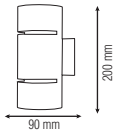

BLACK

- 85-265V / 50-60Hz
- 425 lm
- 4200K
- Average Life: 30.000 Hrs