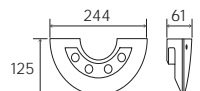

SAFARI

075 020 0001

BLACK

- 220-240V / 50-60Hz
- Max. 2x10W LED
- Bulb not included
- Aluminium Body

SERVI

076 009 0012

BLACK

WHITE

- 100-240V / 50-60Hz
- 4200K
- 750 lm
- Average Life: 30.000 Hrs

BLACK

- 220-240V / 50-60Hz
- 4100K
- Average Life: 30.000 Hrs
- Aluminium Body

SERVI

SALKIM

ZAKKUM

MEŞE

TAFLAN

ARDIÇ

	SERVI	SALKIM	ZAKKUM	MEŞE	TAFLAN	ARDIÇ
Power :	6 W	6 W	6 W	12 W	5.5 W	5.5 W
Luminous Flux :	120 lm	180 lm	330 lm	650 lm	200 lm	245 lm
LED Type :	COB	COB	SMD	SMD	SMD	POWER
IP :	44	44	54	54	44	54
Lighting Direction :	Up&Down	Up&Down	Down	Up&Down	All Directions	Down