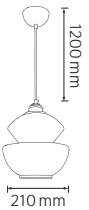

SPARK-1

021 016 0001

SPARK-2

021 016 0002

- 250V-/4A
- Max. 60W
- Glass

HARMONY-1

021 017 0001

HARMONY-2

021 017 0002

TITANIUM COPPER

- 250V-/4A
- Max. 60W
- Glass

METEOR

021 014 0001

021 014 0002

COPPER

CHROME

- 250V - / 4A
- Max. 60W
- Glass