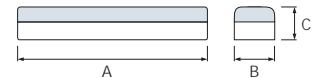

- LED LANTERN
- RECHARGEABLE
- EMERGENCY EXIT
- AUTOMATIC LIGHT-UP

EMERGENCY LED LANTERN

MALDINI

- 220-240V / 50-60Hz
- Average Life: 30.000 Hrs
- Stickers included

- LED LANTERN
- RECHARGEABLE
- EMERGENCY EXIT
- AUTOMATIC LIGHT-UP