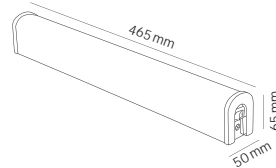

HOROZ ELECTRIC

LED Picture & Mirror Lamp

TOYGAR-12

040 013 0012

CHROME

- 100-250V / 50-60Hz
- Average Life: 30.000 Hrs
- 1100 lm
- 4200K

HOROZ ELECTRIC