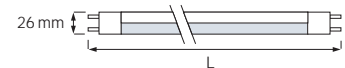

TUBE-8	TUBE-8	TUBE-8	TUBE-8
004-003-0010	004-003-0015	004-003-0018	004-003-0036

Power :	10 W	15 W	18 W	36 W
Luminous Flux :	360lm	740lm	975 lm	2400lm
Length (mm) :	L: 347	L: 450	L: 600	L: 1200