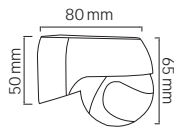

TUCSON

WHITE

088 001 0009

- Detection Source: 220-240V/AC
- Power Frequency: 50/60Hz
- Rated Load: Max. 800W
- Detection Distance: 12m Max (<24°C)
- Time Delay: Min. 10sec ± 3sec Max. 15min ± 2min
- Ambient Light: <3-2000LUX (adjustable)
- Installation Height: 1.8-2.5m
- Detection Motion Speed: 0.6-1.5m/s