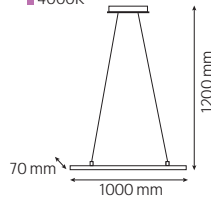

CALIBUR-24

019 031 0024

CHROME

- 110-240V / 50-60Hz
- Average Life: 30.000 Hrs
- 1800 lm
- 4000K