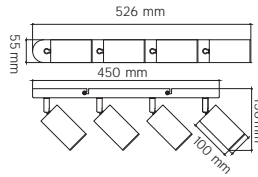

JOKER

- 220-240V / 50-60Hz
- Bulb not included
- Max. 10W LED

- BLACK
- WHITE

SURFACE LIGHT