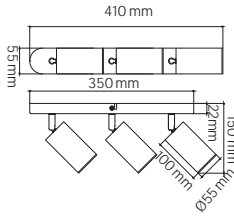

JOKER

- 220-240V / 50-60Hz
- Bulb not included
- Max. 10W LED

- BLACK
- WHITE

SURFACE LIGHT