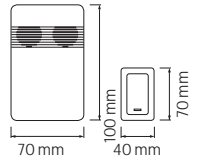

SOLID

086 001 0002

- Power Source: Emitter - 12V DC (Battery Included)
- Receiving: 4.5V/DC (3xAA1.5V)
- Working frequency: 315MHz
- Distance: 150m (open position)
- Sound level: 60 db max
- Sound type: 38 songs optional