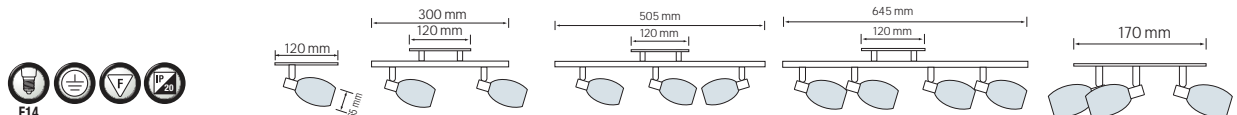

MANAVGAT-1	MANAVGAT-2	MANAVGAT-3	MANAVGAT-4	MANAVGAT-5
	035-003-0001	035-003-0002	035-003-0003	035-003-0004	035-003-0005
Power	Max.40W	Max.2x40W	Max.3x40W	Max.4x40W	Max.3x40W