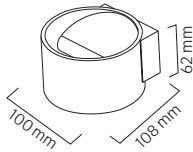

SİSAM

029 006 0008