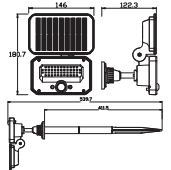

THREE MODES LIGHTING

WALL AND GROUND INSTALLATION APPARATUS AVAILABLE