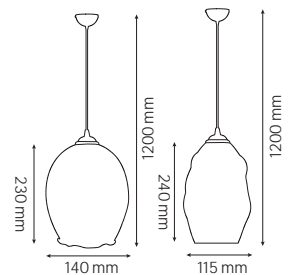

COPPER

CHROME

- 250V - / 4A
- Max. 60W
- Glass