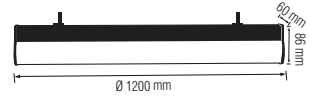

AVENUE 3 CCT

019 066 1040

- 170-265V / 50-60Hz
- Average Life: 70.000 Hrs
- 3 CCT
- 4200 lm
- Surface mounting also available

- BLACK
- WHITE

CCT ADJUSTABLE

CCT Selectable by DIP Switch

3000K 4000K 6500K

LED Linear Suspension Light LED Suspension Light LED Crystal Suspension Light

LED LINEAR SUSPENSION LIGHT

FORTUNE

- 170-265V / 50-60Hz
- Average Life: 70.000 Hrs
- 4000K
- Surface mounting also available

- BLACK
- WHITE

	FORTUNE3-40	FORTUNE5-40	FORTUNE10-80
	019-050-0040	019-051-0040	019-052-0080

Power	: 40 W	40 W	80 W
Luminous Flux	: 4200 lm	4200 lm	8000 lm
Width (mm)	: 30 mm	50 mm	100 mm