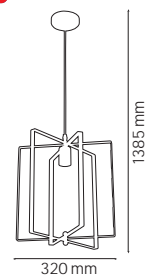

NOBEL

021 013 0001

BLACK

■ 250V-/4A
■ Max. 60W