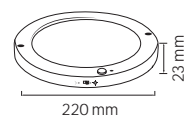

Recessed

Surface Mounting