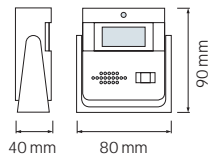

HELIX

086 001 0003

- Operation Voltage: 4.5V DC (3xAA1.5V) or 12V DC Adaptor
- Sensing Distance: 6 m
- Range: 110'
- Sound level: 60 db max
- Sound type: Ding Dong,
- Hello, Welcome + Alarm
- USB Cable Included