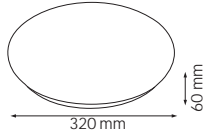

HOROZ ELECTRIC

LED Decorative Ceiling Lamp

SHARK-24

- 160-265V / 50-60Hz
- Average Life: 30.000 Hrs
- 1800 lm
- 6400K

WHITE

027 001 0024

HOROZ ELECTRIC

LED Decorative Ceiling Lamp