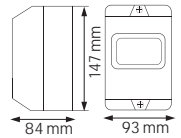

Motor Protector Box

■ For all Motor Protectors except 114-006-2540

114 008 0001

SAFE