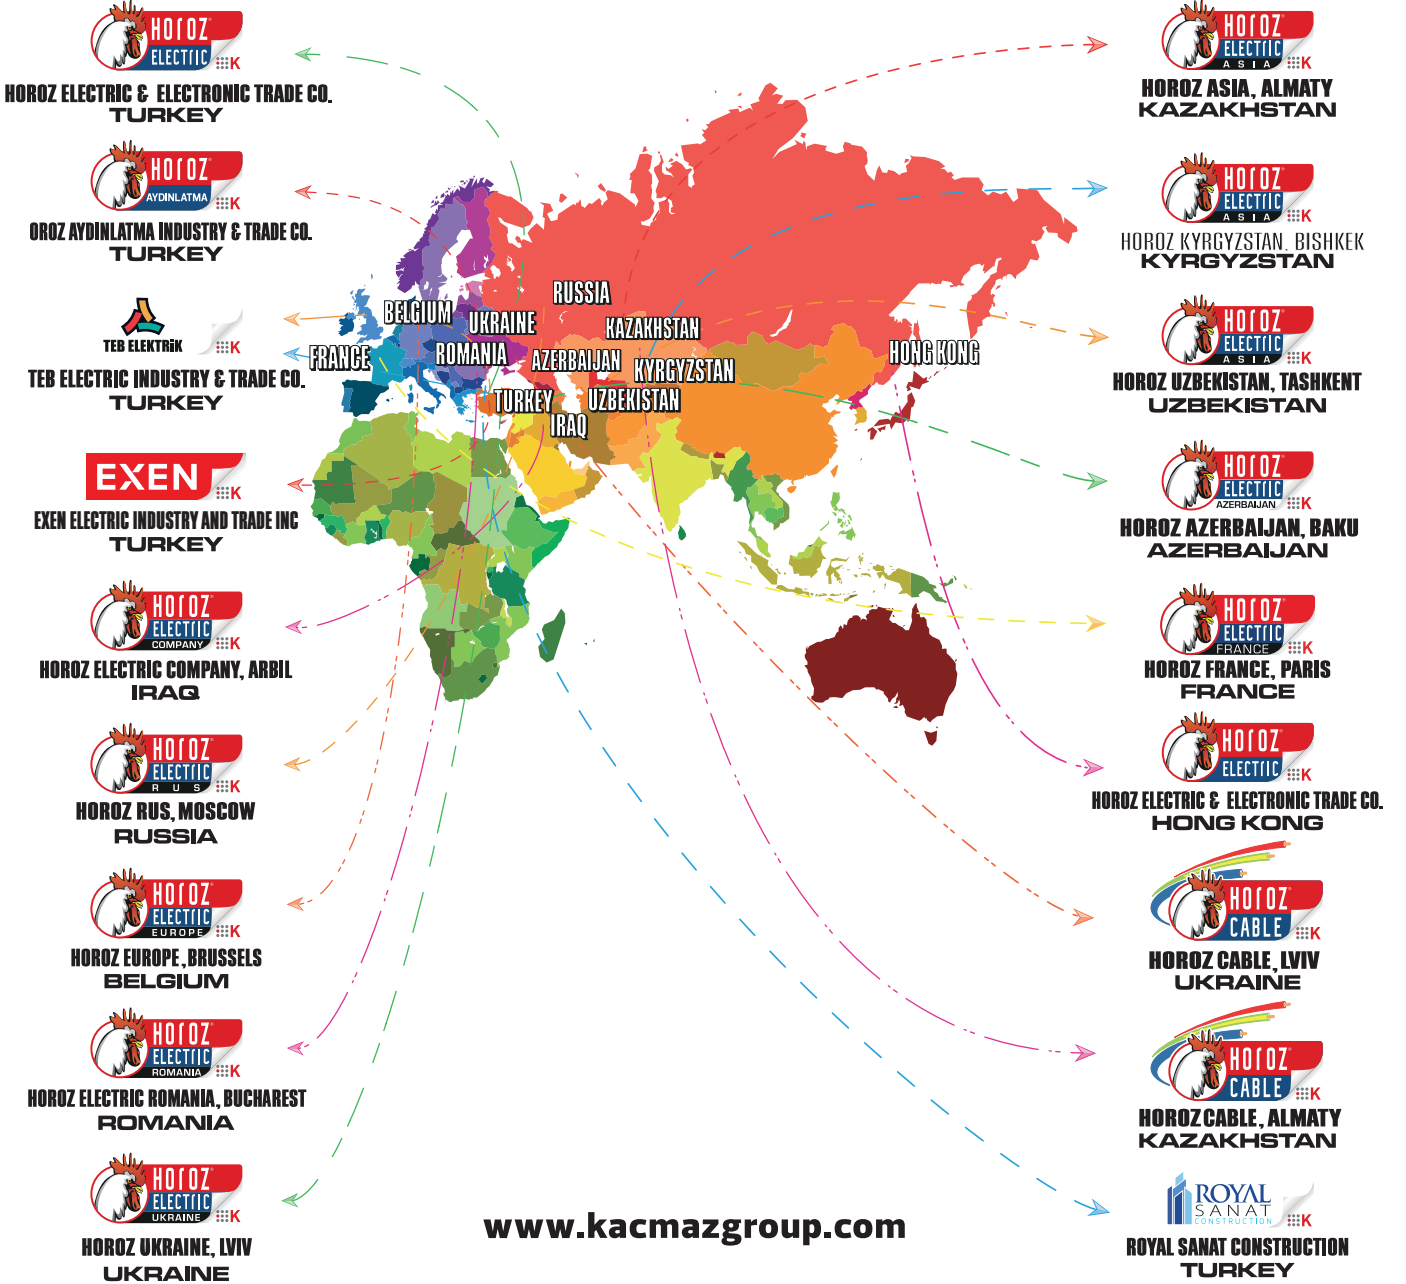

KaçmazGrup

twitter.com/HorozElectric

www.facebook.com/horozelectric

www.linkedin.com/company/horozk-elektrik-ve-elektronik-tic-koll-siti-