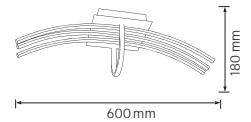

CHROME

- 110-240V / 50-60Hz
- Average Life: 30.000 Hrs
- 2059 lm
- 4000K