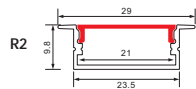

PROFILE

RECESSED TYPE

0.7mm

	PROFILE-R1	PROFILE-R1	PROFILE-BR1	PROFILE-R2	PROFILE-R2	PROFILE-BR2	PROFILE-R3	PROFILE-R3	PROFILE-BR3
	120-001-1001	120-001-0001	120-001-0011	120-001-1002	120-001-0002	120-001-0012	120-001-1003	120-001-0003	120-001-0013

Lenght	:	2 M	3 M	3 M	2 M	3 M	3 M	2 M	3 M	3 M
Body Color	:	SILVER/BLACK	SILVER/BLACK	BLACK	SILVER/BLACK	SILVER/BLACK	BLACK	SILVER/BLACK	SILVER/BLACK	BLACK