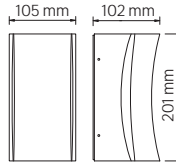

BLACK

- 220-240V / 50-60Hz
- Max. 2x10W LED
- Bulb not included
- Aluminium Body