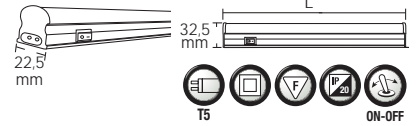

SIGMA-4	SIGMA-7	SIGMA-10	SIGMA-14
	052-001-0030	052-001-0060	052-001-0090	052-001-0120
Power	4 W	7 W	10 W	14 W
Luminous Flux	254 lm	552 lm	846 lm	1100 lm
Length (mm)	L: 282	L: 546	L: 856	L: 1156