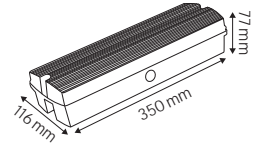

HENRY

084 034 0005

- 220-240V / 50-60Hz
- 6400K
- 200 lm
- 3.6V 1000mAh Rechargeable Ni-Cd Battery
- Average Life: 30.000 Hrs
- Duration Time: 3 Hours
- Selectable 2 Modes Available: Maintained & Non-Maintained
- Stickers included

- LED LANTERN
- RECHARGEABLE
- EMERGENCY EXIT
- AUTOMATIC LIGHT-UP