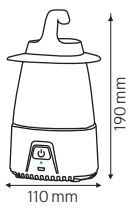

CRESPO

084 036 0025

- 5V DC Micro USB
- 550/195/40 lm
- 3.7V 1.8Ah Rechargeable Lithium Battery
- Duration Time: 1.5-5-20 Hours
- Charging Time: 4-6 Hrs
- Average Life: 30.000 Hrs

LED LANTERN

RECHARGEABLE