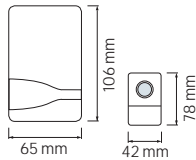

SOLO

086 001 0006

- 4.5V
- Work Voltage of the Emitter: 12V
- Work Frequency: 315 Mhz
- Remote Control: 120m (in open air)
- Sound Type: 38 Songs Optional