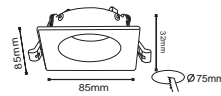

KARANFİL

- Lamp holder not included
- Max. 10W LED

WHITE

BLACK

KARANFİL-R

015-022-0050

KARANFİL-S

015-023-0050

RINGO

121 001 0001

RINGA

121 002 0001

BLACK

WHITE

GOLDEN

CHROME

- Frame Ring for KARANFİL-R

DOWNLIGHT FITTING

KAKTÜS

- Lamp holder not included
- Max. 10W LED

WHITE

BLACK

KAKTÜS-R

015-034-0001

KAKTÜS-S

015-035-0001