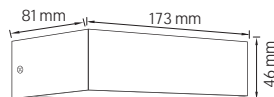

ANDIZ

BLACK

WHITE

076 037 0009

- 100-240V
- 50-60Hz
- 4200K
- 450 lm
- Average Life: 30.000 Hrs