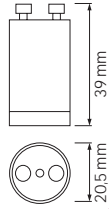

HOROZ ELECTRIC

**Starter / Transformer/Adhesive Tape /
Nail Cable Clip / Cable Tie / Coaxial Cable / Network Cable**

Starter

	S2	S10
220-240V SINGLE :	4-22W	4-65W
220-240V SERIES :	4-22W	-
110-130V SINGLE :	4-22W	-

TRANSFORMER-60

■ 220-240V / 50-60Hz
■ 12V AC

HOROZ ELECTRIC

**Starter / Transformer
Adhesive Tape
Nail Cable Clip / Cable Tie
Coaxial Cable / Network Cable**

ADHESIVE TAPE

- WHITE
- YELLOW
- RED
- BLUE
- GREEN
- BLACK
- GREEN - YELLOW

■ 10 YARDS

■ 20 YARDS

NAIL CABLE CLIP

CIRCLE	NAIL
4 mm	1.7 x 15
5 mm	1.7 x 15
6 mm	1.7 x 17
7 mm	1.8 x 19
8 mm	1.9 x 21
9 mm	2.0 x 22
10 mm	2.05 x 25
12 mm	2.05 x 27
14 mm	2.4 x 32
16 mm	2.5 x 35
18 mm	2.5 x 37
22 mm	2.8 x 48

CABLE TIE

- 2,5*100
- 2,5*150
- 2,5*200
- 3,6*150
- 3,6*200
- 3,6*250
- 3,6*280
- 3,6*300
- 3,6*370
- 4,8*200
- 4,8*250
- 4,8*300
- 4,8*350
- 4,8*370
- 4,8*400
- 7,2*300
- 7,2*350
- 7,2*400
- 7,2*450
- 9*550
- 9*650
- 9*750
- 9*1020

RG6

COAXIAL CABLE
100m ROLL

6,8 PVC | 64x0,12 AL. BRAIDING | AL. FOIL BONDED | 4,8 FPE | 1,02 CCS

UTP

■ NETWORK CABLE
305m ROLL

UTP Cat5e

UTP Cat6

STARTER / TRANSFORMER/ADHESIVE TAPE / NAIL CABLE CLIP / CABLE TIE / COAXIAL CABLE / NETWORK CABLE