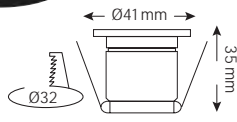

WHITE

MAT CHROME

- 85-265V / 50-60Hz
- Average Life: 30.000 Hrs
- 70 lm
- 4200K