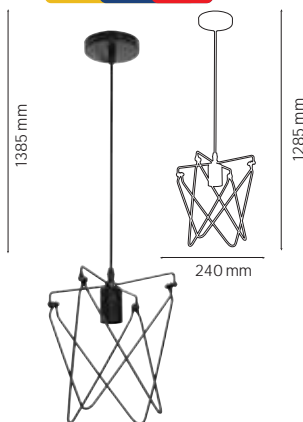

NOBEL

021 013 0001

BLACK

■ 250V-/4A
■ Max. 60W