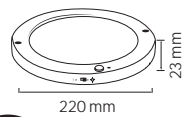

Recessed

Surface Mounting