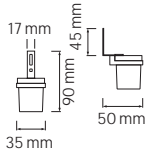

HOROZ ELECTRIC

Light Control Photosensor / Sensor

Light Control Photosensor

FLASH

WHITE

089 001 0001

- Operation Voltage: 220-240V / 50-60Hz
- Ambient Light: <5-15 Lux
- Load Power: 1000W (6A)