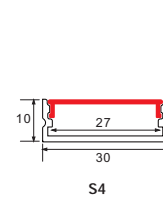

PROFILE

SURFACE TYPE

0.7mm

	PROFILE-S1	PROFILE-S1	PROFILE-BB1	PROFILE-S2	PROFILE-S2	PROFILE-BB2	PROFILE-S3	PROFILE-S3	PROFILE-BB3
	120-002-1001	120-002-0001	120-002-0011	120-002-1002	120-002-0002	120-002-0012	120-002-1003	120-002-0003	120-002-0013

Lenght	: 2 M	3 M	3 M	2 M	3 M	3 M	2 M	3 M	3 M
Body Color	: SILVER/BLACK	SILVER/BLACK	BLACK	SILVER/BLACK	SILVER/BLACK	BLACK	SILVER/BLACK	SILVER/BLACK	BLACK

PROFILE

SURFACE TYPE

0.7mm

S4

	PROFILE-S4	PROFILE-S4	PROFILE-BB4	PROFILE-S5	PROFILE-S5	PROFILE-BB5
	120-002-1004	120-002-0004	120-002-0014	120-002-1005	120-002-0005	120-002-0015

Lenght	: 2 M	3 M	3 M	2 M	3 M	3 M
Body Color	: SILVER/BLACK	SILVER/BLACK	BLACK	SILVER/BLACK	SILVER/BLACK	BLACK