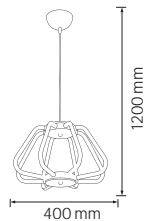

ELECTRA

019 021 0038

CHROME

RED COPPER

- 110-240V / 50-60Hz
- Average Life: 30.000 Hrs
- 2548 lm
- 4000K

LED SUSPENSION LIGHT / LED CRYSTAL SUSPENSION LIGHT