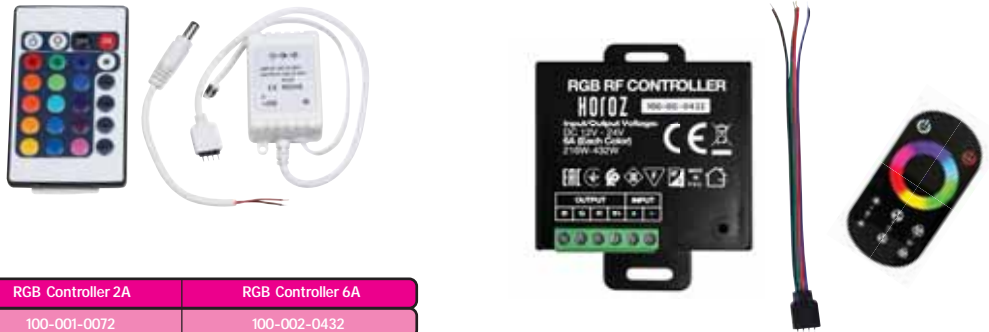

RGB CONTROLLER

	RGB Controller 2A	RGB Controller 6A
	100-001-0072	100-002-0432
Output Power :	72 W	216 W-432 W
Output Current :	2A/Each Color	6A/Each Color
Input Voltage :	DC 12V-DC 24V	DC 12V-DC 24V
Output Voltage :	DC 12V-DC 24V	DC 12V-DC 24V
35x28 RGB LED Strip :	15 Meters with 60 Leds/Meter	45 Meters with 60 Leds/Meter
50x50 RGB LED Strip :	5 Meters with 60 Leds/Meter	15 Meters with 60 Leds/Meter
Type :	IR	RF