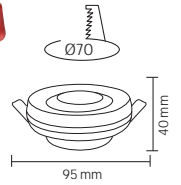

AZER

- Lamp holder not included
- Max. 10W LED

BLACK

WHITE

GOLD

AZER-1

015-039-0001

AZER-2

015-040-0001

AZER-3

015-041-0001

Downlight Fitting Modul Downlight Fitting

MEYAN

- Lamp holder not included
- Max. 10W LED

WHITE

BLACK

MEYAN-R

015-029-0001

MEYAN-S

015-030-0001

PETUNYA

- Lamp holder not included
- Max. 10W LED

BLACK

BLACK&WHITE

PETUNYA-1

015-028-0001

PETUNYA-2

015-028-0002

PETUNYA-3

015-028-0003

Cutting Size (mm)	: 90x81	166x90	252x90
Sizes (mm)	: A: 100 B: 100 C: 45	A: 100 B: 185 C: 45	A: 100 B: 270 C: 45