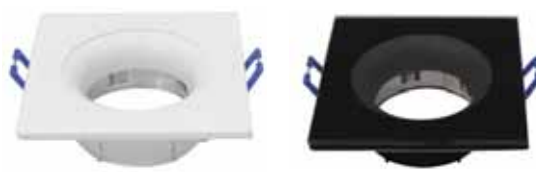

KAKTÜS

- Lamp holder not included
- Max. 10W LED

WHITE

BLACK

KAKTÜS-R

015-034-0001

KAKTÜS-S

015-035-0001