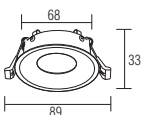

KAKTÜS

- Lamp holder not included
- Max. 10W LED

WHITE

BLACK

KAKTÜS-R

015-034-0001