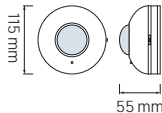

FOCUS

088 001 0001