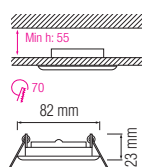

LAVANTA

CHROME

MAT CHROME

BLACK

WHITE

GOLDEN

015 024 0050

- Lamp holder not included
- Max. 10W LED