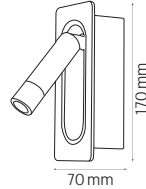

WHITE

BLACK

- 85-265V / 50-60Hz
- 100 lm
- 4200K
- Average Life: 30.000 Hrs

150x45x50mm