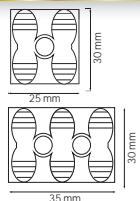

WIRE SPRING

WIRE SPRING-2/1.5	WIRE SPRING-2/2.5	WIRE SPRING-2/6	WIRE SPRING-3/1.5	WIRE SPRING-3/2.5	WIRE SPRING-3/6
106-002-0015	106-002-0025	106-002-0060	106-003-0015	106-003-0025	106-003-0060

Pole :	2 Poles	2 Poles	2 Poles	3 Poles	3 Poles	3 Poles
Wire Range :	0.2-1.5 mm²	0.5-2.5 mm²	1.5-6.0 mm²	0.2-1.5 mm²	0.5-2.5 mm²	1.5-6.0 mm²
Current / Voltage :	5A/380V	10A/380V	25A/380V	5A/380V	10A/380V	25A/380V