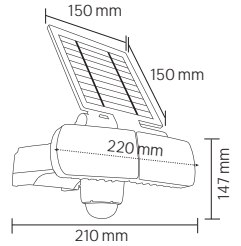

HOROZ ELECTRIC

LED Solar Security Light / LED Solar Projector

ARMOR-8

072 001 0008

- 3,7V DC
- 600 lm
- 6400K
- 2x1,5Ah Li-ion Battery
- Continuous Working Time: 1,5 Hrs
- Charging Time: 6-8 Hrs
- 5V 2,5W 500mA Polysilicon Solar Panel
- Average Life: 50.000 Hrs
- 180° (right-left) & 90° (up-down) rotatable Double Light Source
- 360° rotatable & 5 steps (30°-38°-45°-53°-60°) adjustable Solar Panel

BLACK

LED SOLAR SECURITY LIGHT / LED SOLAR PROJECTOR

LED Solar Security Light
LED Solar Projector
LED Rechargeable Light
LED Projector
LED RGB Projector
LED Frameless Projector
Portable LED Projector
LED Projector Stand
Projector Stand
Module LED & Apparatus

HOROZ ELECTRIC

TIGER

- 3.2V DC
- Average Life: 50.000 Hrs
- 6400K
- Duration Time 12-15 Hours
- Charge&Discharge: >1500 times
- Charging Time: 4-6 Hours (Cloudy 1 day, Rainy 2 days)
- Remote Control: 12m
- With 5m Cable & U Bracket

BLACK

	TIGER-25	TIGER-40	TIGER-60	TIGER-100
	068-012-0025	068-012-0040	068-012-0060	068-012-0100
Power	25 W	40 W	60 W	100 W
Luminous Flux	320 lm	400 lm	625 lm	890 lm
Battery	2x(3.2 / 2.5Ah) Lithium Iron Phosphate	2x(3.2V / 3Ah) Lithium Iron Phosphate	2x(3.2V / 5Ah) Lithium Iron Phosphate	2x(3.2V / 10Ah) Lithium Iron Phosphate
Solar Panel	Polysilicon, 6V/3W	Polysilicon, 6V/6W	Polysilicon, 6V/8W	Polysilicon, 6V/12W
Projector Sizes (mm)	A: 205 B: 158 C: 50	A: 250 B: 200 C: 70	A: 270 B: 223 C: 75	A: 320 B: 260 C: 90
Solar Panel Sizes (mm)	D: 220 E: 135	D: 260 E: 174	D: 350 E: 235	D: 350 E: 290