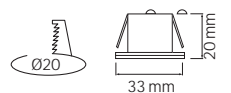

CHROME

MAT CHROME

- 185-264V / 50-60Hz
- Average Life: 30.000 Hrs
- 80 lm
- 4200K