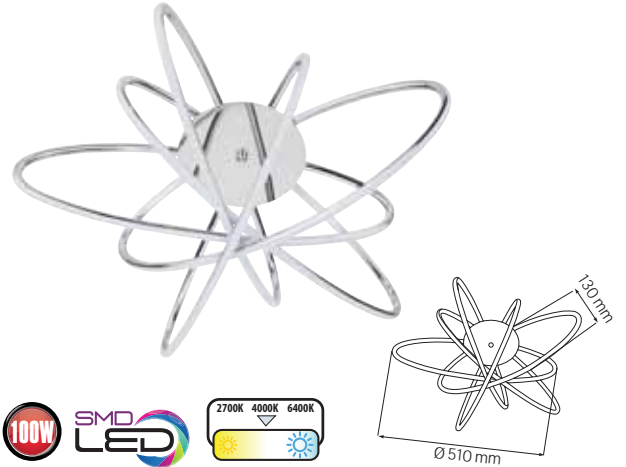

- 180-240V / 50-60Hz
- Average Life: 30.000 Hrs
- 4500 lm
- 4000K

LED SUSPENSION LIGHT

CRATER

CHROME

019 037 0020

- 180-240V / 50-60Hz
- Average Life: 30.000 Hrs
- 900 lm
- 4000K

AMOR

CHROME