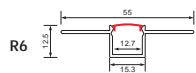

PROFILE

RECESSED TYPE

0.7mm

	PROFILE-R5	PROFILE-R5	PROFILE-BR5	PROFILE-R6	PROFILE-R6	PROFILE-BR6	PROFILE-R7	PROFILE-R7	PROFILE-BR7
	120-001-1005	120-001-0005	120-001-0015	120-001-1006	120-001-0006	120-001-0016	120-001-1007	120-001-0007	120-001-0017

Lenght	:	2 M	3 M	3 M	2 M	3 M	3 M	2 M	3 M	3 M
Body Color	:	SILVER/BLACK	SILVER/BLACK	BLACK	SILVER/BLACK	SILVER/BLACK	BLACK	SILVER/BLACK	SILVER/BLACK	BLACK