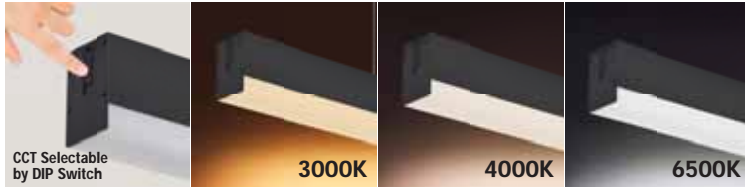

CCT ADJUSTABLE