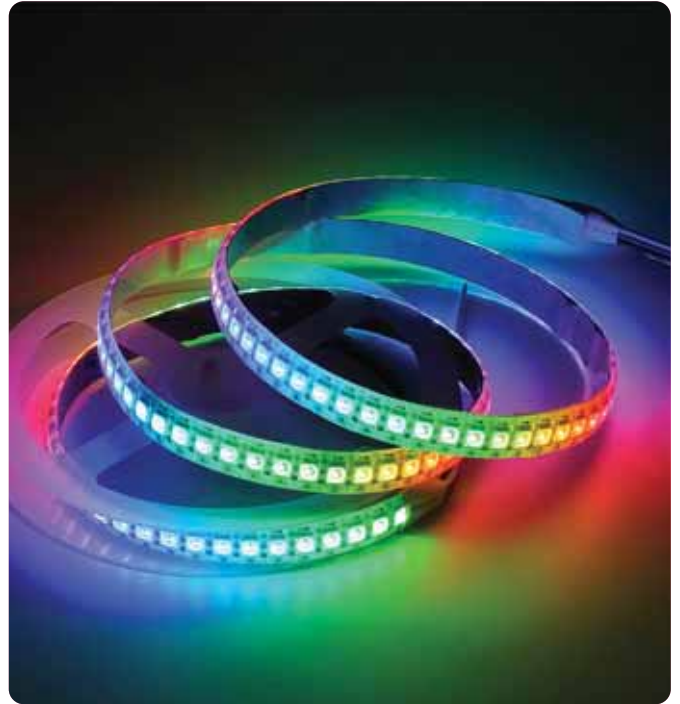

DIGITAL

- 220V/12V - 24V (With Adapter)
- RGB
- Average Life: 25.000 Hrs

synchronous with environment voices/human voices

12V DC

24V DC

DIGITAL-5	DIGITAL-10
081-030-0001	081-030-0002

Power :	10W/m	10W/m
Luminous Flux :	200 lm/m	200 lm/m
LED :	60 pcs/m, 50x50, Three Chips, Single Row	60 pcs/m, 50x50, Three Chips, Single Row
Sets Included :	1 Adapter, 1 Remote Controller 1 RGB Controller	1 Adapter, 1 Remote Controller 1 RGB Controller
Length :	5 m	10 m
Cut Distance :	50 mm	100 mm
Size :	6x16 mm	6x16 mm

VICTORY

- 220V/12V - 24V (With Adapter)
- RGB
- Average Life: 25.000 Hrs

12V DC

24V DC

VICTORY-5	VICTORY-10
081-028-0001	081-028-0002

Power :	10W/m	10W/m
Luminous Flux :	800 lm/m	800 lm/m
LED :	60 pcs/m, 50x50, Three Chips, Single Row	60 pcs/m, 50x50, Three Chips, Single Row
Sets Included :	1 Adapter, 1 Remote Controller 1 RGB Controller	1 Adapter, 1 Remote Controller 1 RGB Controller
Length :	5 m	10 m
Cut Distance :	50 mm	100 mm
Size :	2x10 mm	2x10 mm