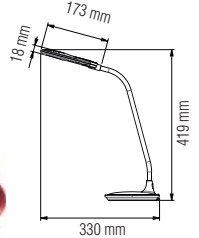

İREM

049 011 0005

RED

WHITE

BLACK

- 100-240V / 50-60Hz
- 300 lm
- 4600K
- Average Life: 30.000 Hrs