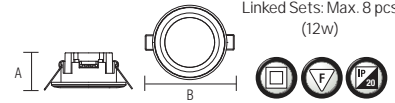

PARKER-5	PARKER-12
	016-071-0005	016-071-0012

Power	: 5 W	12 W
Luminous Flux	: 350 lm	1000 lm
Cutting Diameter (mm)	: Ø68	Ø130
Sizes (mm)	: A: 40 B: 82	A: 38 B: 148