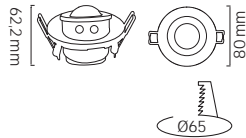

ROVER

088 001 0011