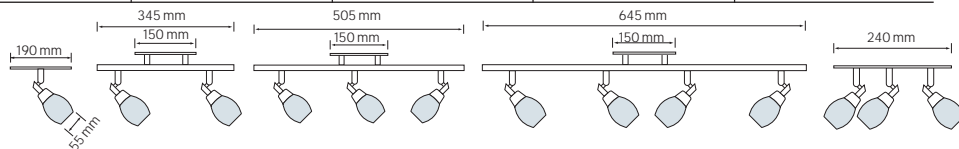

KEMER-1	KEMER-2	KEMER-3	KEMER-4	KEMER-5
035-005-0001	035-005-0002	035-005-0003	035-005-0004	035-005-0005

Power	: Max.40W	Max.2x40W	Max.3x40W	Max.4x40W	Max.3x40W