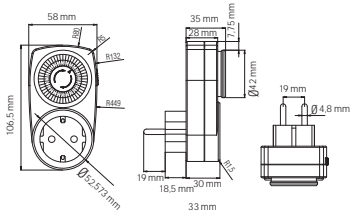

CONTROLLER

Wireless Lighting
Controller Switch

- Working voltage: AC 180-250V 50Hz
- Operation Range: 30m-60m in 360 degree (in open area)
- Tungsten filament lamp ≤ 1000W
- Energy saving lamp / LED ≤ 300W
- Working voltage: 12V (A23 alkaline battery)

CONTROLLER-1

105-001-0001

1 Channel

CONTROLLER-2

105-001-0002

2 Channels

CONTROLLER-3

105-001-0003

3 Channels

CONTROLLER-4

105-001-0004

4 Channels

WIRELESS LIGHTING CONTROLLER SWITCH / TIMER / DIMMER

TIMER

- Working voltage: AC 220-240V 50Hz
- Power: 3500W
- Current: 16A

	TIMER-1	TIMER-2	TIMER-3
	108-001-0001	108-002-0001	108-003-0001

Type	: Mechanical Daily	: Digital Weekly	: Mechanical Daily
On/Off Programs	: 24	: 20	: 48
Minimum Setting	: 30 Minutes	: 1 Minute	: 15 Minutes
Power Reserve	: No	: Yes	: Yes

HORIZON

112 006 0001

- 250V- DIMMER (10A)
- 400W (Incandescent) 300W (LED)