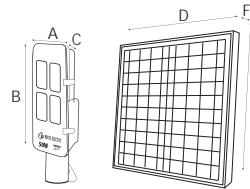

LAGUNA

BLACK

- 3.2V DC
- Average Life: 50.000 Hrs
- 6400K
- Duration Time 12-15 Hours
- Charge&Discharge: >1500 times
- Charging Time: 4-6 Hours (Cloudy 1 day, Rainy 2 days)
- Remote Control: 12m
- With 1.2m Cable, Lamp Arm & U Bracket

	LAGUNA-50	LAGUNA-100	LAGUNA-200
	074-006-0050	074-006-0100	074-006-0200

Power	: 50 W	100 W	200 W
Luminous Flux	: 950 lm	1300 lm	2050 lm
Battery	: 2 x 3.2V 5Ah Lithium Iron Phosphate	3 x 3.2V 5Ah Lithium Iron Phosphate	5 x 3.2V 5Ah Lithium Iron Phosphate
Solar Panel	: Polysilicon, 6V/12W	Polysilicon, 6V/16W	Polysilicon, 6V/33W
Installation Height	: 3 Meters	3-4 Meters	4-5 Meters
Street Lamp Sizes (mm)	: A: 160 B: 378 C: 63	A: 185 B: 444 C: 63	A: 230 B: 575 C: 75
Solar Panel Sizes (mm)	: D: 340 E: 290 F: 17	D: 350 E: 350 F: 17	D: 645 E: 360 F: 17

LED SOLAR STREET LIGHT