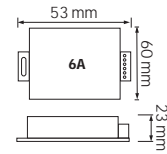

RGB CONTROLLER

	RGB Controller 2A	RGB Controller 6A
	100-001-0072	100-002-0432
Output Power :	72 W	216 W-432 W
Output Current :	2A/Each Color	6A/Each Color
Input Voltage :	DC 12V-DC 24V	DC 12V-DC 24V
Output Voltage :	DC 12V-DC 24V	DC 12V-DC 24V
35x28 RGB LED Strip :	15 Meters with 60 Leds/Meter	45 Meters with 60 Leds/Meter
50x50 RGB LED Strip :	5 Meters with 60 Leds/Meter	15 Meters with 60 Leds/Meter
Type :	IR	RF

RGB CONTROLLER / RGB AMPLIFIER

AMPLIFIER

- Input Voltage: DC 12V - 24V
- Output Voltage: DC 12V - 24V

	AMPLIFIER-12A	AMPLIFIER-30A
	101-001-0144	101-001-0360
Output Power :	144 W	360 W
Output Current :	4A/Each Color	10A/Each Color
35x28 RGB LED Strip :	30 Meters with 60 Leds/Meter	75 Meters with 60 Leds/Meter
50x50 RGB LED Strip :	10 Meters with 60 Leds/Meter	25 Meters with 60 Leds/Meter