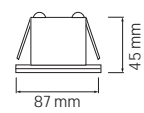

LOGAN 3 CCT

- 170-265V / 50-60Hz
- Average Life: 30.000 Hrs
- 450 lm
- 3 CCT

016 085 0005

CCT ADJUSTABLE

- BLACK
- WHITE

MELODY

- 170-260V / 50-60Hz
- Average Life: 30.000 Hrs
- 450 lm
- 4000K
- Linked Sets: 18 pcs

016 069 0005

- MAT CHROME
- WHITE
- BLACK

double spring clamp connector