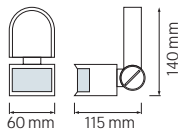

CORONA

WHITE

BLACK

088 001 0002

- Operation Voltage: 220-240V / 50-60Hz
- Detection Distance: 12±1m Max. (<24°C)
- Time-delay: 5 sec - 7±2min.
- Ambient Light: <10Lux - 2000Lux
- Rated Load: Max. 1000W