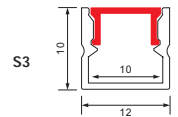

S3 BLACK COVER (BS3)

	PROFILE-S1	PROFILE-S1	PROFILE-BB1	PROFILE-S2	PROFILE-S2	PROFILE-BB2	PROFILE-S3	PROFILE-S3	PROFILE-BB3
	120-002-1001	120-002-0001	120-002-0011	120-002-1002	120-002-0002	120-002-0012	120-002-1003	120-002-0003	120-002-0013

Lenght	: 2 M	3 M	3 M	2 M	3 M	3 M	2 M	3 M	3 M
Body Color	: SILVER/BLACK	SILVER/BLACK	BLACK	SILVER/BLACK	SILVER/BLACK	BLACK	SILVER/BLACK	SILVER/BLACK	BLACK