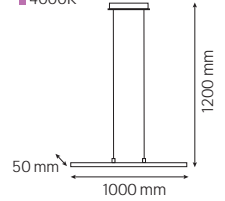

CAMEL-24

019 032 0024

CHROME

- 110-240V / 50-60Hz
- Average Life: 30.000 Hrs
- 1800 lm
- 4000K