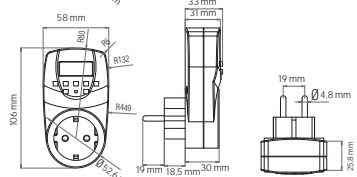

CONTROLLER

Wireless Lighting
Controller Switch

- Working voltage: AC 180-250V 50Hz
- Operation Range: 30m-60m in 360 degree (in open area)
- Tungsten filament lamp ≤ 1000W
- Energy saving lamp / LED ≤ 300W
- Working voltage: 12V (A23 alkaline battery)

CONTROLLER-1

105-001-0001

1 Channel

CONTROLLER-2

105-001-0002

2 Channels

CONTROLLER-3

105-001-0003

3 Channels

CONTROLLER-4

105-001-0004

4 Channels

WIRELESS LIGHTING CONTROLLER SWITCH / TIMER / DIMMER

TIMER

- Working voltage: AC 220-240V 50Hz
- Power: 3500W
- Current: 16A

	TIMER-1	TIMER-2	TIMER-3
	108-001-0001	108-002-0001	108-003-0001

Type	: Mechanical Daily	: Digital Weekly	: Mechanical Daily
On/Off Programs	: 24	: 20	: 48
Minimum Setting	: 30 Minutes	: 1 Minute	: 15 Minutes
Power Reserve	: No	: Yes	: Yes

HORIZON

112 006 0001

- 250V- DIMMER (10A)
- 400W (Incandescent) 300W (LED)