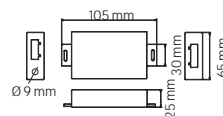

AMPLIFIER-12A	AMPLIFIER-30A
	101-001-0144	101-001-0360
Output Power :	144 W	360 W
Output Current :	4A/Each Color	10A/Each Color
35x28 RGB LED Strip :	30 Meters with 60 Leds/Meter	75 Meters with 60 Leds/Meter
50x50 RGB LED Strip :	10 Meters with 60 Leds/Meter	25 Meters with 60 Leds/Meter