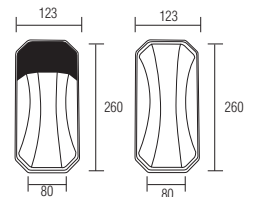

CRUZ

TANGO

BLADE

WHITE

BLACK

- 100-265V / 50-60Hz
- 4200K
- Average Life: 30.000 Hrs

	CRUZ	TANGO	BLADE
	076-063-0024	076-064-0024	076-065-0024
Power	24 W	24 W	24W
Luminous Flux	1800lm	1800 lm	1800 lm