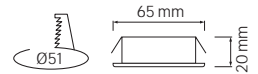

MAT CHROME

- 185-264V / 50-60Hz
- Average Life: 30.000 Hrs
- 100 lm
- 4200K