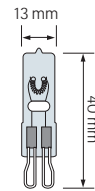

G9 CLEAR 220-240V/50-60Hz	G9 WHITE 220-240V/50-60Hz	G9 FROST 220-240V/50-60Hz
Power	25 W / 40W	40W	40W
Luminous Flux	270 lm / 500 lm	500 lm	500 lm

HORUZ ELECTRIC