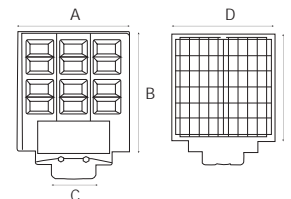

GRAND/XL-600	GRAND/XL-900	GRAND/XL-1200
	074-009-0600	074-009-0900	074-009-1200

Power	: 600 W	900 W	1200 W
Luminous Flux	: 2092 lm	2668 lm	3066 lm
Battery	: 3 x 3.2V/15Ah Lithium Iron Phosphate	3 x 3.2V/20Ah Lithium Iron Phosphate	3 x 3.2V/25Ah Lithium Iron Phosphate
Solar Panel	: Polycrystalline Silicon 6V/18W	Polycrystalline Silicon 6V/25W	Polycrystalline Silicon 6V/30W
Installation Height	: 4 Meters	5 Meters	6 Meters
Irradiation Area	: 80 m²	150 m²	200 m²
Street Lamp Sizes (mm)	: A: 345 B: 450 C: 70	A: 345 B: 600 C: 75	A: 345 B: 680 C: 75
Solar Panel Sizes (mm)	: D: 340 E: 360	D: 340 E: 510	D: 340 E: 590