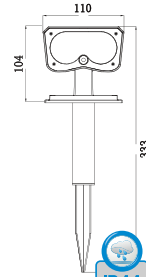

OZMO

078 015 0003

- Li-ION Battery 3.7V 1200mAh
- 4000K
- 200 lm
- Run Time: High 6 Hrs /Low 12 Hrs
- High Brightness : 200 lm
- LOW Brightness : 50 lm
- Solar Panel 5V 1W 200mAh
- Average Life: 25.000 Hrs

LED SOLAR LAMP WALL & GROUND LAMP