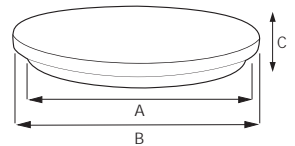

ELECTRON

- 180-265V / 50-60Hz
- Average Life: 30.000 Hrs
- 6400K

WHITE

	ELECTRON-15	ELECTRON-24	ELECTRON-36
	027-010-0015	027-010-0024	027-010-0036

Power	: 15 W	24 W	36 W
Luminous Flux	: 911 lm	1485 lm	2228 lm
Sizes (mm)	: A: 230 B: 260 C: 50	A: 300 B: 330 C: 52	A: 350 B: 385 C: 55