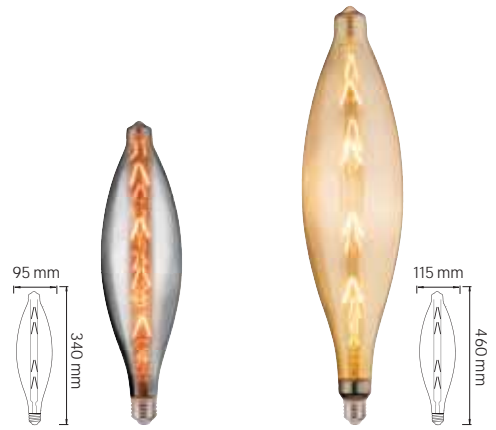

ELLIPTIC

ELLIPTIC-XL

001 054 0008

8W

LED FILAMENT BULB