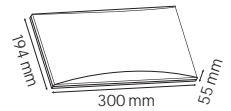

- 100-240V / 50-60Hz
- 750 lm
- 4000K
- Works automatically at dark by photosensor detection.
- Number and letter stickers included (3x1...9, 2x0, 1xA,B,C,D)
- Average Life: 30.000 Hrs