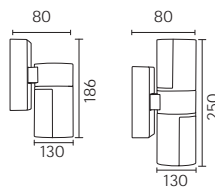

IMPERIAL-1	IMPERIAL-2
076-054-0007	076-054-0014

Power	: 7 W	2x7 W
Luminous Flux	: 630 lm	1260 lm
Lighting Direction	: Up	Up&Down