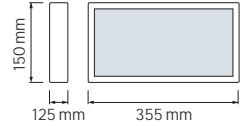

ROBSON

- 220-240V / 50-60Hz
- 100 lm
- 1.2V 350mAh Rechargeable Ni-Cd Battery
- Average Life: 20.000 Hrs
- Duration Time: 120 minutes

084 020 0002

EXIT & SAFETY

RECHARGEABLE

EMERGENCY

AUTOMATIC LIGHT-UP