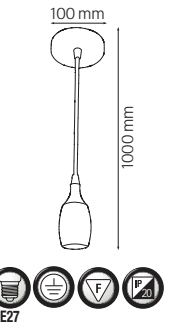

- RED COPPER
- GOLDEN
- PEARL BLACK
- OLD BRONZE
- CHROME

■ 250V-/4A
■ Max. 60W