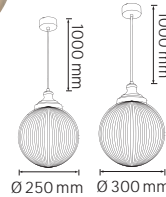

AMBER

TITANIUM

- 250V~/4A
- Max. 60W
- Glass