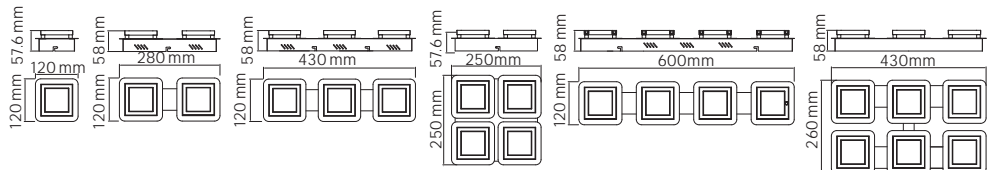

HOROZ ELECTRIC

LED Ceiling Lamp

HOROZ ELECTRIC

LED Ceiling Lamp
Ceiling Lamp

CEILING LAMP

LIKYA

- 220-240V / 50-60Hz
- 4000K
- Average Life: 30.000 Hrs

CHROME

	LIKYA-1	LIKYA-2	LIKYA-3	LIKYA-4	LIKYA-5	LIKYA-6
	036-007-0001	036-007-0002	036-007-0003	036-007-0004	036-007-0005	036-007-0006
Power	: 5W	: 2x5W	: 3x5W	: 4x5W	: 4x5W	: 6x5W
Luminous Flux	: 300 lm	: 2x300 lm	: 3x300 lm	: 4x300 lm	: 4x300 lm	: 6x300 lm