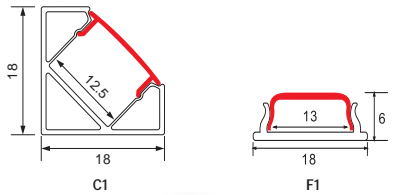

PROFILE

0.7mm

CORNER TYPE

FILEXIBLE TYPE