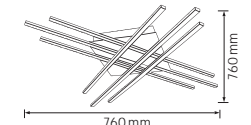

CHROME

- 110-240V / 50-60Hz
- Average Life: 50.000 Hrs
- 3964 lm
- 4000K