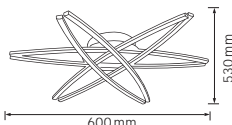

CHROME

- 110-240V / 50-60Hz
- Average Life: 30.000 Hrs
- 2100 lm
- 4000K