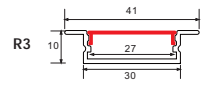

PROFILE

RECESSED TYPE

0.7mm

	PROFILE-R1	PROFILE-R1	PROFILE-BR1	PROFILE-R2	PROFILE-R2	PROFILE-BR2	PROFILE-R3	PROFILE-R3	PROFILE-BR3
	120-001-1001	120-001-0001	120-001-0011	120-001-1002	120-001-0002	120-001-0012	120-001-1003	120-001-0003	120-001-0013

Lenght	:	2 M	3 M	3 M	2 M	3 M	3 M	2 M	3 M	3 M
Body Color	:	SILVER/BLACK	SILVER/BLACK	BLACK	SILVER/BLACK	SILVER/BLACK	BLACK	SILVER/BLACK	SILVER/BLACK	BLACK