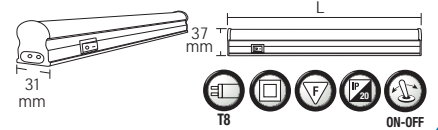

ALFA

- 220-240V / 50-60Hz

	ALFA-6	ALFA-8	ALFA-28
	053-001-0006	053-001-0008	053-001-0028
Power	6 W	8 W	28 W
Length (mm)	L: 267	L: 343	L: 1200

TUBOFIX

- 175-250V / 50-60Hz
- For 60/120 cm double side energized LED Tubes
- LED Tube not included