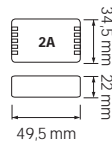

RGB CONTROLLER

	RGB Controller 2A	RGB Controller 6A
	100-001-0072	100-002-0432
Output Power :	72 W	216 W-432 W
Output Current :	2A/Each Color	6A/Each Color
Input Voltage :	DC 12V-DC 24V	DC 12V-DC 24V
Output Voltage :	DC 12V-DC 24V	DC 12V-DC 24V
35x28 RGB LED Strip :	15 Meters with 60 Leds/Meter	45 Meters with 60 Leds/Meter
50x50 RGB LED Strip :	5 Meters with 60 Leds/Meter	15 Meters with 60 Leds/Meter
Type :	IR	RF

RGB CONTROLLER / RGB AMPLIFIER

AMPLIFIER

- Input Voltage: DC 12V - 24V
- Output Voltage: DC 12V - 24V

	AMPLIFIER-12A	AMPLIFIER-30A
	101-001-0144	101-001-0360
Output Power :	144 W	360 W
Output Current :	4A/Each Color	10A/Each Color
35x28 RGB LED Strip :	30 Meters with 60 Leds/Meter	75 Meters with 60 Leds/Meter
50x50 RGB LED Strip :	10 Meters with 60 Leds/Meter	25 Meters with 60 Leds/Meter