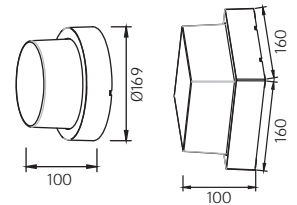

SUGA

- 85-265V / 50-60Hz
- 12W
- 4200K
- Average Life: 30.000 Hrs

BLACK