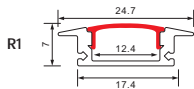

PROFILE

RECESSED TYPE

0.7mm

	PROFILE-R1	PROFILE-R1	PROFILE-BR1	PROFILE-R2	PROFILE-R2	PROFILE-BR2	PROFILE-R3	PROFILE-R3	PROFILE-BR3
	120-001-1001	120-001-0001	120-001-0011	120-001-1002	120-001-0002	120-001-0012	120-001-1003	120-001-0003	120-001-0013

Lenght	:	2 M	3 M	3 M	2 M	3 M	3 M	2 M	3 M	3 M
Body Color	:	SILVER/BLACK	SILVER/BLACK	BLACK	SILVER/BLACK	SILVER/BLACK	BLACK	SILVER/BLACK	SILVER/BLACK	BLACK