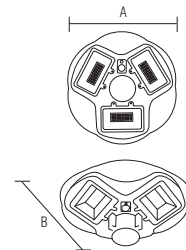

COMBAT-150 074-011-0150	COMBAT-200 074-011-0200	COMBAT-250 074-011-0250
Power	150 W	200 W	250 W
Luminous Flux	1400 lm	1700 lm	2400 lm
Battery	3x3.2V10Ah Lithium Iron Phosphate	4x3.2V15Ah Lithium Iron Phosphate	5x3.2V20Ah Lithium Iron Phosphate
Solar Panel	Polycrystalline Silicon 6V/8W	Polycrystalline Silicon 6V/12W	Polycrystalline Silicon 6V/16W
Installation Height	3 Meters	3.5 Meters	4 Meters
Irradiation Area	30m²	60m²	90m²
Street Lamp Sizes (mm)	A: 415 B: 127	A: 462 B: 127	A: 510 B: 127