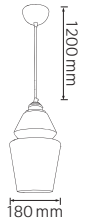

SPARK-1

021 016 0001

SPARK-2

021 016 0002

TITANIUM COPPER

- 250V-/4A
- Max. 60W
- Glass

HARMONY-1

021 017 0001

HARMONY-2

021 017 0002

- 250V-/4A
- Max. 60W
- Glass

METEOR

021 014 0001

021 014 0002

COPPER

CHROME

- 250V - / 4A
- Max. 60W
- Glass