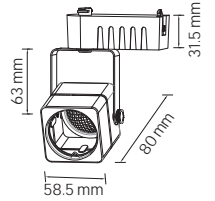

WHITE

BLACK

- 220-240V / 50-60Hz
- Max. 10W LED
- Bulb not included

TRACK LIGHT / LED SPOTLIGHT / SPOTLIGHT

TOKYO

017 002 0008