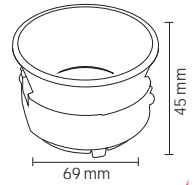

MODUL-9

016 076 0009

BLACK

WHITE

- 100-265V / 50-60Hz
- Average Life: 40.000 Hrs
- 810 lm
- 4200K/6400K

suitable for module fitting cases

MODUL-G

128 003 0001

BLACK

GOLD

WHITE

- Max. 10W LED

suitable for module fitting cases

Suitable for GU10 and G5.3 led bulbs

MODUL DOWNLIGHT FITTING