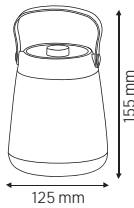

HOROZ ELECTRIC

LED Lantern / LED Solar Camping Light

VERON

084 037 0015

CCT Adjustable

- 5V DC Micro USB
- 150 lm (3000K)
- 290 lm (4200K)
- 160 lm (6400K)
- 3.7v 1.8Ah Rechargeable Lithium Battery
- Duration Time: 6 Hours (3000K - 6400K) 4 Hours (4200K)
- Average Life: 30.000 Hrs

LED LANTERN

RECHARGEABLE