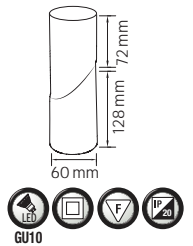

MIAMI

- 220-240V / 50-60Hz
- Max. 10W LED
- Bulb not included

WHITE

BLACK

015 033 0001