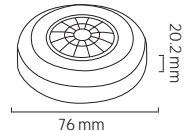

MONDEO

088 001 0010