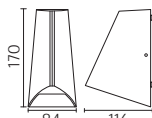

SAFARI

075 020 0001

BLACK

- 220-240V / 50-60Hz
- Max. 2x10W LED
- Bulb not included
- Aluminium Body

SERVI

076 009 0012

BLACK

WHITE

- 100-240V / 50-60Hz
- 4200K
- 750 lm
- Average Life: 30.000 Hrs

BLACK

- 220-240V / 50-60Hz
- 4100K
- Average Life: 30.000 Hrs
- Aluminium Body

SERVI

SALKIM

ZAKKUM

MEŞE

TAFLAN

ARDIÇ

	SERVI	SALKIM	ZAKKUM	MEŞE	TAFLAN	ARDIÇ
Power :	6 W	6 W	6 W	12 W	5.5 W	5.5 W
Luminous Flux :	120 lm	180 lm	330 lm	650 lm	200 lm	245 lm
LED Type :	COB	COB	SMD	SMD	SMD	POWER
IP :	44	44	54	54	44	54
Lighting Direction :	Up&Down	Up&Down	Down	Up&Down	All Directions	Down