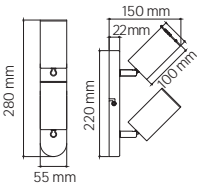

JOKER

- 220-240V / 50-60Hz
- Bulb not included
- Max. 10W LED

- BLACK
- WHITE

SURFACE LIGHT