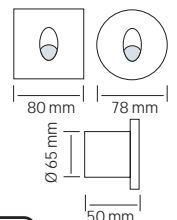

WHITE

MAT CHROME

BLACK

- 185-264V / 50-60Hz
- 86 lm
- 4000K
- Average Life: 30.000 Hrs