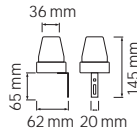

Light Control Photosensor

FLEX

WHITE

089 001 0002

- Operation Voltage: 220-240V / 50-60Hz
- Ambient Light: <50Lux
- Load Power: 1200W (10A)