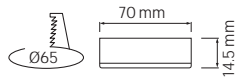

WHITE

- 220-220V / 50-60Hz
- Average Life: 20.000 Hrs
- 210 lm
- 4200K
- Recessed+Surface Mounting Available