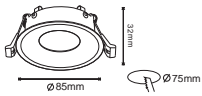

KARANFİL

- Lamp holder not included
- Max. 10W LED

WHITE

BLACK

KARANFİL-R

015-022-0050