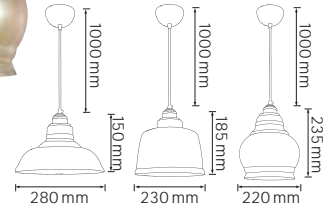

DREAM

021 020 0001

SHARP

021 019 0001

RONDO

021 018 0001

AMBER

TITANIUM

- 250V~/4A
- Max. 60W
- Glass

GLOBAL

021 021 0001

GLOBAL-X

021 021 0002

AMBER

TITANIUM

- 250V~/4A
- Max. 60W
- Glass

AMPER

021 022 0001

COPPER

- 250V~/4A
- Max. 60W
- For Glass Pendant

ELEMENT-1

021 015 0001

AMBER

TITANIUM

ELEMENT-2

021 015 0002

CLEAR COPPER

CLEAR CHROME

- 250V~/4A
- Max. 60W
- Glass