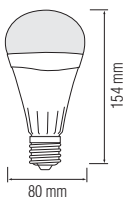

DURAMAX-12

- 100-250V / 50-60Hz
- Average Life: 30.000 Hrs
- 1150 lm
- 6400K
- 3,7V 2200mAh Li-Ion Battery
- Emergency Work: 4.5W - 500 lm

001 055 0012

Rechargeable
Emergency
LED
Bulb