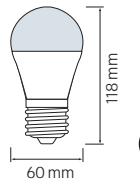

DARK-10

001 068 0010

- 170-240V / 50-60Hz
- Average Life: 30.000 Hrs
- 1032 lm
- 4200K / 6400K

Built-in Photocell Sensor