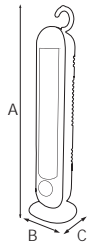

WENGER

- 220-240V / 50-60Hz
- 560 lm
- 4V 3Ah Rechargeable Sealed-Acid Battery
- Duration Time:
  - Step 1: 1 Hour
  - Step 2: 2 Hours
- Average Life: 30.000 Hrs

084 025 0012

- LED LANTERN
- RECHARGEABLE
- EMERGENCY
- AUTOMATIC LIGHT-UP

MESSI

- 220-240V / 50-60Hz or 6V DC
- Average Life: 30.000 Hrs

DESK LAMP MODE

HANGABLE + MOUNTABLE

	MESSI-9	MESSI-15	MESSI-23
	084-030-0009	084-030-0015	084-030-0023

Power	: 9 W	15 W	23 W
Luminous Flux	: 280 lm-38 lm	420 lm-70 lm	600 lm-100 lm
Battery	: 4V 1.6Ah Sealed-Acid	2x4V 1.6Ah Sealed-Acid	2x4V 1.6Ah Sealed-Acid
Duration Time	: 3-20 Hours	3-15 Hours	2-10 Hours
Size (mm)	: A: 250 B: 50 C: 50	A: 350 B: 50 C: 50	A: 450 B: 50 C: 50

- LED LANTERN
- RECHARGEABLE
- EMERGENCY
- AUTOMATIC LIGHT-UP

BECKHAM

- LED HEADLIGHT
- RECHARGEABLE

- 220-240V / 50-60Hz
- 7000-9000K
- Duration Time:
  - 1 Hour for Strong Light
  - 4 Hours for Weak Light
- Average Life: 30.000 Hrs

	BECKHAM-1	BECKHAM-3
	084-007-0001	084-007-0003

Power	: 1 W	3 W
Luminous Flux	: 100 lm	200 lm
Battery	: 4V 400mAh Sealed-Acid	4V 900mAh Sealed-Acid
Beam Distance	: 20m	30m
Sizes (mm)	: A: 70 B: 81 C: 98	A: 85 B: 92 C: 96

EMERGENCY LED LANTERN / LED HEADLIGHT