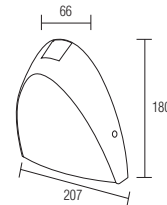

SEGMENT

- 100-265V / 50-60Hz
- 4200K
- 1800 lm
- Average Life: 30.000 Hrs

WHITE

BLACK

076 059 0024