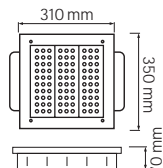

107 001 0002

- TRIPOD DOUBLE STAND
- 1.8 meter H05VV-F cable

LED Canopy Light

FALCON

069 001 0110

RECESSED

HOROZ ELECTRIC

LED Solar Street Light