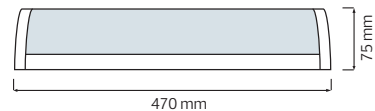

LED PICTURE & MIRROR LAMP