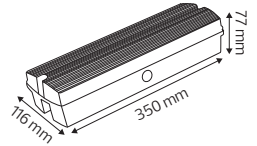

HENRY

084 034 0005

- 220-240V / 50-60Hz
- 6400K
- 200 lm
- 3.6V 1000mAh Rechargeable Ni-Cd Battery
- Average Life: 30.000 Hrs
- Duration Time: 3 Hours
- Selectable 2 Modes Available: Maintained & Non-Maintained
- Stickers included

- LED LANTERN
- RECHARGEABLE
- EMERGENCY EXIT
- AUTOMATIC LIGHT-UP