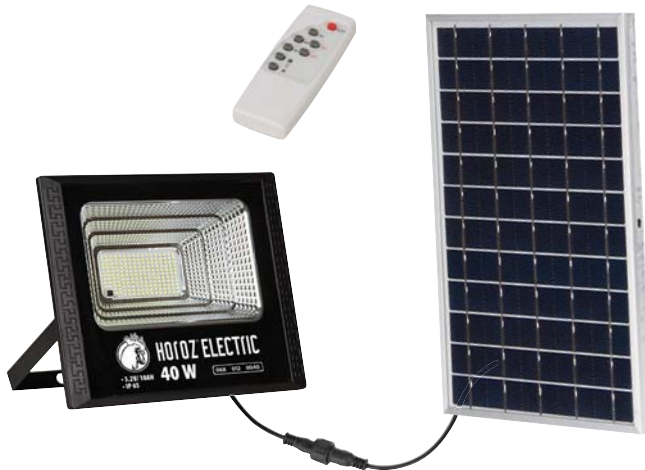

TIGER

- 3.2V DC
- Average Life: 50.000 Hrs
- 6400K
- Duration Time 12-15 Hours
- Charge & Discharge: >1500 times
- Charging Time: 4-6 Hours (Cloudy 1 day, Rainy 2 days)
- Remote Control: 12m
- With 5m Cable & U Bracket