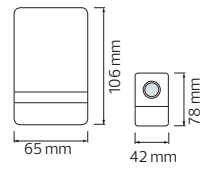

ALBA

086 001 0004

- 4.5V
- Work Voltage of the Emitter: 12V
- Work Frequency: 315 Mhz
- Remote Control: 120m (in open air)
- Sound Type: 38 Songs Optional