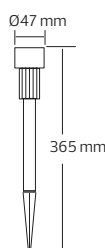

VENÜS	MARS	NEPTUN	PLUTON	HALLEY	CRYSTAL
	078-001-0001	078-002-0001	078-004-0001	078-005-0001	078-006-0001	078-009-0001
Battery :	Ni-MH AA 200 mAh 1.2V	Ni-MH AA 200 mAh 1.2V	Ni-MH AA 100 mAh 1.2V	Ni-MH AA 100 mAh 1.2V	Ni-MH AA 100 mAh 1.2V	Ni-MH AA 100 mAh 1.2V
ON/OFF :	Yes	Yes	No	No	No	No