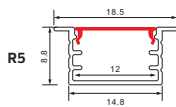

PROFILE

RECESSED TYPE

0.7mm

PROFILE-R5	PROFILE-R5	PROFILE-BR5	PROFILE-R6	PROFILE-R6	PROFILE-BR6	PROFILE-R7	PROFILE-R7	PROFILE-BR7
120-001-1005	120-001-0005	120-001-0015	120-001-1006	120-001-0006	120-001-0016	120-001-1007	120-001-0007	120-001-0017

Lenght	:	2 M	3 M	3 M	2 M	3 M	3 M	2 M	3 M	3 M
Body Color	:	SILVER/BLACK	SILVER/BLACK	BLACK	SILVER/BLACK	SILVER/BLACK	BLACK	SILVER/BLACK	SILVER/BLACK	BLACK