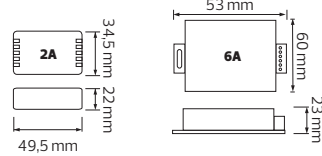

RGB CONTROLLER

RGB Controller 2A	RGB Controller 6A
100-001-0072	100-002-0432

Output Power	: 72 W	216 W-432 W
Output Current	: 2A/Each Color	6A/Each Color
Input Voltage	: DC 12V-DC 24V	DC 12V-DC 24V
Output Voltage	: DC 12V-DC 24V	DC 12V-DC 24V
35x28 RGB LED Strip	: 15 Meters with 60 Leds/Meter	45 Meters with 60 Leds/Meter
50x50 RGB LED Strip	: 5 Meters with 60 Leds/Meter	15 Meters with 60 Leds/Meter
Type	: IR	RF

RGB CONTROLLER / RGB AMPLIFIER

AMPLIFIER

- Input Voltage: DC 12V - 24V
- Output Voltage: DC 12V - 24V

AMPLIFIER-12A	AMPLIFIER-30A
101-001-0144	101-001-0360

Output Power	: 144 W	360 W
Output Current	: 4A/Each Color	10A/Each Color
35x28 RGB LED Strip	: 30 Meters with 60 Leds/Meter	75 Meters with 60 Leds/Meter
50x50 RGB LED Strip	: 10 Meters with 60 Leds/Meter	25 Meters with 60 Leds/Meter