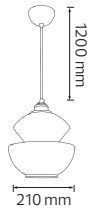

SPARK-1

021 016 0001

SPARK-2

021 016 0002

- 250V~/4A
- Max. 60W
- Glass

HARMONY-1

021 017 0001

HARMONY-2

021 017 0002

TITANIUM COPPER

- 250V~/4A
- Max. 60W
- Glass

METEOR

021 014 0001

021 014 0002

COPPER

CHROME

- 250V~/4A
- Max. 60W
- Glass