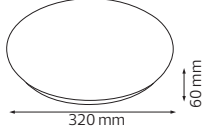

HOROZ ELECTRIC

LED Decorative Ceiling Lamp

SHARK-24

- 160-265V / 50-60Hz
- Average Life: 30.000 Hrs
- 1800 lm
- 6400K

WHITE

027 001 0024

HOROZ ELECTRIC

LED Decorative Ceiling Lamp