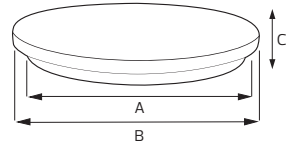

ELECTRON

- 180-265V / 50-60Hz
- Average Life: 30.000 Hrs
- 6400K

WHITE

	ELECTRON-15	ELECTRON-24	ELECTRON-36
	027-010-0015	027-010-0024	027-010-0036

Power	: 15 W	24 W	36 W
Luminous Flux	: 911 lm	1485 lm	2228 lm
Sizes (mm)	: A: 230 B: 260 C:50	A: 300 B: 330 C:52	A: 350 B: 385 C: 55