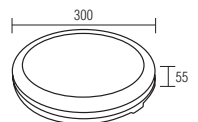

SCARLETT-30 3CCT

- 170-265V / 50-60Hz
- Average Life: 30.000 Hrs
- 2700 lm
- 3 CCT

016 070 1030

WHITE

BLACK

CCT ADJUSTABLE

CCT Selectable by DIP Switch

3000K

4200K

6400K

SCARLETT-30

- 170-265V / 50-60Hz
- Average Life: 30.000 Hrs
- 2700 lm
- 6400K

016 070 0030

WHITE

BLACK