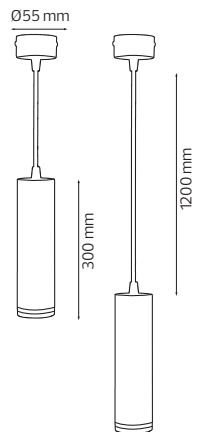

WHITE

BLACK

- 220-240V
- Max. 10W LED