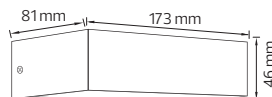

ANDIZ

BLACK

WHITE

076 037 0009

- 100-240V
- 50-60Hz
- 4200K
- 450 lm
- Average Life: 30.000 Hrs