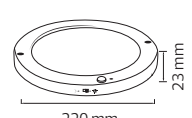

360°

→ ☀ Day&Night motion sensor mode

☾ ← Night motion sensor mode