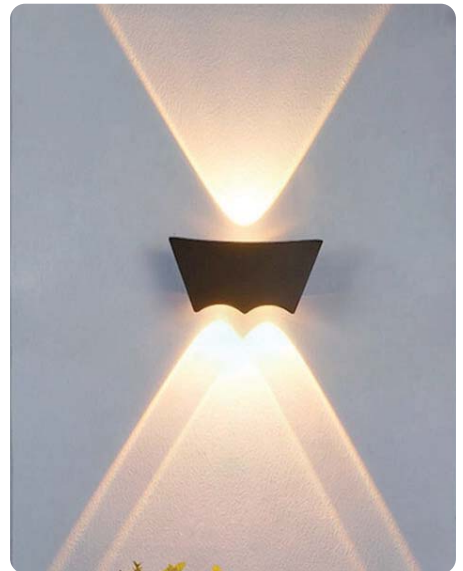

CARAT

- 85-265V 50-60Hz
- 4200K
- 925 lm
- Average Life:30.000 Hrs

BLACK

076 071 0012

LED GARDEN LAMP