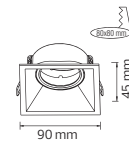

AZER

- Lamp holder not included
- Max. 10W LED

BLACK

WHITE

GOLD

015-039-0001

015-040-0001

015-041-0001

Downlight Fitting Modul Downlight Fitting

MEYAN

- Lamp holder not included
- Max. 10W LED

WHITE

BLACK

015-029-0001

015-030-0001

PETUNYA

- Lamp holder not included
- Max. 10W LED

BLACK

BLACK&WHITE

015-028-0001

015-028-0002

015-028-0003

Cutting Size (mm)	: 90x81	166x90	252x90
Sizes (mm)	: A: 100 B: 100 C: 45	A: 100 B: 185 C: 45	A: 100 B: 270 C: 45