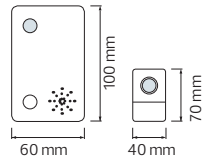

VIOLA

086 001 0005

- 4.5V
- Work Voltage of the Emitter: 12V
- Work Frequency: 315 Mhz
- Remote Control: 120m (in open air)
- Sound Type: 38 Songs Optional