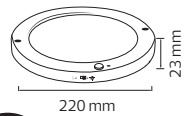

360°

→ ☀ Day&Night motion sensor mode

☾ ← Night motion sensor mode