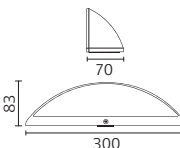

SELVI

SALKIM

ZAKKUM

MEŞE

TAFLAN

ARDIÇ

	SELVI	SALKIM	ZAKKUM	MEŞE	TAFLAN	ARDIÇ
Power	6 W	6 W	6 W	12 W	5.5 W	5.5 W
Luminous Flux	120 lm	180 lm	330 lm	650 lm	200 lm	245 lm
LED Type	COB	COB	SMD	SMD	SMD	POWER
IP	44	44	54	54	44	54
Lighting Direction	Up&Down	Up&Down	Down	Up&Down	All Directions	Down