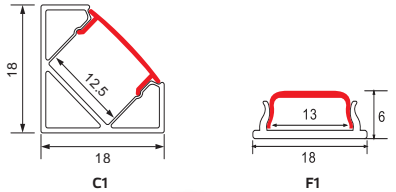

PROFILE

0.7mm

CORNER TYPE

FILEXIBLE TYPE