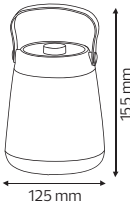

HOROZ ELECTRIC

LED Lantern / LED Solar Camping Light

VERON

084 037 0015

CCT Adjustable

- 5V DC Micro USB
- 150 lm (3000K)
- 290 lm (4200K)
- 160 lm (6400K)
- 3.7v 1.8Ah Rechargeable Lithium Battery
- Duration Time:
  - 6 Hours (3000K-6400K)
  - 4 Hours (4200K)
- Average Life: 30.000 Hrs

LED LANTERN

RECHARGEABLE