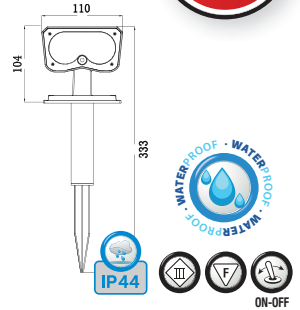

OZMO

- Li-ION Battery 3.7V 1200mAh
- 4000K
- 200 lm
- Run Time: High 6 Hrs /Low 12 Hrs
- High Brightness : 200 lm
- LOW Brightness : 50 lm
- Solar Panel 5V 1W 200mAh
- Average Life: 25.000 Hrs

078 015 0003