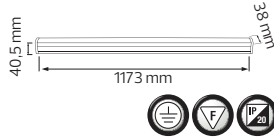

HOROZ ELECTRIC

LED Batten Light

DERE-30

- 165-265V / 50-60Hz
- Average Life: 20.000 Hrs
- 2280 lm
- 6400K
- Max. 7 Product

LINKABLE

052 007 0120