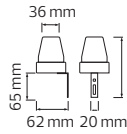

Light Control Photosensor

FLEX

WHITE

089 001 0002

- Operation Voltage: 220-240V / 50-60Hz
- Ambient Light: <50Lux
- Load Power: 1200W (10A)