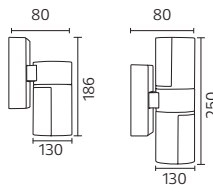

IMPERIAL-1	IMPERIAL-2
076-054-0007	076-054-0014

Power	: 7 W	2x7 W
Luminous Flux	: 630 lm	1260 lm
Lighting Direction	: Up	Up&Down