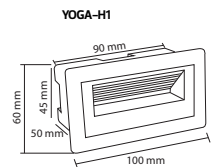

YOGA-V1	YOGA-V2	YOGA-H1
	079-033-0001	079-033-0002	079-034-0001

Power	:	3 W	3 W	3 W
Luminous Flux	:	58 lm	58 lm	58 lm