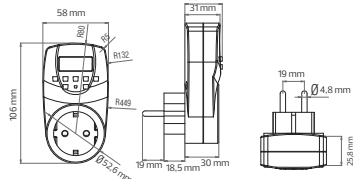

TIMER

- Working voltage: AC 220-240V 50Hz
- Power: 3500W
- Current: 16A