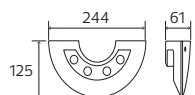

HOROZ ELECTRIC

LED Garden Lamp

DRAGON

- 100-265V / 50-60Hz
- 4200K
- 1125 lm
- Average Life: 30.000 Hrs

WHITE

BLACK

076 060 0015

GARDEN LAMP / LED GARDEN LAMP