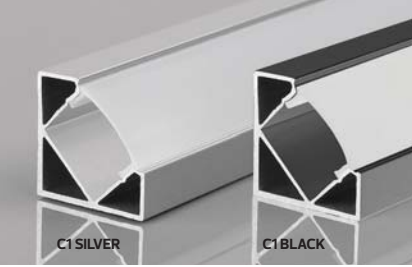

PROFILE

0.7mm

CORNER TYPE

FILEXIBLE TYPE