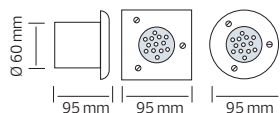

LED INGROUND & RECESSED LAMP