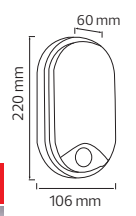

- **WHITE**
- **BLACK**

- 170-265V / 50-60Hz
- 1200 lm
- Average Life: 40.000 Hrs
- Voltage : 5-12VDC (±2MA)
- Power Frequency : 50/60Hz
- Ambient Light : <10LUX ->2000LUX
- Time Delay : Min.10sec±3sec±MAX.10min±5min
- Detection Range : 120° ± 20°
- Detection Distance : 10 m±2m (<24°C)
- Working Temperature : -20~+40C
- Working Humidity : <93%Rh
- Installation Height : 2.2-4m
- Detection Moving Speed : 0.6-1.5m/s