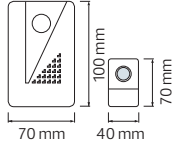

LORD

086 001 0001

- Power Source: Emitter - 12V DC (Battery Included)
- Receiving: 3V/DC (2xAA1.5V)
- Working frequency: 315MHz
- Distance: 150m (open position)
- Sound level: 60 db max
- Sound type: 38 songs optional