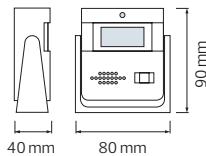

HELIX

086 001 0003

- Operation Voltage: 4.5V DC (3xAA1.5V) or 12V DC Adaptor
- Sensing Distance: 6 m
- Range: 110'
- Sound level: 60 db max
- Sound type: Ding Dong, Hello, Welcome - Alarm
- USB Cable Included