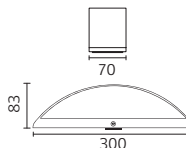

SELVI

SALKIM

ZAKKUM

MEŞE

TAFLAN

ARDIÇ

	SELVI	SALKIM	ZAKKUM	MEŞE	TAFLAN	ARDIÇ
Power	6 W	6 W	6 W	12 W	5.5 W	5.5 W
Luminous Flux	120 lm	180 lm	330 lm	650 lm	200 lm	245 lm
LED Type	COB	COB	SMD	SMD	SMD	POWER
IP	44	44	54	54	44	54
Lighting Direction	Up&Down	Up&Down	Down	Up&Down	All Directions	Down