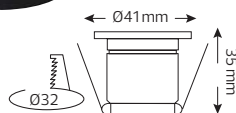

WHITE

MAT CHROME

- 85-265V / 50-60Hz
- Average Life: 30.000 Hrs
- 70 lm
- 4200K