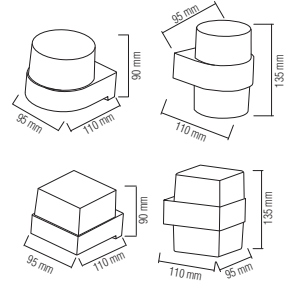

KING

- 85-265V / 50-60Hz
- 4200K
- Average Life: 30.000 Hrs

BLACK