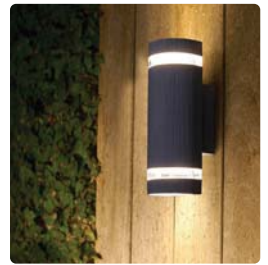

REGNUM

- 220-240V / 50-60Hz
- Aluminium Body+PC

BLACK

REGNUM-1	REGNUM-2	REGNUM-3	REGNUM-4
075-019-0001	075-019-0002	075-019-0003	075-019-0004

Power	: Max. 10W LED	Max. 2x10W LED	Max. 10W LED	Max. 2x10W LED
Lighting Direction	: Up	Up&Down	Up	Up&Down