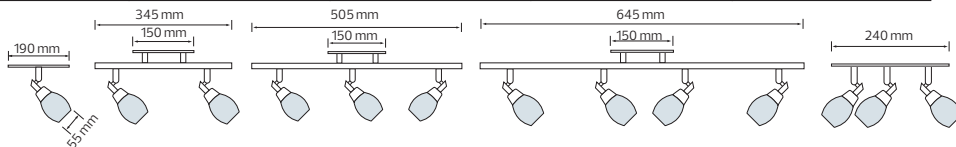

LED CEILING LAMP

KEMER

■ 220-240V / 50-60Hz

CHROME

KEMER-1	KEMER-2	KEMER-3	KEMER-4	KEMER-5
035-005-0001	035-005-0002	035-005-0003	035-005-0004	035-005-0005

Power	: Max.40W	Max.2x40W	Max.3x40W	Max.4x40W	Max.3x40W
--------------	-----------	-----------	-----------	-----------	-----------