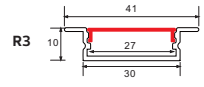

PROFILE

RECESSED TYPE

0.7mm

PROFILE-R1	PROFILE-R1	PROFILE-BR1	PROFILE-R2	PROFILE-R2	PROFILE-BR2	PROFILE-R3	PROFILE-R3	PROFILE-BR3
120-001-1001	120-001-0001	120-001-0011	120-001-1002	120-001-0002	120-001-0012	120-001-1003	120-001-0003	120-001-0013

Lenght	:	2 M	3 M	3 M	2 M	3 M	3 M	2 M	3 M	3 M
Body Color	:	SILVER/BLACK	SILVER/BLACK	BLACK	SILVER/BLACK	SILVER/BLACK	BLACK	SILVER/BLACK	SILVER/BLACK	BLACK