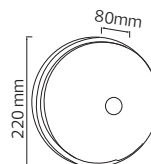

LED BULKHEAD LAMP

BOLKAR-20

071 014 0020

WHITE

- 160-265V / 50-60Hz
- 6400K
- 2400 lm
- Average Life: 30.000 Hrs