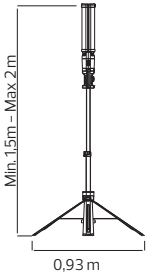

TOWER

107 002 0080

- 2x4000lm Worklight
- 220-240V / 50Hz
- 2x40W, Lumen : 2x4355 lm,
- Ra > 80 , IP54
- ON/OFF Switch
- 1X VDE socket
- 3.0M H07RN-F3G1.5mm2+VDE plug
- Max. 2M Height
- Magnet on feet Cable storage
- Average Life: 25.000Hrs