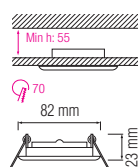

LAVANTA

CHROME

MAT CHROME

BLACK

WHITE

GOLDEN

015 024 0050

- Lamp holder not included
- Max. 10W LED