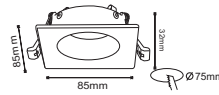

KARANFİL

- Lamp holder not included
- Max. 10W LED

WHITE

BLACK

KARANFİL-R

015-022-0050

KARANFİL-S

015-023-0050

RINGO

121 001 0001

RINGA

121 002 0001

BLACK

WHITE

GOLDEN

CHROME

- Frame Ring for KARANFİL-R

DOWNLIGHT FITTING

KAKTÜS

- Lamp holder not included
- Max. 10W LED

WHITE

BLACK

KAKTÜS-R

015-034-0001

KAKTÜS-S

015-035-0001