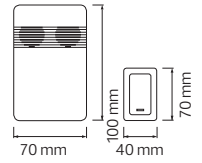

SOLID

086 001 0002

- Power Source: Emitter - 12V DC (Battery Included)
- Receiving: 4.5V/DC (3xAA1.5V)
- Working frequency: 315MHz
- Distance: 150m (open position)
- Sound level: 60 db max
- Sound type: 38 songs optional