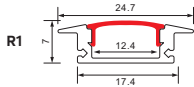

PROFILE

RECESSED TYPE

0.7mm

PROFILE-R1	PROFILE-R1	PROFILE-BR1	PROFILE-R2	PROFILE-R2	PROFILE-BR2	PROFILE-R3	PROFILE-R3	PROFILE-BR3
120-001-1001	120-001-0001	120-001-0011	120-001-1002	120-001-0002	120-001-0012	120-001-1003	120-001-0003	120-001-0013

Lenght	:	2 M	3 M	3 M	2 M	3 M	3 M	2 M	3 M	3 M
Body Color	:	SILVER/BLACK	SILVER/BLACK	BLACK	SILVER/BLACK	SILVER/BLACK	BLACK	SILVER/BLACK	SILVER/BLACK	BLACK