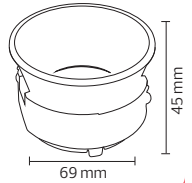

MODUL-9

016 076 0009

BLACK

WHITE

- 100-265V / 50-60Hz
- Average Life: 40.000 Hrs
- 810 lm
- 4200K/6400K

SUITABLE FOR MODULE FITTING CASES

MODUL-G

128 003 0001

BLACK

GOLD

WHITE

- Max. 10W LED

SUITABLE FOR MODULE FITTING CASES

SUITABLE FOR GU10 AND G5.3 LED BULBS

MODUL DOWNLIGHT FITTING