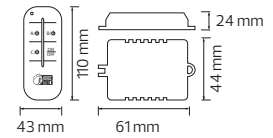

CONTROLLER

Wireless Lighting
Controller Switch

- Working voltage: AC 180-250V 50Hz
- Operation Range: 30m-60m in 360 degree (in open area)
- Tungsten filament lamps 1000W
- Energy saving lamp / LED ≤ 300W
- Working voltage: 12V (A23 alkaline battery)