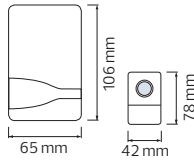

SOLO

086 001 0006

- 4.5V
- Work Voltage of the Emitter: 12V
- Work Frequency: 315 Mhz
- Remote Control: 120m (in open air)
- Sound Type: 38 Songs Optional