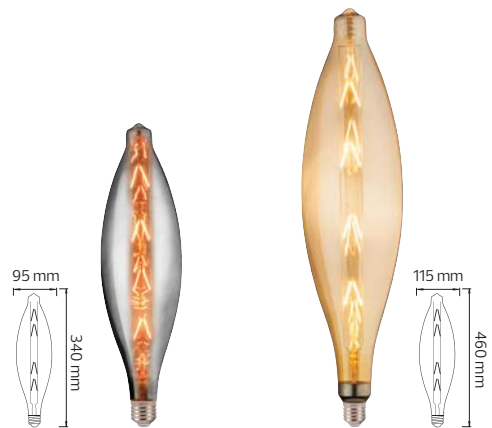

ELLIPTIC

ELLIPTIC-XL

001 054 0008

LED FILAMENT BULB