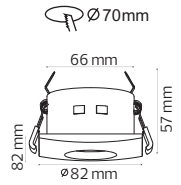

LAVINYA

- Lamp holder not included
- Max. 10W LED

WHITE

BLACK

LAVINYA-R

015-050-0001

LAVINYA-S

015-051-0001

SARDUNYA

- Lamp holder not included
- Max. 10W LED

WHITE

SARDUNYA-R

015-017-0050

SARDUNYA-S

015-018-0050

KAMELYA

CHROME

MAT CHROME

BLACK

WHITE

GOLDEN

015 025 0050

- Lamp holder not included
- Max. 10W LED

LAVANTA

CHROME

MAT CHROME

BLACK

WHITE

GOLDEN

015 024 0050

- Lamp holder not included
- Max. 10W LED

ORKİDE

CHROME

MAT CHROME

GOLDEN

WHITE

015 007 0050

- 220-240V / 50-60Hz
- Max. 10W LED