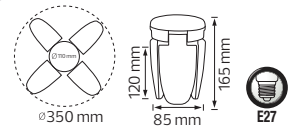

LED TUBE

- 175-250V / 50-60Hz
- Average Life: 25.000 Hrs
- 6400K

	LED TUBE-60	LED TUBE-120	LED TUBE-150
	002-001-0009	002-001-0018	002-001-0024
Power :	9 W	18 W	24 W
Luminous Flux :	830 lm	1800 lm	2500 lm
Length (mm) :	L: 600	L: 1200	L: 1500

DAISY

- 160-250V / 50-60Hz
- Average Life: 25.000 Hrs

001 061 0040

FOLDABLE