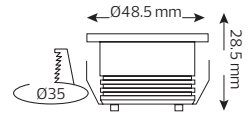

WHITE

MAT CHROME

- 85-265V / 50-60Hz
- Average Life: 30.000 Hrs
- 210 lm
- 4200K