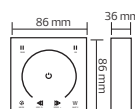

TOUCH	TOUCH-RGB
	100-003-0288	100-004-0288
Color	Single	16 million
Output Power	144-288W	144-288W
Output Current	4Ax3 Channel	4A/Each Color
35x28 LED Strips	30 Meters with 60 Leds/Meter	30 Meters with 60 Leds/Meter
50x50 LED Strips	10 Meters with 60 Leds/Meter	10 Meters with 60 Leds/Meter
Function	5	12