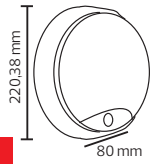

- **WHITE**
- **BLACK**

- 170-260V / 50-60Hz
- 1600 lm
- Average Life: 40.000 Hrs
- Voltage : 5-12VDC (±2MA)
- Power Frequency : 50/60Hz
- Ambient Light : <10LUX ->2000LUX
- Time Delay : Min.10sec±3sec±MAX.10min±5min
- Detection Range : 120° ± 20°
- Detection Distance : 10 m±2m (<24°C)
- Working Temperature : -20~+40C
- Working Humidity : <93%Rh
- Installation Height : 2.2-4m
- Detection Moving Speed : 0.6-1.5m/s