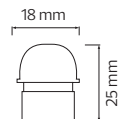

SMART

088 001 0005

WHITE

- Operation Voltage: 220-240V / 50-60Hz AC
- Rated Load: Max. 1200W
- Detection Distance: 6m Max. (-24°C)
- Time-delay: 10s to 7 min (adjustable)
- Ambient Light: 10Lux / 2000Lux (choice)