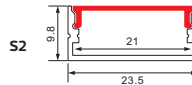

S2 BLACK COVER (BS2)

	PROFILE-S1	PROFILE-S1	PROFILE-BS1	PROFILE-S2	PROFILE-S2	PROFILE-BS2	PROFILE-S3	PROFILE-S3	PROFILE-BS3
	120-002-1001	120-002-0001	120-002-0011	120-002-1002	120-002-0002	120-002-0012	120-002-1003	120-002-0003	120-002-0013
Lenght	: 2 M	3 M	3 M	2 M	3 M	3 M	2 M	3 M	3 M
Body Color	: SILVER/BLACK	SILVER/BLACK	BLACK	SILVER/BLACK	SILVER/BLACK	BLACK	SILVER/BLACK	SILVER/BLACK	BLACK