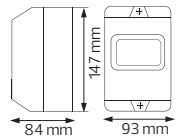

Motor Protector Box

■ For all Motor Protectors except 114-006-2540

114 008 0001

SAFE