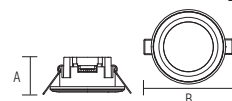

CARTER-5	CARTER-12
	016-072-0005	016-072-0012

Power	: 5 W	12 W
Luminous Flux	: 350 lm	1000 lm
Cutting Diameter (mm)	: Ø68	Ø130
Sizes (mm)	: A: 35 B: 82	A: 33 B: 145