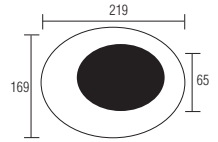

WHITE

BLACK

SWEEP

BLACK

- 100-265V 50-60Hz
- 4200K
- 1800 lm
- Average Life:30.000 Hrs

076 061 0024