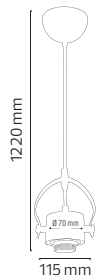

COPPER

- 250V~/4A
- Max. 60W
- For Glass Pendant