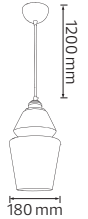

SPARK-1

021 016 0001

SPARK-2

021 016 0002

- 250V~/4A
- Max. 60W
- Glass

HARMONY-1

021 017 0001

HARMONY-2

021 017 0002

- 250V~/4A
- Max. 60W
- Glass

METEOR

021 014 0001

021 014 0002

COPPER

CHROME

- 250V~/4A
- Max. 60W
- Glass