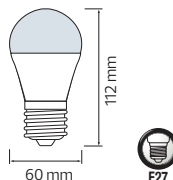

FORCE-10

001 067 0010

- 170-240V / 50-60Hz
- Average Life: 30.000 Hrs
- 1032 lm
- 4200K / 6400K
- Detection Distance: 5-8m
- Delay Time: 20 sec