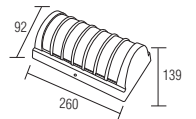

WHITE

BLACK

SWEEP

BLACK

- 100-265V 50-60Hz
- 4200K
- 1800 lm
- Average Life:30.000 Hrs

076 061 0024

CRUZ

TANGO