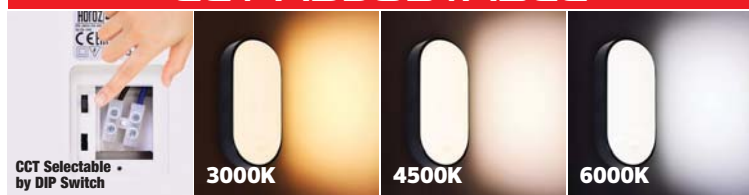

CCT ADJUSTABLE

- **15W SMD LED**
- **PIR Sensor**
- **Sensor Adjustable**