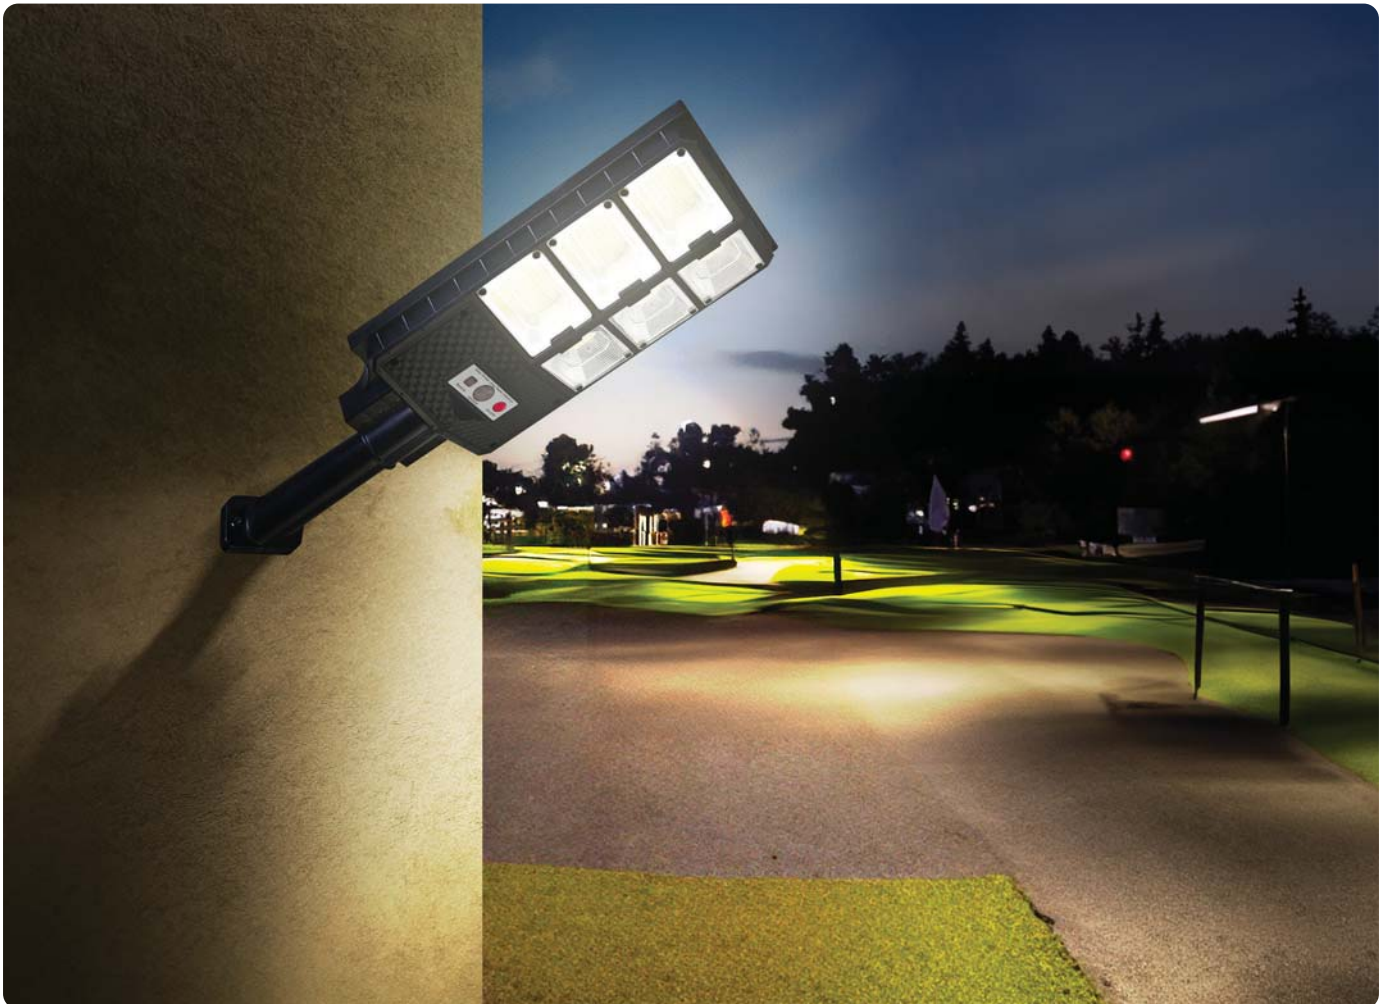

LED SOLAR STREET LIGHT