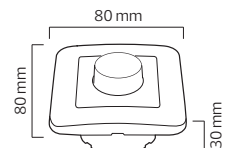

- 250V~
- DIMMER (10A)
- 400W (Incandescent)
- 300W (LED)