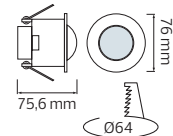

CORSA

088 001 0006

WHITE

- Operation Voltage: 220-240V / 50-60Hz AC
- Rated Load: Max. 1200W
- Detection Distance: 6m Max. (-24°C)
- Time-delay: 10s to 7 min (adjustable)
- Ambient Light: 3Lux / 2000Lux (adjustable)
- Detection Motion Speed: 0.6-1.5m/s
- Installation Height: 2.2-4m