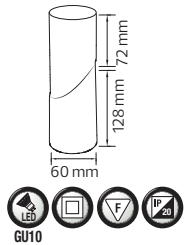

MIAMI

- 220-240V / 50-60Hz
- Max. 10W LED
- Bulb not included

WHITE

BLACK

015 033 0001