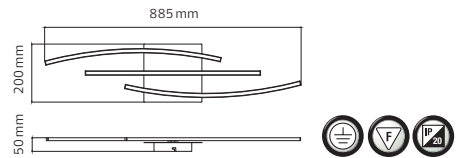

ORIENT

019 016 0016

CHROME

- 110-240V / 50-60Hz
- Average Life: 30.000 Hrs
- 1211lm
- 4000K

ORION

019 017 0030

CHROME

- 110-240V / 50-60Hz
- Average Life: 30.000 Hrs
- 2059 lm
- 4000K

CYBER

019 061 0024

- 180-240V / 50-60Hz
- Average Life: 30.000 Hrs
- 1440 lm
- 4000K

CHROME

AVALON

019 018 0035

CHROME

- 110-240V / 50-60Hz
- Average Life: 30.000 Hrs
- 2100 lm
- 4000K

GLORY

019 019 0045

CHROME

- 110-240V / 50-60Hz
- Average Life: 50.000 Hrs
- 3964 lm
- 4000K