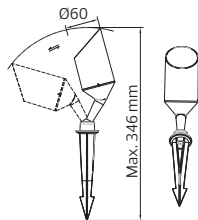

KUKA-5

- 100-240V / 50-60Hz
- 4200K
- 350 lm
- Average Life: 30.000 Hrs

076 031 0005