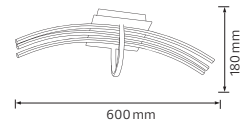

CHROME

- 110-240V / 50-60Hz
- Average Life: 30.000 Hrs
- 2059 lm
- 4000K