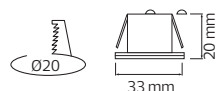

CHROME

MAT CHROME

- 185-264V / 50-60Hz
- Average Life: 30.000 Hrs
- 80 lm
- 4200K