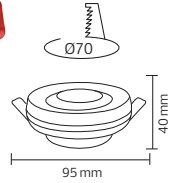

AZER

- Lamp holder not included
- Max. 10W LED

BLACK

WHITE

GOLD

015-039-0001

015-040-0001

015-041-0001

Downlight Fitting Modul Downlight Fitting

MEYAN

- Lamp holder not included
- Max. 10W LED

WHITE

BLACK

015-029-0001

015-030-0001

PETUNYA

- Lamp holder not included
- Max. 10W LED

BLACK

BLACK&WHITE

015-028-0001

015-028-0002

015-028-0003

Cutting Size (mm)	: 90x81	166x90	252x90
Sizes (mm)	: A: 100 B: 100 C: 45	A: 100 B: 185 C: 45	A: 100 B: 270 C: 45