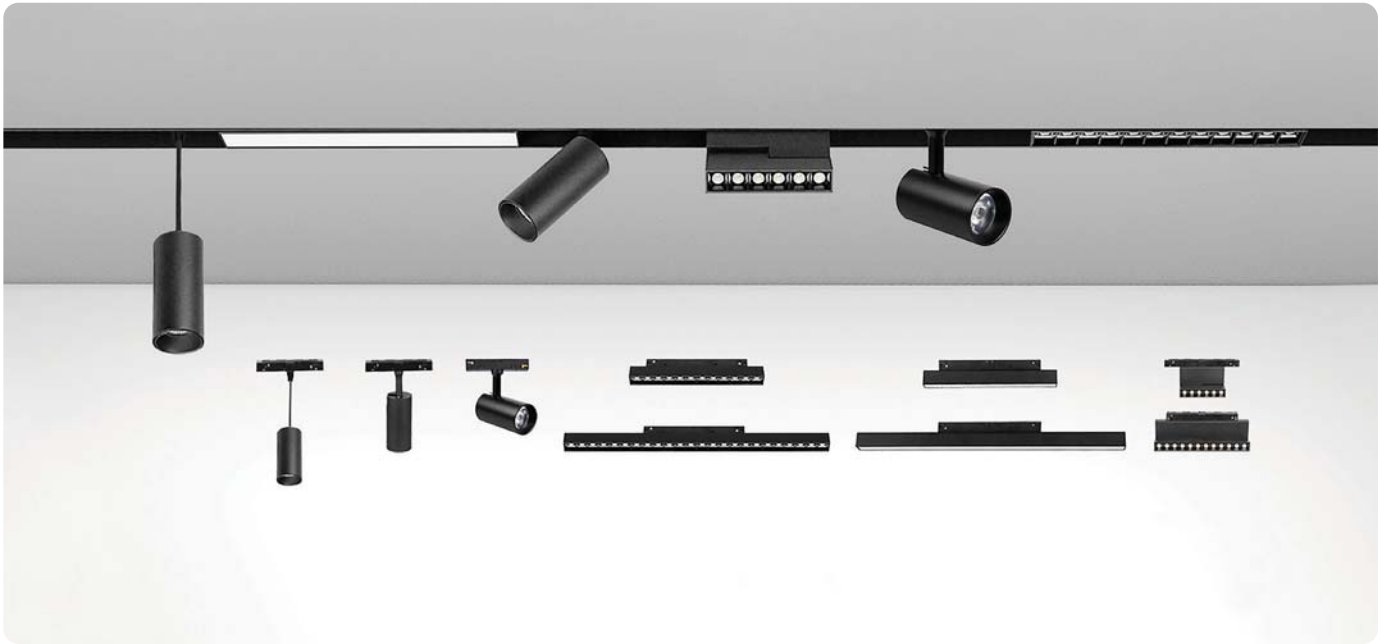

HOROZ ELECTRIC

LED Magnetic Light System

HOROZ ELECTRIC

LED Magnetic Light System

LED MAGNETIC LIGHT SYSTEM

RECESSED MAGNET RAIL MAGNET-R2

129 006 0002

SURFACE MAGNET RAIL MAGNET-S2