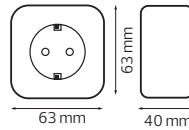

112 004 0001

■ GROUNDED SOCKET (16A)