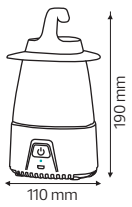

CRESPO

084 036 0025

- 5V DC Micro USB
- 550/195/40 lm
- 3.7V 1.8Ah Rechargeable Lithium Battery
- Duration Time: 1.5-5-20 Hours
- Charging Time: 4-6 Hrs
- Average Life: 30.000 Hrs

LED LANTERN

RECHARGEABLE