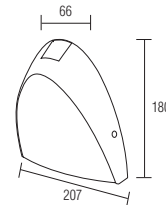

SEGMENT

- 100-265V / 50-60Hz
- 4200K
- 1800 lm
- Average Life: 30.000 Hrs

WHITE

BLACK

076 059 0024