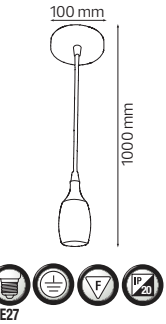

- RED COPPER
- GOLDEN
- PEARL BLACK
- OLD BRONZE
- CHROME

■ 250V~/4A
■ Max. 60W