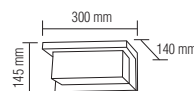

LUXIA-G

076 078 0030

BLACK

- 85-265V 50-60Hz
- 4200K
- 2700 lm
- Average Life:30.000 Hrs

LUXIA

076 079 0030

BLACK

- 85-265V 50-60Hz
- 4200K
- 2700 lm
- Average Life:30.000 Hrs

LED GARDEN LAMP

MORENA

076 080 0020

BLACK

- 85-265V 50-60Hz
- 4200K
- 1800 lm
- Average Life:30.000 Hrs

PALACE

076 081 0020

BLACK

- 85-265V 50-60Hz
- 4200K
- 1800 lm
- Average Life:30.000 Hrs