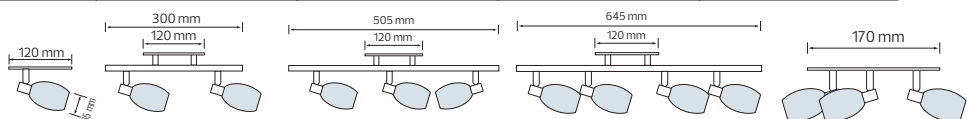

MANAVGAT-1	MANAVGAT-2	MANAVGAT-3	MANAVGAT-4	MANAVGAT-5
035-003-0001	035-003-0002	035-003-0003	035-003-0004	035-003-0005

Power	:	Max.40W	Max.2x40W	Max.3x40W	Max.4x40W	Max.3x40W