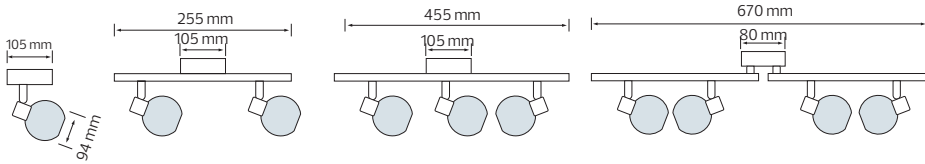

BODRUM

■ 220-240V / 50-60Hz

MAT CHROME

BODRUM-1	BODRUM-2	BODRUM-3	BODRUM-4
035-004-0001	035-004-0002	035-004-0003	035-004-0004

Power	:	Max.40W	Max.2x40W	Max.3x40W	Max.4x40W
--------------	---	---------	-----------	-----------	-----------