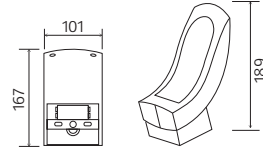

HORUZ ELECTRIC

LED Garden Lamp

SUPERB

- 85-265V / 50-60Hz
- 4200K
- 555 lm
- Average Life: 30.000 Hrs

076 040 0015

BLACK

LED GARDEN LAMP

ANDIZ

BLACK

WHITE

076 037 0009

- 100-240V
- 50-60Hz
- 4200K
- 450 lm
- Average Life: 30.000 Hrs

SEKOYA

BLACK

WHITE

076 038 0004

- 100-240V
- 50-60Hz
- 4200K
- 250 lm
- Average Life: 30.000 Hrs