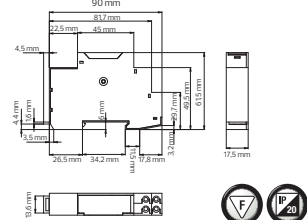

TIMER

- Working voltage: AC 220-240V 50Hz
- Power: 3500W
- Current: 16A