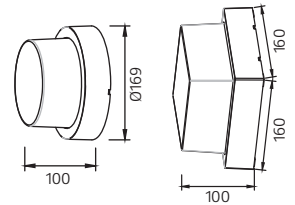

SUGA

- 85-265V / 50-60Hz
- 12W
- 4200K
- Average Life: 30.000 Hrs

BLACK