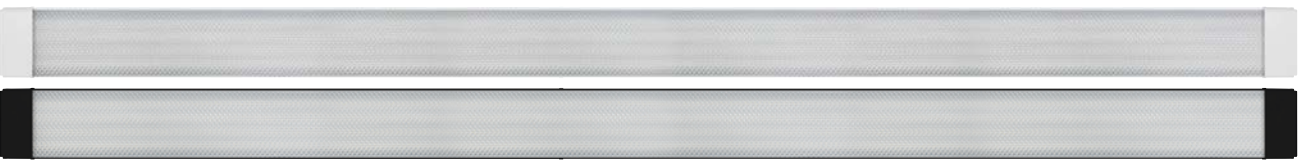

GAMA-60

	GAMA-30	GAMA-60	GAMA-80
	052-006-0060	052-006-0120	052-006-0150

Power	: 30 W	60 W	80 W
Luminous Flux	: 2250 lm	4500 lm	6000 lm
Length (mm)	: A: 600 B: 75 C: 25	A: 1200 B: 75 C: 25	A: 1500 B: 75 C: 25

LED BATTEN LIGHT