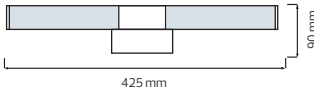

CHROME

- 85-265V / 50-60Hz
- Average Life: 30.000 Hrs
- 1135 lm
- 4200K

EBABIL-12

040 010 0012

CHROME

- 85-265V / 50-60Hz
- Average Life: 30.000 Hrs
- 1135 lm
- 4200K