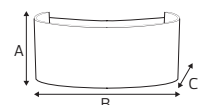

NEUTRON

- 85-265V / 50-60Hz
- 4200K
- Average Life: 30.000 Hrs

BLACK

	NEUTRON-5	NEUTRON-7	NEUTRON-12	NEUTRON-14
Code	076-091-0005	076-091-0007	076-091-0012	076-091-0014
Power	5 W	7 W	12 W	14 W
Luminous Flux	309 lm	452 lm	780 lm	973 lm
Lighting Direction	Up, Down&Front	Up, Down&Front	Up, Down&Front	Up, Down&Front
Sizes (mm)	A: 90 B: 100 C: 48	A: 92 B: 120 C: 50	A: 95 B: 185 C: 50	A: 95 B: 220 C: 53

LED GARDEN LAMP

PROTON

- 85-265V / 50-60Hz
- 4200K
- Average Life: 30.000 Hrs

BLACK

	PROTON-2	PROTON-4	PROTON-6	PROTON-8
Code	076-039-0002	076-039-0004	076-039-0006	076-039-0008
Power	2 W	4 W	6 W	8 W
Luminous Flux	260 lm	360 lm	540 lm	720 lm
Lighting Direction	Up&Down	Up&Down	Up&Down	Up&Down
Sizes (mm)	A: 73 B: 80 C: 38	A: 95 B: 117 C: 38	A: 95 B: 181 C: 42	A: 95 B: 217 C: 49