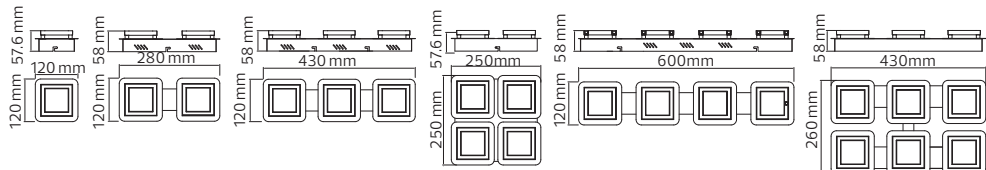

HOROZ ELECTRIC

LED Ceiling Lamp

HOROZ ELECTRIC

**LED Ceiling Lamp
Ceiling Lamp**

CEILING LAMP

LIKYA

- 220-240V / 50-60Hz
- 4000K
- Average Life: 30.000 Hrs

CHROME

	LIKYA-1	LIKYA-2	LIKYA-3	LIKYA-4	LIKYA-5	LIKYA-6
	036-007-0001	036-007-0002	036-007-0003	036-007-0004	036-007-0005	036-007-0006
Power	: 5W	: 2x5W	: 3x5W	: 4x5W	: 4x5W	: 6x5W
Luminous Flux	: 300 lm	: 2x300 lm	: 3x300 lm	: 4x300 lm	: 4x300 lm	: 6x300 lm