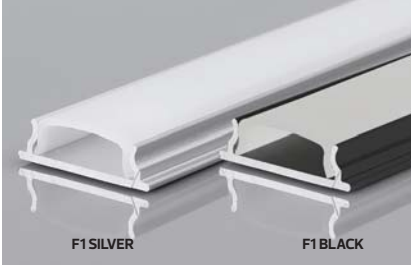

PROFILE

0.7mm

CORNER TYPE

FILEXIBLE TYPE