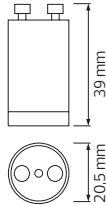

S2	S10
220-240V SINGLE :	4-22W	4-65W
220-240V SERIES :	4-22W	-
110-130V SINGLE :	4-22W	-