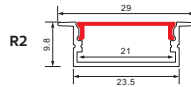

PROFILE

RECESSED TYPE

0.7mm

PROFILE-R1	PROFILE-R1	PROFILE-BR1	PROFILE-R2	PROFILE-R2	PROFILE-BR2	PROFILE-R3	PROFILE-R3	PROFILE-BR3
120-001-1001	120-001-0001	120-001-0011	120-001-1002	120-001-0002	120-001-0012	120-001-1003	120-001-0003	120-001-0013

Lenght	:	2 M	3 M	3 M	2 M	3 M	3 M	2 M	3 M	3 M
Body Color	:	SILVER/BLACK	SILVER/BLACK	BLACK	SILVER/BLACK	SILVER/BLACK	BLACK	SILVER/BLACK	SILVER/BLACK	BLACK