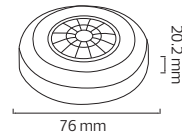

MONDEO

088 001 0010

WHITE

- Detection Range: 360°
- Detection Source: 220-240V / AC
- Power Frequency: 50 / 60Hz
- Rated Load: Max. 400W
- Detection Distance: 8 m Max. (-24°C)
- Time Delay: Min. 10sec ± 3sec Max. 15min ± 2min
- Ambient Light: < 3-2000LUX (adjustable)
- Installation Height: 2.2-4m
- Detection Motion Speed: 0.6-1.5m/s