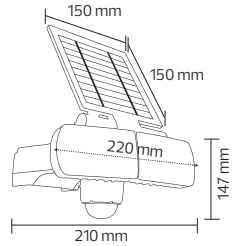

HOROZ ELECTRIC

LED Solar Security Light / LED Solar Projector

ARMOR-8

072 001 0008

- 3.7V DC
- 600 lm
- 6400K
- 2x1.5Ah Li-ion Battery
- Continuous Working Time: 1.5 Hrs
- Charging Time: 6-8 Hrs
- 5V 2.5W 500mA Polysilicon Solar Panel
- Average Life: 50.000 Hrs
- 180° (right-left) & 90° (up-down) rotatable Double Light Source
- 360° rotatable & 5 steps (30°-38°-45°-53°-60°) adjustable Solar Panel

BLACK

- LED Solar Security Light
- LED Solar Projector
- LED Rechargeable Light
- LED Projector
- LED RGB Projector
- LED Frameless Projector
- Portable LED Projector
- LED Projector Stand
- Projector Stand
- Module LED & Apparatus

LED SOLAR SECURITY LIGHT / LED SOLAR PROJECTOR

TIGER

- 3.2V DC
- Average Life: 50.000 Hrs
- 6400K
- Duration Time 12-15 Hours
- Charge & Discharge: >1500 times
- Charging Time: 4-6 Hours (Cloudy 1 day, Rainy 2 days)
- Remote Control: 12m
- With 5m Cable & U Bracket

BLACK

	TIGER-25	TIGER-40	TIGER-60	TIGER-100
	068-012-0025	068-012-0040	068-012-0060	068-012-0100

Power	: 25 W	40 W	60 W	100 W
Luminous Flux	: 320 lm	400 lm	625 lm	890 lm
Battery	: 2x(3.2 / 2.5Ah) Lithium Iron Phosphate	2x(3.2V / 3Ah) Lithium Iron Phosphate	2x(3.2V / 5Ah) Lithium Iron Phosphate	2x(3.2V / 10Ah) Lithium Iron Phosphate
Solar Panel	: Polysilicon, 6V / 3W	Polysilicon, 6V / 6W	Polysilicon, 6V / 8W	Polysilicon, 6V / 12W
Projector Sizes (mm)	: A: 205 B: 158 C: 50	A: 250 B: 200 C: 70	A: 270 B: 223 C: 75	A: 320 B: 260 C: 90
Solar Panel Sizes (mm)	: D: 220 E: 135	D: 260 E: 174	D: 350 E: 235	D: 350 E: 290