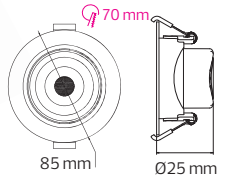

WHITE

BLACK

- 170-265V / 50-60Hz
- Average Life: 20.000 Hrs
- 450 lm