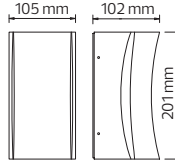

BLACK

- 220-240V / 50-60Hz
- Max. 2x10W LED
- Bulb not included
- Aluminium Body