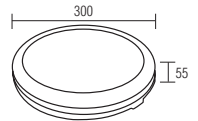

016 070 1030

Linkable / Fast Connector

Release the bracket through push or pull the plastic button

WHITE

BLACK

CCT ADJUSTABLE

CCT Selectable by DIP Switch

3000K