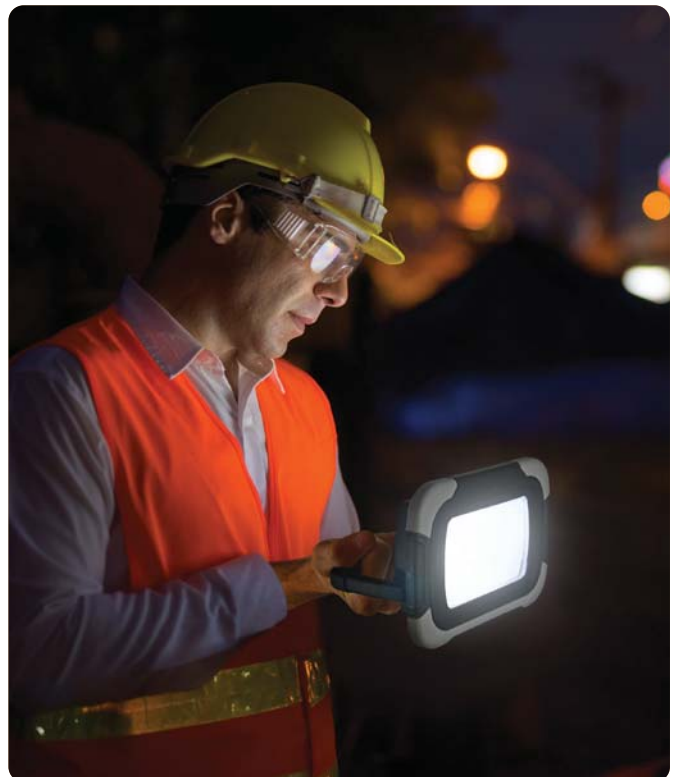

LED SOLAR PROJECTOR / LED RECHARGEABLE PROJECTOR