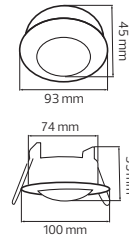

MUSTANG-1

088 002 0001

WHITE

BLACK

- Operation Voltage: 110-240V / 50-60Hz
- Rated Load For LED: Max 300W
- Detection Distance: 6m Max. (<24°C)
- Time-delay: 10 sec - 7 min. (Adjustable)
- Ambient Light: <10LUX - Daylight (Adjustable)

Surface and Recessed installation available

MUSTANG-2

088 002 0002

WHITE

BLACK

- Operation Voltage: 110-240V / 50-60Hz
- Rated Load For LED: Max 300W
- Detection Distance: 6m Max. (<24°C)
- Time-delay: 10 sec - 7 min. (Adjustable)
- Ambient Light: <10LUX - Daylight (Adjustable)

Surface and Recessed installation available

DUSTER

088 003 0001

WHITE

BLACK

- Detection Range: 360°
- Detection Source: 110-240V/AC
- Power Frequency: 50/60Hz
- Rated Load For LED: Max. 200W
- Detection Distance: 6m Max (<24°C)
- Time Delay: 10 sec - 7 min. (Adjustable)
- Ambient Light: <10LUX - Daylight (Adjustable)
- Installation Height: 2.2-4m
- Detection Motion Speed: 0.6-1.5m/s

SANDERO

088 004 0001

WHITE

BLACK

- Detection Range: 360°
- Detection Source: 110-240V/AC
- Power Frequency: 50/60Hz
- Rated Load For LED: Max. 200W
- Detection Distance: 4m-10m Max (<24°C)
- Time Delay: 10 sec - 7 min. (Adjustable)
- Ambient Light: <10LUX - Daylight (Adjustable)
- Installation Height: 2.2-4m
- Detection Motion Speed: 0.6-1.5m/s
- Detection Angle: Wall type 120° / Ceiling Type 360°

NAVARA

088 005 0001

WHITE

BLACK

- Detection Range: 360°
- Detection Source: 110-240V/AC
- Power Frequency: 50/60Hz
- Rated Load For LED: Max. 200W
- Detection Distance: 8m Max (<24°C)
- Time Delay: 10 sec - 7 min. (Adjustable)
- Ambient Light: <10LUX - Daylight (Adjustable)
- Installation Height: 2.2-4m
- Detection Motion Speed: 0.6-1.5m/s
- Detection Angle: Wall type 120° / Ceiling Type 360°