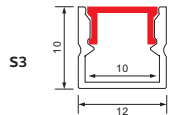

S3 BLACK COVER (BS3)

	PROFILE-S1	PROFILE-S1	PROFILE-BS1	PROFILE-S2	PROFILE-S2	PROFILE-BS2	PROFILE-S3	PROFILE-S3	PROFILE-BS3
	120-002-1001	120-002-0001	120-002-0011	120-002-1002	120-002-0002	120-002-0012	120-002-1003	120-002-0003	120-002-0013
Lenght	: 2 M	3 M	3 M	2 M	3 M	3 M	2 M	3 M	3 M
Body Color	: SILVER/BLACK	SILVER/BLACK	BLACK	SILVER/BLACK	SILVER/BLACK	BLACK	SILVER/BLACK	SILVER/BLACK	BLACK