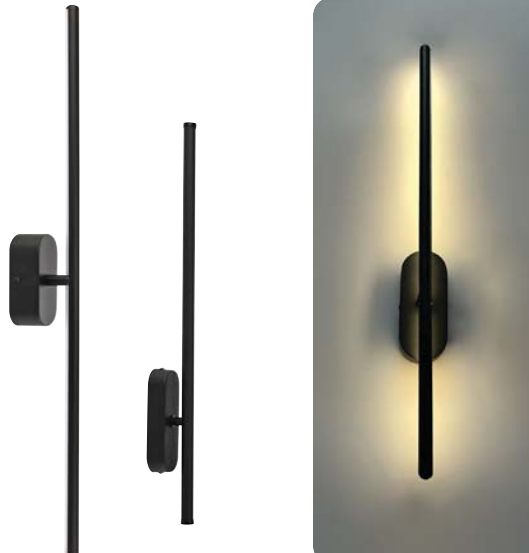

SALDA

SALDA-10	SALDA-14
029-010-0010	029-010-0014

Power	: 10 W	14 W
Luminous Flux	: 372 lm	680 lm
Sizes (mm)	: A: 620 B: 140	A: 920 B: 140