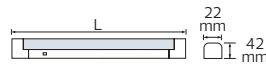

ALFA

- 220-240V / 50-60Hz

	ALFA-6	ALFA-8	ALFA-28
	053-001-0006	053-001-0008	053-001-0028

Power	6 W	8 W	28 W
Length (mm)	L: 267	L: 343	L: 1200

TUBOFIX

- 175-250V / 50-60Hz
- For 60/120 cm double side energized LED Tubes
- LED Tube not included