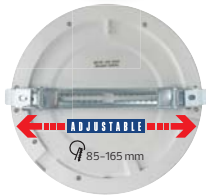

MARTHA-18 3 CCT

016 060 1018

- 100-265V / 50-60Hz
- Average Life: 25.000 Hrs
- 1530 lm
- 3 CCT

Built-in
Photocell & PIR Sensor