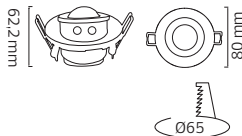

ROVER

088 001 0011

WHITE

- Detection Angle: 360°
- Detection Source: 220-240V / AC
- Power Frequency: 50 / 60Hz
- Rated Load: Max. 800W
- Detection Distance: 6m Max. (-24°C)
- Time Delay: Min. 10sec ± 3sec Max. 15min ± 2min
- Ambient Light: < 3-2000LUX (adjustable)
- Installation Height: 2.2-4m
- Detection Motion Speed: 0.6-1.5m/s