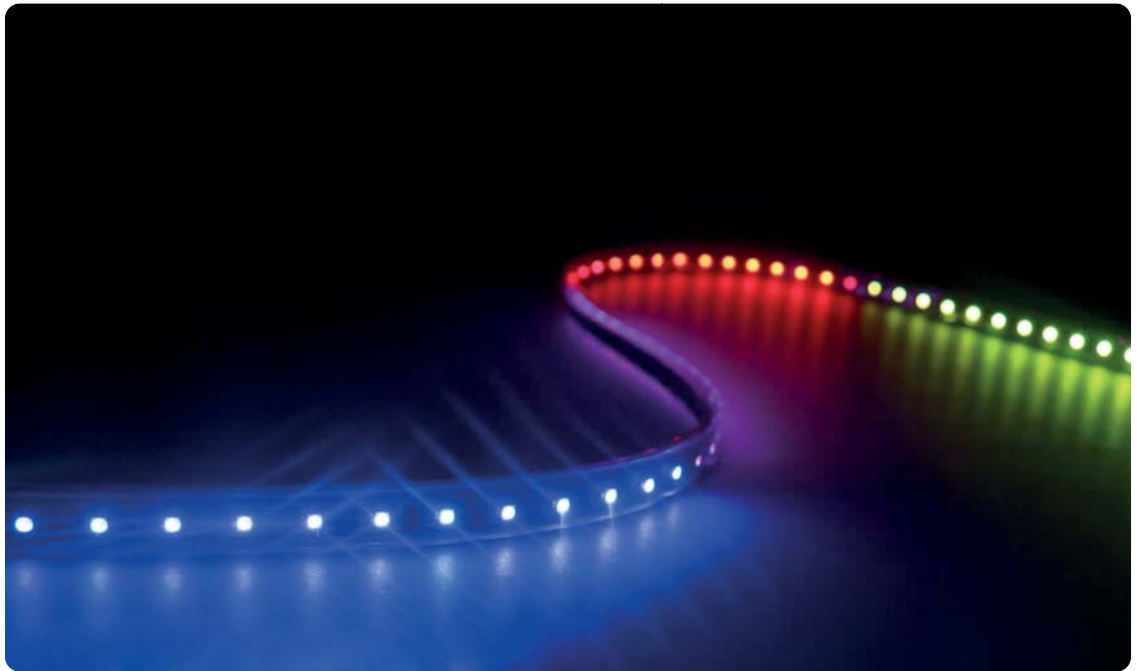

WATERPROOF

- 220-240V / 50-60Hz
- LED View Angle: 120°
- Average Life: 30.000 Hrs

220-240V

VOLGA

VOLGA / RGB

COLORADO

COLORADO / RGB

GANJ

GANJ / RGB

	VOLGA	VOLGA / RGB	COLORADO	COLORADO / RGB	GANJ	GANJ / RGB
	081-004-0001	081-004-0002	081-006-0001	081-006-0002	081-009-0001	081-009-0002

Power :	3.5 W/m	5 W/m	3.9 W/m	7 W/m	6.3 W/m	8 W/m
Luminous Flux :	240 lm/m	-	290 lm/m	-	576 lm/m	-
LED :	60 pcs/m, 50x50, Three Chips, Single Row	60 pcs/m, 50x50, Three Chips, Single Row	156 pcs/m, 28x35, Single Chip, Double Row	108 pcs/m, 28x35, Single Chip, Double Row	180 pcs/m, 28x35, Single Chip, Triple Row	180 pcs/m, 28x35, Single Chip, Triple Row
Socket Sets :	5 sets/50 m Roll	3 sets/50 m Roll	5 sets/50 m Roll	3 sets/50 m Roll	5 sets/50 m Roll	3 sets/50 m Roll
Width :	12.7 mm	14.8 mm	12.5 mm	16.5 mm	16.2 mm	16.5 mm
Thickness :	6 mm	6.8 mm	6 mm	6.8 mm	6.2 mm	6.8 mm