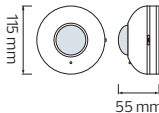

FOCUS

088 001 0001

WHITE

BLACK

- Operation Voltage: 220-240V / 50-60Hz
- Rated Load: Max 1000W
- Detection Distance: 8 ± 1 m Max. (-24°C)
- Time-delay: 5 sec - 10±2 min.
- Ambient Light: < 10Lux - 2000Lux