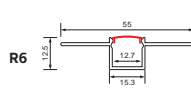

PROFILE

RECESSED TYPE

0.7mm

PROFILE-R5	PROFILE-R5	PROFILE-BR5	PROFILE-R6	PROFILE-R6	PROFILE-BR6	PROFILE-R7	PROFILE-R7	PROFILE-BR7
120-001-1005	120-001-0005	120-001-0015	120-001-1006	120-001-0006	120-001-0016	120-001-1007	120-001-0007	120-001-0017

Lenght	:	2 M	3 M	3 M	2 M	3 M	3 M	2 M	3 M	3 M
Body Color	:	SILVER/BLACK	SILVER/BLACK	BLACK	SILVER/BLACK	SILVER/BLACK	BLACK	SILVER/BLACK	SILVER/BLACK	BLACK