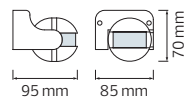

LINEA

WHITE

BLACK

088 001 0003

- Operation Voltage: 220-240V / 50-60Hz
- Detection Distance: 8 + 2 m Max. (<24°C)
- Time-delay: 5 sec - 8+2 min.
- Ambient Light: <10Lux - 2000Lux
- Rated Load: Max. 1000W