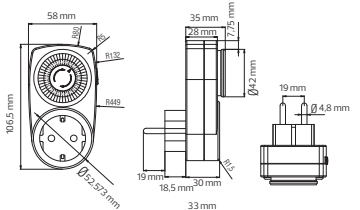

TIMER

- Working voltage: AC 220-240V 50Hz
- Power: 3500W
- Current: 16A