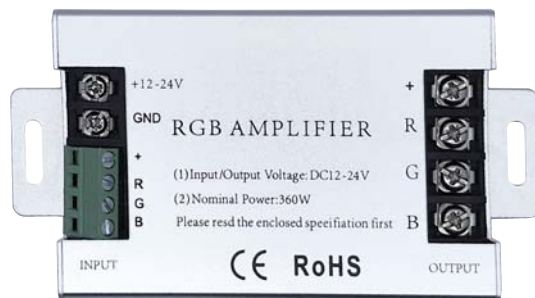

AMPLIFIER

- Input Voltage: DC 12V - 24V
- Output Voltage: DC 12V - 24V

AMPLIFIER-12A	AMPLIFIER-30A
101-001-0144	101-001-0360

Output Power	: 144 W	360 W
Output Current	: 4A/Each Color	10A/Each Color
35x28 RGB LED Strip	: 30 Meters with 60 Leds/Meter	75 Meters with 60 Leds/Meter
50x50 RGB LED Strip	: 10 Meters with 60 Leds/Meter	25 Meters with 60 Leds/Meter