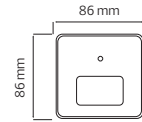

LED Recessed Sensor Lamp Recessed Lamp / LED Inground & Recessed Lamp

DIAMOND

- 180-265V / 50-60Hz
- 70 lm
- 4200K
- Average Life: 30.000 Hrs

WHITE

BLACK

079 026 0001