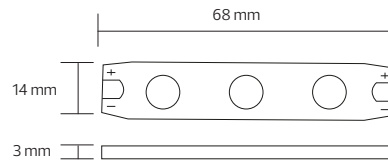

NELSON

081 024 0001

10000K

RED

GREEN

BLUE

AMBER

12V DC

WATERPROOF

- Average Life: 50.000 Hrs
- 110 lm
- LED View Angle: 160°
- 8.5 gr/module
- 1set: 20 module

NELSON/RGB

081 024 0002

RGB

LED MODULE STRIP