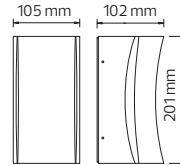

SAFARI

075 020 0001

BLACK

- 220-240V / 50-60Hz
- Max. 2x10W LED
- Bulb not included
- Aluminium Body

SERVI

076 009 0012

BLACK

WHITE

- 100-240V / 50-60Hz
- 4200K
- 750 lm
- Average Life: 30.000 Hrs

BLACK

- 220-240V / 50-60Hz
- 4100K
- Average Life: 30.000 Hrs
- Aluminium Body

SELVI

SALKIM

ZAKKUM

MEŞE

TAFLAN

ARDIÇ

	SELVI	SALKIM	ZAKKUM	MEŞE	TAFLAN	ARDIÇ
Power	6 W	6 W	6 W	12 W	5.5 W	5.5 W
Luminous Flux	120 lm	180 lm	330 lm	650 lm	200 lm	245 lm
LED Type	COB	COB	SMD	SMD	SMD	POWER
IP	44	44	54	54	44	54
Lighting Direction	Up&Down	Up&Down	Down	Up&Down	All Directions	Down