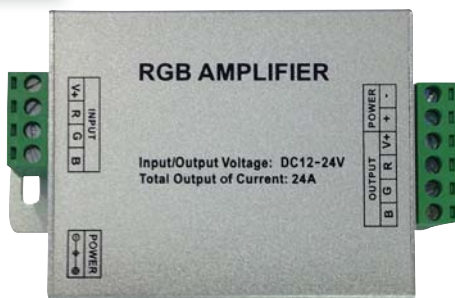

AMPLIFIER

- Input Voltage: DC 12V - 24V
- Output Voltage: DC 12V - 24V

AMPLIFIER-12A	AMPLIFIER-30A
101-001-0144	101-001-0360

Output Power	: 144 W	360 W
Output Current	: 4A/Each Color	10A/Each Color
35x28 RGB LED Strip	: 30 Meters with 60 Leds/Meter	75 Meters with 60 Leds/Meter
50x50 RGB LED Strip	: 10 Meters with 60 Leds/Meter	25 Meters with 60 Leds/Meter