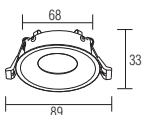

KAKTÜS

- Lamp holder not included
- Max. 10W LED

WHITE

BLACK

KAKTÜS-R

015-034-0001