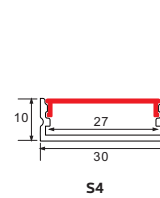

PROFILE

SURFACE TYPE

0.7mm

	PROFILE-S1	PROFILE-S1	PROFILE-BS1	PROFILE-S2	PROFILE-S2	PROFILE-BS2	PROFILE-S3	PROFILE-S3	PROFILE-BS3
	120-002-1001	120-002-0001	120-002-0011	120-002-1002	120-002-0002	120-002-0012	120-002-1003	120-002-0003	120-002-0013
Lenght	: 2 M	3 M	3 M	2 M	3 M	3 M	2 M	3 M	3 M
Body Color	: SILVER/BLACK	SILVER/BLACK	BLACK	SILVER/BLACK	SILVER/BLACK	BLACK	SILVER/BLACK	SILVER/BLACK	BLACK

PROFILE

SURFACE TYPE

0.7mm

S4

	PROFILE-S4	PROFILE-S4	PROFILE-BS4	PROFILE-S5	PROFILE-S5	PROFILE-BS5
	120-002-1004	120-002-0004	120-002-0014	120-002-1005	120-002-0005	120-002-0015
Lenght	: 2 M	3 M	3 M	2 M	3 M	3 M
Body Color	: SILVER/BLACK	SILVER/BLACK	BLACK	SILVER/BLACK	SILVER/BLACK	BLACK