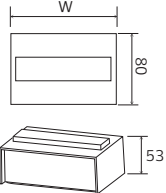

TWIST

- 85-265V / 50-60Hz
- Average Life: 25.000 Hrs
- 4200K

BLACK