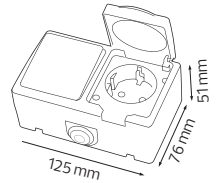

ATOM

250V~

112 100 0004

ONE WAY SWITCH (10A)

112 100 0007

TWO WAY SWITCH (10A)

112 100 0006

2-GANG ONE WAY SWITCH (10A)

112 100 0001

GROUNDING SOCKET (16A)

112 100 0003

1-GANG GROUNDING SOCKET (16A)
1-GANG ONE WAY SWITCH (10A)

112 100 0005

1-GANG GROUNDING SOCKET (16A)
2-GANG ONE WAY SWITCH (10A)

112 100 0002

2-GANG GROUNDING SOCKET (16A)

SWITCH / SOCKET