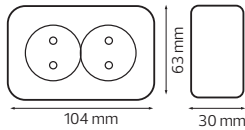

112 003 0002

■ 2-GANG SOCKET (16A)