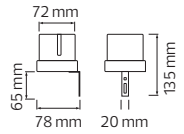

Light Control Photosensor

LUXOR

WHITE

089 001 0003

- Operation Voltage: 220-240V / 50-60Hz
- Ambient Light: <50Lux
- Load Power: 2700W (25A)