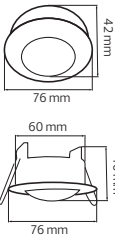

MUSTANG-1

088 002 0001

WHITE

BLACK

- Operation Voltage: 110-240V / 50-60Hz
- Rated Load For LED: Max 300W
- Detection Distance: 6m Max. (<24°C)
- Time-delay: 10 sec - 7 min. (Adjustable)
- Ambient Light: <10LUX - Daylight (Adjustable)

Surface and Recessed installation available

MUSTANG-2

088 002 0002

WHITE

BLACK

- Operation Voltage: 110-240V / 50-60Hz
- Rated Load For LED: Max 300W
- Detection Distance: 6m Max. (<24°C)
- Time-delay: 10 sec - 7 min. (Adjustable)
- Ambient Light: <10LUX - Daylight (Adjustable)

Surface and Recessed installation available

DUSTER

088 003 0001

WHITE

BLACK

- Detection Range: 360°
- Detection Source: 110-240V/AC
- Power Frequency: 50/60Hz
- Rated Load For LED: Max. 200W
- Detection Distance: 6m Max (<24°C)
- Time Delay: 10 sec - 7 min. (Adjustable)
- Ambient Light: <10LUX - Daylight (Adjustable)
- Installation Height: 2.2-4m
- Detection Motion Speed: 0.6-1.5m/s

SANDERO

088 004 0001

WHITE

BLACK

- Detection Range: 360°
- Detection Source: 110-240V/AC
- Power Frequency: 50/60Hz
- Rated Load For LED: Max. 200W
- Detection Distance: 4m-10m Max (<24°C)
- Time Delay: 10 sec - 7 min. (Adjustable)
- Ambient Light: <10LUX - Daylight (Adjustable)
- Installation Height: 2.2-4m
- Detection Motion Speed: 0.6-1.5m/s
- Detection Angle: Wall type 120° / Ceiling Type 360°

NAVARA

088 005 0001

WHITE

BLACK

- Detection Range: 360°
- Detection Source: 110-240V/AC
- Power Frequency: 50/60Hz
- Rated Load For LED: Max. 200W
- Detection Distance: 8m Max (<24°C)
- Time Delay: 10 sec - 7 min. (Adjustable)
- Ambient Light: <10LUX - Daylight (Adjustable)
- Installation Height: 2.2-4m
- Detection Motion Speed: 0.6-1.5m/s
- Detection Angle: Wall type 120° / Ceiling Type 360°