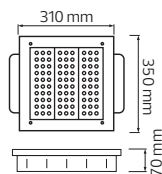

107 001 0002

- TRIPOD DOUBLE STAND
- 1.8 meter H05VV-F cable

LED Canopy Light

FALCON

069 001 0110

RECESSED

HOROZ ELECTRIC

LED Solar Street Light