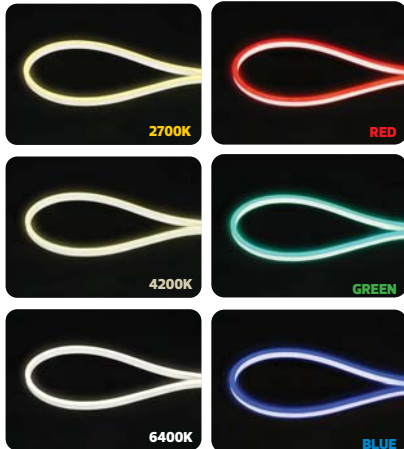

LED Strip / RGB RF Controller / Socket Set
RGB Socket Set / LED Driver
Touch Controller / RGB Controller / RGB Amplifier
LED Module Strip / Aluminium Profile

WATERPROOF

- 220-240V / 50-60Hz
- Average Life: 30.000 Hrs

220-240V

LED STRIP

NEOLED/SLIM

NEOLED

NEOLED/RGB

	NEOLED/SLIM	NEOLED	NEOLED/RGB
	081-010-0003	081-010-0001	081-010-0002
Power :	5,8 W/m	6 W/m	9 W/m
Luminous Flux :	520 lm/m	540 lm/m	-
LED :	120 pcs/m, 28x35	120 pcs/m, 28x35	72 pcs/m, 50x50
Socket Sets :	5 sets/100 m Roll	5 sets/100 m Roll	3 sets/50 m Roll
Width :	7 mm	15 mm	10 mm
Thickness :	15 mm	15 mm	20 mm