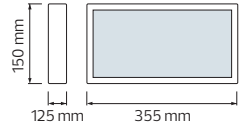

ROBSON

- 220-240V / 50-60Hz
- 100 lm
- 1.2V 350mAh Rechargeable Ni-Cd Battery
- Average Life: 20,000 Hrs
- Duration Time: 120 minutes

084 020 0002

EXIT & SAFETY

RECHARGEABLE

EMERGENCY

AUTOMATIC LIGHT-UP