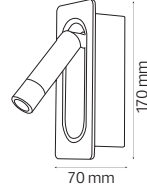

WHITE

BLACK

- 85-265V / 50-60Hz
- 100 lm
- 4200K
- Average Life: 30.000 Hrs

150x45x50mm