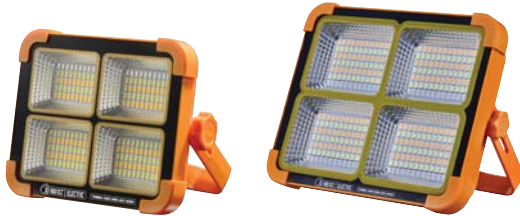

TURBO 3 CCT

- 3.7V DC
- Average Life: 25.000 Hrs
- 3000K-4200K-6400K

CCT ADJUSTABLE