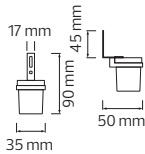

HOROZ ELECTRIC

Light Control Photosensor / Sensor

Light Control Photosensor

FLASH

WHITE

089 001 0001

- Operation Voltage: 220-240V / 50-60Hz
- Ambient Light: <5-15 Lux
- Load Power: 1000W (6A)