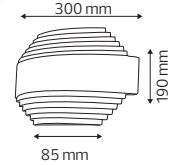

SPARTA-2

- 85-265V 50-60Hz
- 4200K
- 610 lm
- Average Life:30.000 Hrs

BLACK

076 085 0012