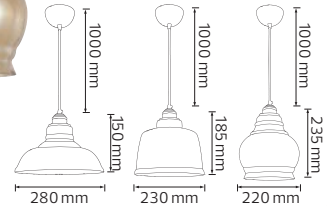

DREAM

021 020 0001

SHARP

021 019 0001

RONDO

021 018 0001

AMBER

TITANIUM

- 250V~/4A
- Max. 60W
- Glass

GLOBAL

021 021 0001

GLOBAL-X

021 021 0002

AMBER

TITANIUM

- 250V~/4A
- Max. 60W
- Glass

AMPER

021 022 0001

COPPER

- 250V~/4A
- Max. 60W
- For Glass Pendant

ELEMENT-1

021 015 0001

AMBER

TITANIUM

ELEMENT-2

021 015 0002

CLEAR COPPER

CLEAR CHROME

- 250V~/4A
- Max. 60W
- Glass