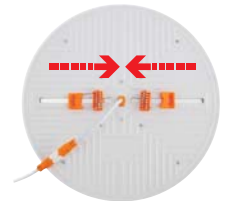

ADJUSTABLE CUT HOLE