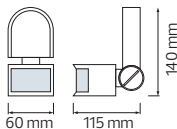

CORONA

WHITE

BLACK

088 001 0002

- Operation Voltage: 220-240V / 50-60Hz
- Detection Distance: 12x1m Max. (<24°C)
- Time-delay: 5 sec - 7+2min.
- Ambient Light: <10Lux - 2000Lux
- Rated Load: Max. 1000W