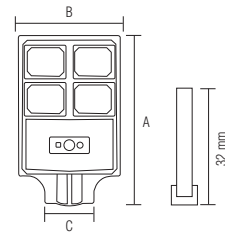

COMPACT PRO-20	COMPACT PRO-30	COMPACT PRO-40
	074-010-1020	074-010-1030	074-010-1040
Power	20 W	30 W	40 W
Luminous Flux	150 lm	190 lm	400 lm
Battery	3.2V3Ah Lithium Iron Phosphate	3.2V3Ah Lithium Iron Phosphate	3.2V3.6Ah Lithium Iron Phosphate
Solar Panel	Polycrystalline Silicon 5V/2W	Polycrystalline Silicon 5V/3W	Polycrystalline Silicon 5V/5W
Street Lamp Sizes (mm)	A:273 B:165 C:55	A:333 B:165 C:55	A:393 B:165 C:55