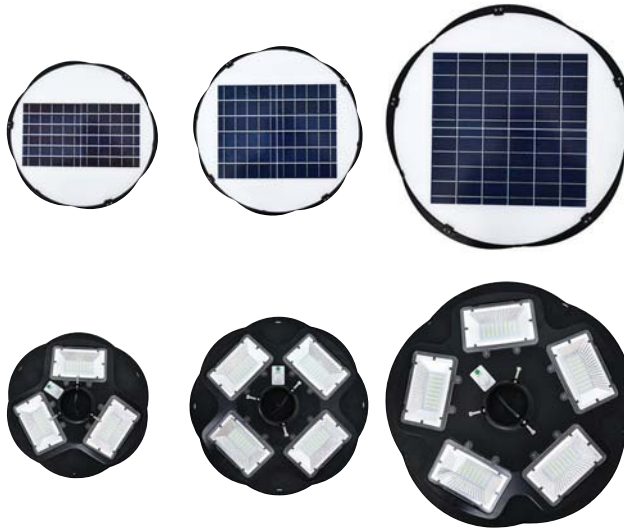

HOROZ ELECTRIC

LED Solar Street Light

COMBAT

- 3.2V DC
- Average Life: 50.000 Hrs
- 6400K
- Duration Time 12-15 Hours
- Charge&Discharge: >1500 times
- Charging Time: 4-6 Hours (Cloudy 1 day, Rainy 2 days)
- Remote Control: 8-10m
- With 2x1.2m Pole