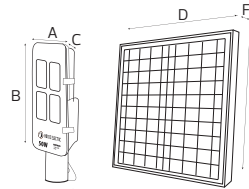

LAGUNA

BLACK

- 3.2V DC
- Average Life: 50.000 Hrs
- 6400K
- Duration Time 12-15 Hours
- Charge&Discharge: >1500 times
- Charging Time: 4-6 Hours (Cloudy 1 day, Rainy 2 days)
- Remote Control: 12m
- With 1.2m Cable, Lamp Arm & U Bracket

	LAGUNA-50	LAGUNA-100	LAGUNA-200
	074-006-0050	074-006-0100	074-006-0200

Power	: 50 W	100 W	200 W
Luminous Flux	: 950 lm	1300 lm	2050 lm
Battery	: 2 x 3.2V 5Ah Lithium Iron Phosphate	3 x 3.2V 5Ah Lithium Iron Phosphate	5 x 3.2V 5Ah Lithium Iron Phosphate
Solar Panel	: Polysilicon, 6V/12W	Polysilicon, 6V/16W	Polysilicon, 6V/33W
Installation Height	: 3 Meters	3-4 Meters	4-5 Meters
Street Lamp Sizes (mm)	: A: 160 B: 378 C: 63	A: 185 B: 444 C: 63	A: 230 B: 575 C: 75
Solar Panel Sizes (mm)	: D: 340 E: 290 F: 17	D: 350 E: 350 F: 17	D: 645 E: 360 F: 17

LED SOLAR STREET LIGHT