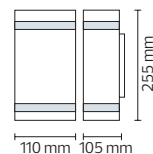

GARDENYA

- 220-240V / 50-60Hz
- Stainless Steel Body+PC