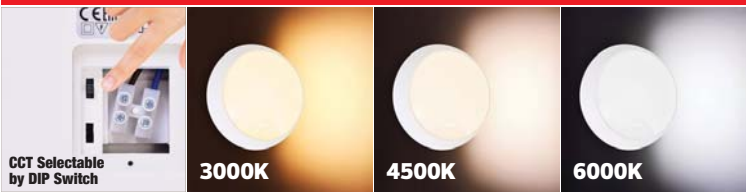

CCT ADJUSTABLE

- **20W SMD LED**
- **PIR Sensor**
- **Sensor Adjustable**

LED BULKHEAD LAMP