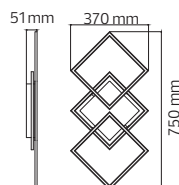

CHROME

- 180-240V / 50-60Hz
- Average Life: 30.000 Hrs
- 2400 lm
- 4000K