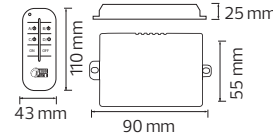

CONTROLLER

Wireless Lighting
Controller Switch

- Working voltage: AC 180-250V 50Hz
- Operation Range: 30m-60m in 360 degree (in open area)
- Tungsten filament lamps 1000W
- Energy saving lamp / LED ≤ 300W
- Working voltage: 12V (A23 alkaline battery)