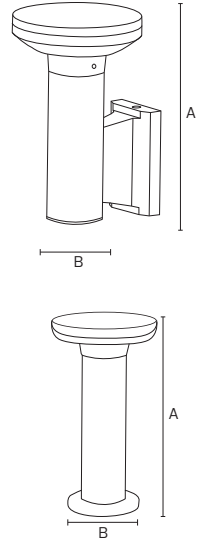

	DEXTER-1	DEXTER-2	DEXTER-3	DEXTER-4
	076-115-0001	076-115-0002	076-115-0003	076-115-0004
Sizes (mm)	A: 200 B: 65	A: 300 B: 150	A: 500 B: 150	A: 800 B: 150

LED GARDEN LAMP

HOROZ ELECTRIC

LED Garden Lamp

CALEX