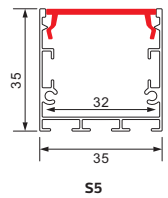

PROFILE

SURFACE TYPE

0.7mm

	PROFILE-S1	PROFILE-S1	PROFILE-BS1	PROFILE-S2	PROFILE-S2	PROFILE-BS2	PROFILE-S3	PROFILE-S3	PROFILE-BS3
	120-002-1001	120-002-0001	120-002-0011	120-002-1002	120-002-0002	120-002-0012	120-002-1003	120-002-0003	120-002-0013
Lenght	: 2 M	3 M	3 M	2 M	3 M	3 M	2 M	3 M	3 M
Body Color	: SILVER/BLACK	SILVER/BLACK	BLACK	SILVER/BLACK	SILVER/BLACK	BLACK	SILVER/BLACK	SILVER/BLACK	BLACK

PROFILE

SURFACE TYPE

0.7mm

S5

	PROFILE-S4	PROFILE-S4	PROFILE-BS4	PROFILE-S5	PROFILE-S5	PROFILE-BS5
	120-002-1004	120-002-0004	120-002-0014	120-002-1005	120-002-0005	120-002-0015
Lenght	: 2 M	3 M	3 M	2 M	3 M	3 M
Body Color	: SILVER/BLACK	SILVER/BLACK	BLACK	SILVER/BLACK	SILVER/BLACK	BLACK