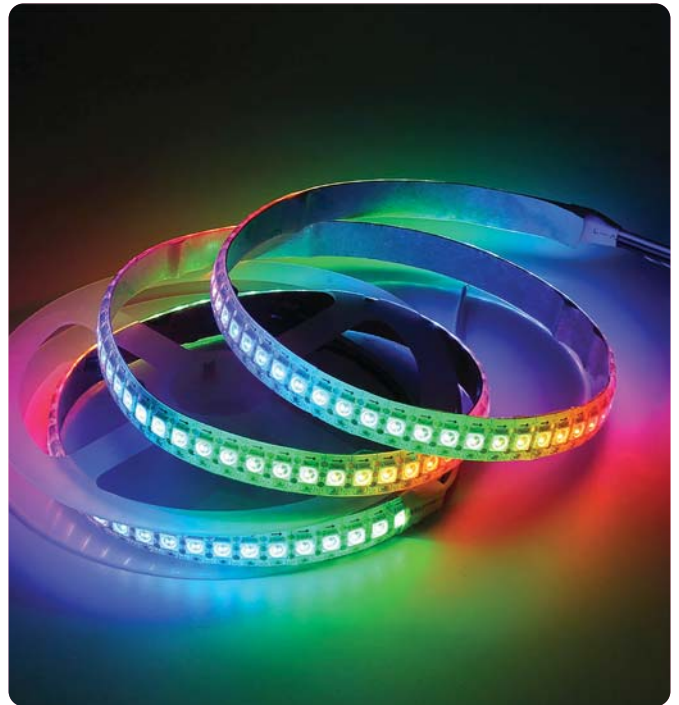

DIGITAL

- 220V / 12V-24V (With Adapter)
- RGB
- Average Life: 25.000 Hrs

SYNCHRONOUS WITH ENVIRONMENT VOICES/HUMAN VOICES

12V DC

24V DC

DIGITAL-5	DIGITAL-10
081-030-0001	081-030-0002

Power :	10W/m	10W/m
Luminous Flux :	200 lm/m	200 lm/m
LED :	60 pcs/m, 50x50, Three Chips, Single Row	60 pcs/m, 50x50, Three Chips, Single Row
Sets Included :	1 Adapter, 1 Remote Controller 1 RGB Controller	1 Adapter, 1 Remote Controller 1 RGB Controller
Length :	5 m	10 m
Cut Distance :	50 mm	100 mm
Size :	6x16 mm	6x16 mm

VICTORY

- 220V / 12V-24V (With Adapter)
- RGB
- Average Life: 25.000 Hrs

12V DC

24V DC

VICTORY-5	VICTORY-10
081-028-0001	081-028-0002

Power :	10W/m	10W/m
Luminous Flux :	800 lm/m	800 lm/m
LED :	60 pcs/m, 50x50, Three Chips, Single Row	60 pcs/m, 50x50, Three Chips, Single Row
Sets Included :	1 Adapter, 1 Remote Controller 1 RGB Controller	1 Adapter, 1 Remote Controller 1 RGB Controller
Length :	5 m	10 m
Cut Distance :	50 mm	100 mm
Size :	2x10 mm	2x10 mm