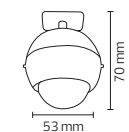

WHITE

BLACK

- Detection Range: 360°
- Detection Source: 110-240V/AC
- Power Frequency: 50/60Hz
- Rated Load For LED: Max. 200W
- Detection Distance: 8m Max (<24°C)
- Time Delay: 10 sec - 7 min. (Adjustable)
- Ambient Light: <10LUX - Daylight (Adjustable)
- Installation Height: 2.2-4m
- Detection Motion Speed: 0.6-1.5m/s
- Detection Angle: Wall type 120° / Ceiling Type 360°