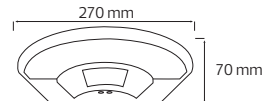

076 068 0008

CUBE-G

BLACK

- 100-265V 50-60Hz
- 4200K
- 770 lm
- Average Life:30.000 Hrs

076 069 0008

LED GARDEN LAMP

MAGMA-15

076 090 0015