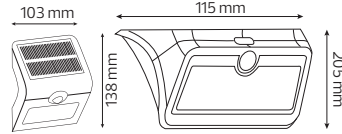

SIRIUS

- 4000K
- Solar Charging Time: 8-10 Hours
- Average Life: 50.000 Hrs

	SIRIUS-1	SIRIUS-2
	078-012-0001	078-012-0002
Power :	1W	2W
Luminous Flux :	140 lm (Strong) - 8 lm (Weak)	240 lm (Strong) - 12 lm (Weak)
Battery :	3.7V 1200 mAh LI-Ion	3.7V 2200 mAh LI-Ion
Back Light :	Yes (Blue)	No

WITH PIR SENSOR

- 6400K
- 1.5 lm
- Average Life: 100.000 Hrs

VENÜS

MARS

NEPTUN

PLUTON

HALLEY

CRYSTAL

	VENÜS	MARS	NEPTUN	PLUTON	HALLEY	CRYSTAL
	078-001-0001	078-002-0001	078-004-0001	078-005-0001	078-006-0001	078-009-0001
Battery :	Ni-MH AA 200 mAh 1.2V	Ni-MH AA 200 mAh 1.2V	Ni-MH AA 100 mAh 1.2V	Ni-MH AA 100 mAh 1.2V	Ni-MH AA 100 mAh 1.2V	Ni-MH AA 100 mAh 1.2V
ON/OFF :	Yes	Yes	No	No	No	No