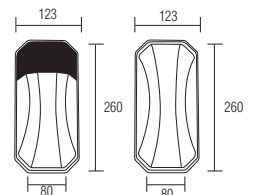

CRUZ

TANGO

BLADE

WHITE

BLACK

- 100-265V / 50-60Hz
- 4200K
- Average Life: 30.000 Hrs

	CRUZ	TANGO	BLADE
	076-063-0024	076-064-0024	076-065-0024
Power	24 W	24 W	24 W
Luminous Flux	1800 lm	1800 lm	1800 lm