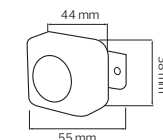

WHITE

BLACK

- Detection Range: 360°
- Detection Source: 110-240V/AC
- Power Frequency: 50/60Hz
- Rated Load For LED: Max. 200W
- Detection Distance: 4m-10m Max (<24°C)
- Time Delay: 10 sec - 7 min. (Adjustable)
- Ambient Light: <10LUX - Daylight (Adjustable)
- Installation Height: 2.2-4m
- Detection Motion Speed: 0.6-1.5m/s
- Detection Angle: Wall type 120° / Ceiling Type 360°