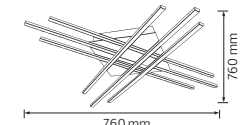

CHROME

- 110-240V / 50-60Hz
- Average Life: 50.000 Hrs
- 3964 lm
- 4000K