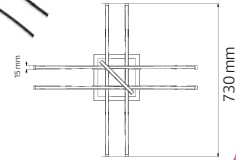

CHROME

BLACK

- 180-240V / 50-60Hz
- Average Life: 30.000 Hrs
- 2800 lm
- 4000K