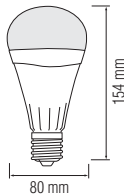

DURAMAX-12

- 100-250V / 50-60Hz
- Average Life: 30.000 Hrs
- 1150 lm
- 6400K
- 3.7V 2200mAh Li-Ion Battery
- Emergency Work: 4.5W - 500 lm

001 055 0012

Rechargeable
Emergency
LED
Bulb