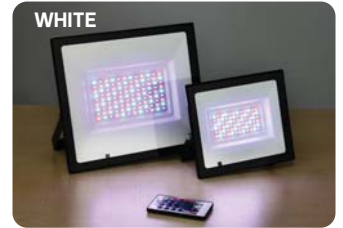

PEGASUS

- 100-265V / 50-60Hz
- Average Life: 25.000 Hrs
- 6400K