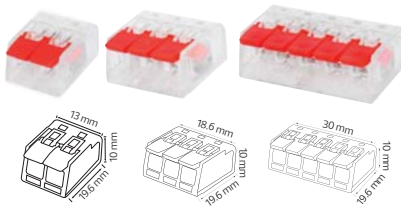

Connector / Terminal / Wire Spring / Terminal Block

SLIM CONNECTOR

- 450V-
- Max. 32A
- Wire Range: 0.2 - 4 mm²
- Transparent