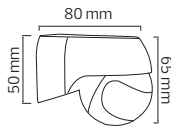

TUCSON

WHITE

088 001 0009

- Detection Source: 220-240V / AC
- Power Frequency: 50/60Hz
- Rated Load: Max. 800W
- Detection Distance: 12m Max. (<24°C)
- Time Delay: Min. 10sec + 3sec Max. 15min + 2min
- Ambient Light: <3-2000LUX (adjustable)
- Installation Height: 1.8-2.5m
- Detection Motion Speed: 0.6-1.5m/s