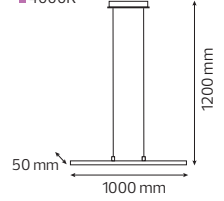

CAMEL-24

019 032 0024

CHROME

- 110-240V / 50-60Hz
- Average Life: 30.000 Hrs
- 1800 lm
- 4000K