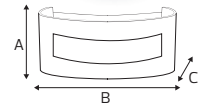

NEUTRON

- 85-265V / 50-60Hz
- 4200K
- Average Life: 30.000 Hrs

BLACK

	NEUTRON-5	NEUTRON-7	NEUTRON-12	NEUTRON-14
Code	076-091-0005	076-091-0007	076-091-0012	076-091-0014
Power	5 W	7 W	12 W	14 W
Luminous Flux	309 lm	452 lm	780 lm	973 lm
Lighting Direction	Up, Down&Front	Up, Down&Front	Up, Down&Front	Up, Down&Front
Sizes (mm)	A: 90 B: 100 C: 48	A: 92 B: 120 C: 50	A: 95 B: 185 C: 50	A: 95 B: 220 C: 53

LED GARDEN LAMP

PROTON

- 85-265V / 50-60Hz
- 4200K
- Average Life: 30.000 Hrs

BLACK

	PROTON-2	PROTON-4	PROTON-6	PROTON-8
Code	076-039-0002	076-039-0004	076-039-0006	076-039-0008
Power	2 W	4 W	6 W	8 W
Luminous Flux	260 lm	360 lm	540 lm	720 lm
Lighting Direction	Up&Down	Up&Down	Up&Down	Up&Down
Sizes (mm)	A: 73 B: 80 C: 38	A: 95 B: 117 C: 38	A: 95 B: 181 C: 42	A: 95 B: 217 C: 49