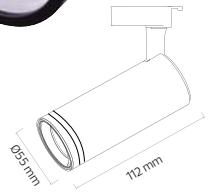

- **WHITE**
- **BLACK**

- 220-240V / 50-60Hz
- Max.10W LED
- Bulb not included