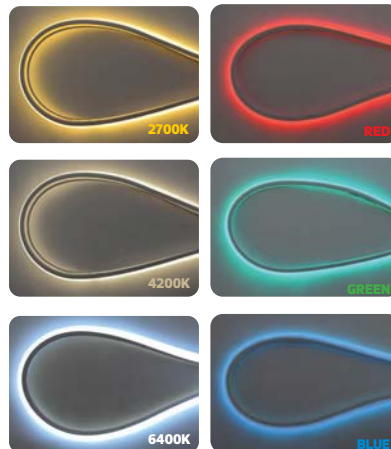

220-240V

LED STRIP

NEOLED/SLIM

NEOLED

NEOLED/RGB

	NEOLED/SLIM	NEOLED	NEOLED/RGB
	081-010-0003	081-010-0001	081-010-0002
Power :	5,8 W/m	6 W/m	9 W/m
Luminous Flux :	520 lm/m	540 lm/m	-
LED :	120 pcs/m, 28x35	120 pcs/m, 28x35	72 pcs/m, 50x50
Socket Sets :	5 sets/100 m Roll	5 sets/100 m Roll	3 sets/50 m Roll
Width :	7 mm	15 mm	10 mm
Thickness :	15 mm	15 mm	20 mm