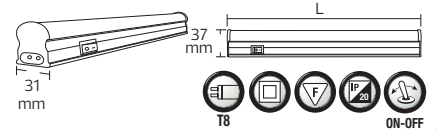

ALFA

- 220-240V / 50-60Hz

	ALFA-6	ALFA-8	ALFA-28
	053-001-0006	053-001-0008	053-001-0028

Power	6 W	8 W	28 W
Length (mm)	L: 267	L: 343	L: 1200

TUBOFIX

- 175-250V / 50-60Hz
- For 60/120 cm double side energized LED Tubes
- LED Tube not included