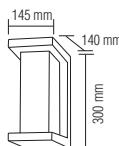

BLACK

- 85-265V 50-60Hz
- 4200K
- 1800 lm
- Average Life:30.000 Hrs