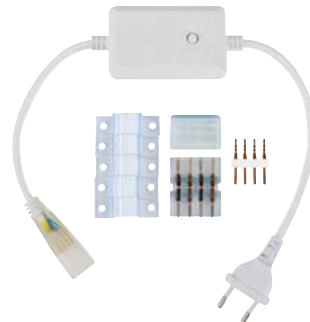

VOLGA RGB SOCKET	COLORADO RGB SOCKET	GANJ RGB SOCKET	NEOLED RGB SOCKET
081-004-0012	081-006-0012	081-009-0012	081-010-0012
10 mm	12 mm	12 mm	10 mm