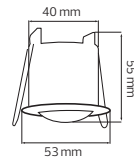

WHITE

BLACK

- Detection Range: 360°
- Detection Source: 110-240V/AC
- Power Frequency: 50/60Hz
- Rated Load For LED: Max. 200W
- Detection Distance: 6m Max (<24°C)
- Time Delay: 10 sec - 7 min. (Adjustable)
- Ambient Light: <10LUX - Daylight (Adjustable)
- Installation Height: 2.2-4m
- Detection Motion Speed: 0.6-1.5m/s