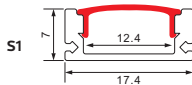

S1 BLACK COVER (BS1)

	PROFILE-S1	PROFILE-S1	PROFILE-BS1	PROFILE-S2	PROFILE-S2	PROFILE-BS2	PROFILE-S3	PROFILE-S3	PROFILE-BS3
	120-002-1001	120-002-0001	120-002-0011	120-002-1002	120-002-0002	120-002-0012	120-002-1003	120-002-0003	120-002-0013
Lenght	: 2 M	3 M	3 M	2 M	3 M	3 M	2 M	3 M	3 M
Body Color	: SILVER/BLACK	SILVER/BLACK	BLACK	SILVER/BLACK	SILVER/BLACK	BLACK	SILVER/BLACK	SILVER/BLACK	BLACK