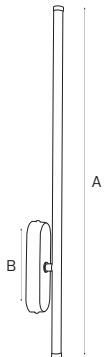

BLACK

- 85-240V / 50-60Hz
- 4200K
- Average Life: 30.000 Hrs