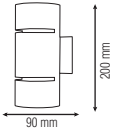

HOROZ ELECTRIC

LED Wall Light

BELEK

029 009 0003

WHITE

BLACK

- 85-265V / 50-60Hz
- 100 lm
- 4200K
- Average Life: 30.000 Hrs

150x45x50mm

MAESTRO

029 008 0010

BLACK

- 85-265V / 50-60Hz
- 425 lm
- 4200K
- Average Life: 30.000 Hrs

HOROZ ELECTRIC

LED Wall Light

SALDA

SALDA-10	SALDA-14
029-010-0010	029-010-0014

Power	: 10 W	14 W
Luminous Flux	: 372 lm	680 lm
Sizes (mm)	: A: 620 B: 140	A: 920 B: 140

BLACK

- 85-240V / 50-60Hz
- 4200K
- Average Life: 30.000 Hrs

LED WALL LIGHT