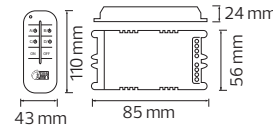

CONTROLLER

Wireless Lighting
Controller Switch

- Working voltage: AC 180-250V 50Hz
- Operation Range: 30m-60m in 360 degree (in open area)
- Tungsten filament lamps 1000W
- Energy saving lamp / LED ≤ 300W
- Working voltage: 12V (A23 alkaline battery)