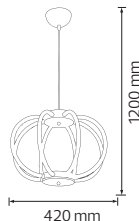

PHOENIX

019 020 0038

CHROME

RED COPPER

- 110-240V / 50-60Hz
- Average Life: 30.000 Hrs
- 2623 lm
- 4000K