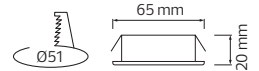

MAT CHROME

- 185-264V / 50-60Hz
- Average Life: 30.000 Hrs
- 100 lm
- 4200K