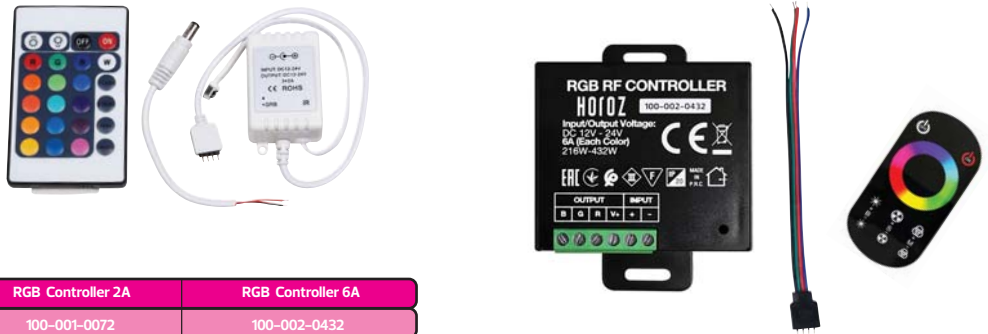

RGB CONTROLLER

RGB Controller 2A	RGB Controller 6A
100-001-0072	100-002-0432

Output Power	: 72 W	216 W-432 W
Output Current	: 2A/Each Color	6A/Each Color
Input Voltage	: DC 12V-DC 24V	DC 12V-DC 24V
Output Voltage	: DC 12V-DC 24V	DC 12V-DC 24V
35x28 RGB LED Strip	: 15 Meters with 60 Leds/Meter	45 Meters with 60 Leds/Meter
50x50 RGB LED Strip	: 5 Meters with 60 Leds/Meter	15 Meters with 60 Leds/Meter
Type	: IR	RF