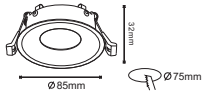

KARANFİL

- Lamp holder not included
- Max. 10W LED

WHITE

BLACK

KARANFİL-R

015-022-0050