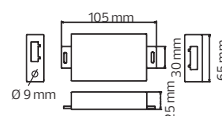

AMPLIFIER-12A	AMPLIFIER-30A
101-001-0144	101-001-0360

Output Power	: 144 W	360 W
Output Current	: 4A/Each Color	10A/Each Color
35x28 RGB LED Strip	: 30 Meters with 60 Leds/Meter	75 Meters with 60 Leds/Meter
50x50 RGB LED Strip	: 10 Meters with 60 Leds/Meter	25 Meters with 60 Leds/Meter