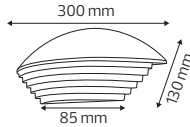

SPARTA-1

- 85-265V 50-60Hz
- 4200K
- 350 lm
- Average Life:30.000 Hrs

BLACK

076 085 0006