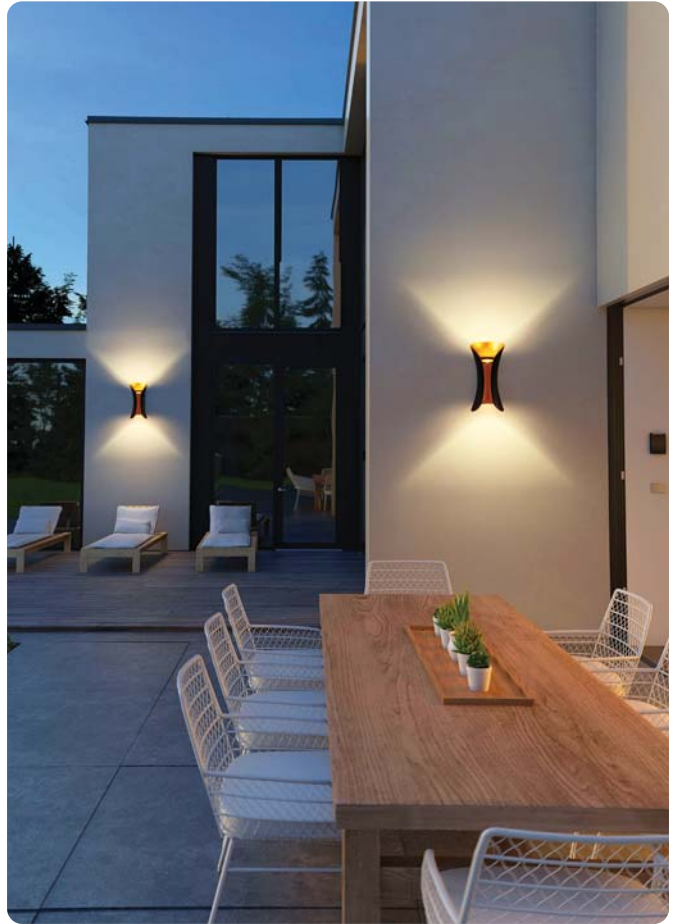

BLACK

BLACK&GOLDEN

076 052 0010

LED GARDEN LAMP

VECTOR

- 85-265V / 50-60Hz
- 4200K
- Average Life: 30.000 Hrs

BLACK

VECTOR-6	VECTOR-12
076-083-0006	076-083-0012