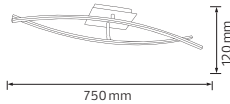

ORIENT

019 016 0016

CHROME

- 110-240V / 50-60Hz
- Average Life: 30.000 Hrs
- 1211lm
- 4000K