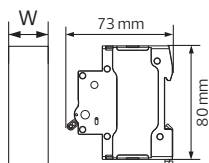

MINIATURE CIRCUIT BREAKER