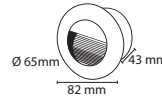

WHITE

BLACK

- 100-265V / 50-60Hz
- 58 lm
- 3000K
- Average Life: 30.000 Hrs