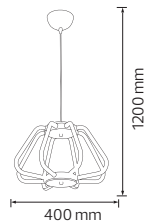

ELECTRA

019 021 0038

CHROME

RED COPPER

- 110-240V / 50-60Hz
- Average Life: 30.000 Hrs
- 2548 lm
- 4000K