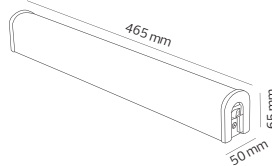

HOROZ ELECTRIC

LED Picture & Mirror Lamp

TOYGAR-12

040 013 0012

CHROME

- 100-250V / 50-60Hz
- Average Life: 30.000 Hrs
- 1100 lm
- 4200K

HOROZ ELECTRIC