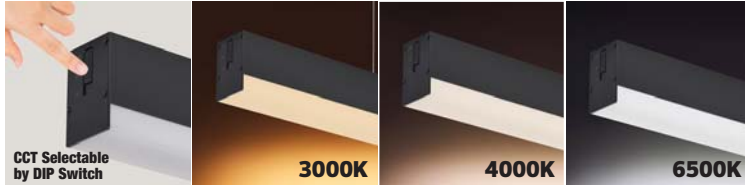

CCT ADJUSTABLE