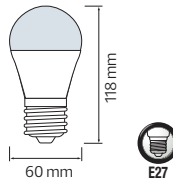

DARK-10

001 068 0010

- 170-240V / 50-60Hz
- Average Life: 30.000 Hrs
- 1032 lm
- 4200K / 6400K

Built-in Photocell Sensor