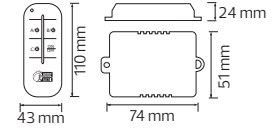

CONTROLLER

Wireless Lighting
Controller Switch

- Working voltage: AC 180-250V 50Hz
- Operation Range: 30m-60m in 360 degree (in open area)
- Tungsten filament lamps 1000W
- Energy saving lamp / LED ≤ 300W
- Working voltage: 12V (A23 alkaline battery)