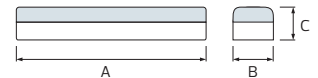

- LED LANTERN
- RECHARGEABLE
- EMERGENCY EXIT
- AUTOMATIC LIGHT-UP

EMERGENCY LED LANTERN

MALDINI

- 220-240V / 50-60Hz
- Average Life: 30.000 Hrs
- Stickers included

- LED LANTERN
- RECHARGEABLE
- EMERGENCY EXIT
- AUTOMATIC LIGHT-UP