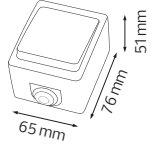

ATOM

250V~

112 100 0004

ONE WAY SWITCH (10A)

112 100 0007

TWO WAY SWITCH (10A)

112 100 0006

2-GANG ONE WAY SWITCH (10A)

112 100 0001

GROUNDING SOCKET (16A)

112 100 0003

1-GANG GROUNDING SOCKET (16A)
1-GANG ONE WAY SWITCH (10A)

112 100 0005

1-GANG GROUNDING SOCKET (16A)
2-GANG ONE WAY SWITCH (10A)

112 100 0002

2-GANG GROUNDING SOCKET (16A)

SWITCH / SOCKET