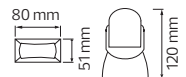

MEGANE

WHITE

088 001 0008

- Operation Voltage: 220-240V / 50-60Hz
- Detection Distance: 12 m Max. (<24°C)
- Time-delay: Min. 10 sec + 3 sec, Max. 7 min + 2 min
- Ambient Light: <3 - 2000Lux (adjustable)
- Rated Load: Max. 1200W
- Detection Motion Speed: 0.6-1.5 m/s