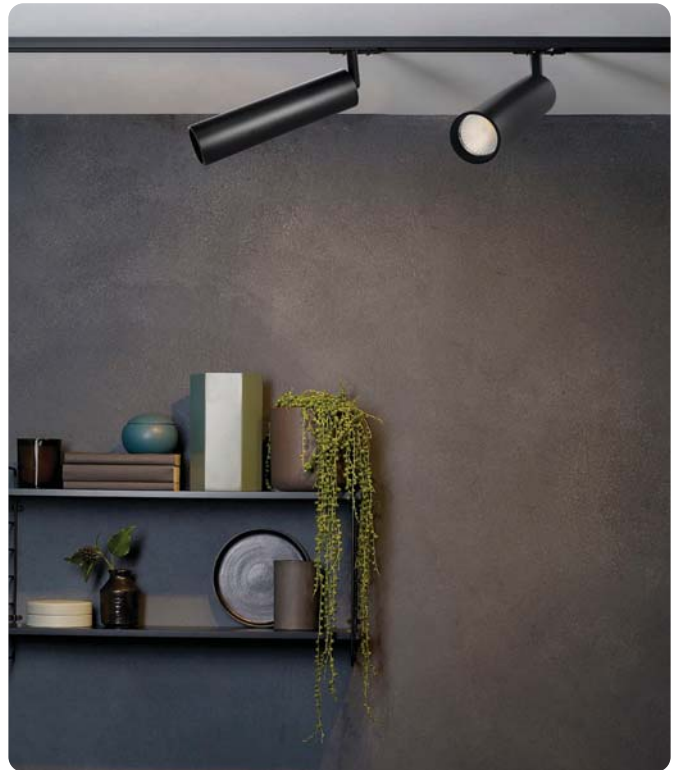

HOROZ ELECTRIC

Track Light

LONDRA-G

115 005 0001

WHITE

BLACK

- 220-240V / 50-60Hz
- Max. 10W LED
- Bulb not included