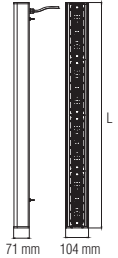

PYRAMID-50	PYRAMID-100	PYRAMID-150	PYRAMID-200
	063-010-0050	063-010-0100	063-010-0150	063-010-0200
Power	50 W	100 W	150 W	200 W
Luminous Flux	6500 lm	13000 lm	19500 lm	26000 lm
Length (mm)	266	519	772	1025