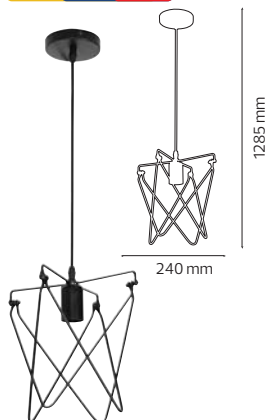

NOBEL

021 013 0001