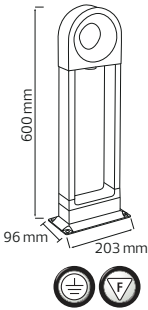

BLACK

- 85-265V 50-60Hz
- 4200K
- 547 lm
- Average Life:30.000 Hrs

LED GARDEN LAMP