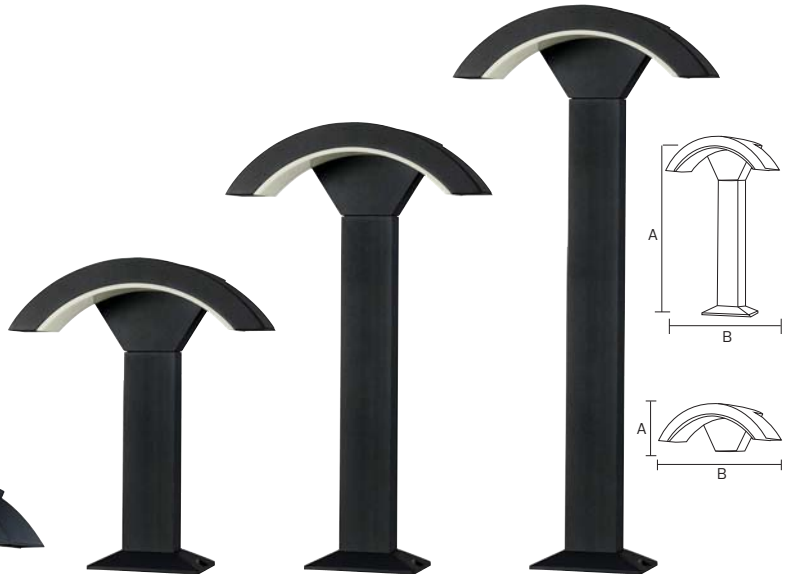

DYNAMIC-1S	DYNAMIC-1	DYNAMIC-2	DYNAMIC-3	DYNAMIC-4
	076-058-1001	076-058-0001	076-058-0002	076-058-0003	076-058-0004
Sizes (mm)	A: 110 B: 300	A: 110 B: 300	A: 300 B: 300	A: 500 B: 300	A: 800 B: 300