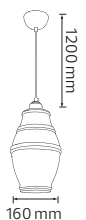

DREAM

021 020 0001

SHARP

021 019 0001

RONDO

021 018 0001

AMBER

TITANIUM

- 250V~/4A
- Max. 60W
- Glass

GLOBAL

021 021 0001

GLOBAL-X

021 021 0002

AMBER

TITANIUM

- 250V~/4A
- Max. 60W
- Glass

AMPER

021 022 0001

COPPER

- 250V~/4A
- Max. 60W
- For Glass Pendant

ELEMENT-1

021 015 0001

AMBER

TITANIUM

ELEMENT-2

021 015 0002

CLEAR COPPER

CLEAR CHROME

- 250V~/4A
- Max. 60W
- Glass