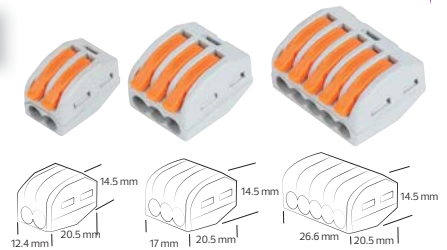

CONNECTOR

- 400V/4kV-
- Max. 32A
- Wire Range: 0.08 - 4 mm²
- Spring Clamping 28-10AWG