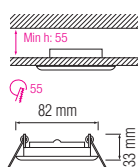

KAMELYA

CHROME

MAT CHROME

BLACK

WHITE

GOLDEN

015 025 0050

- Lamp holder not included
- Max. 10W LED