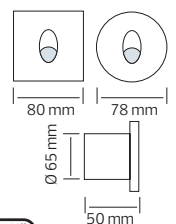

WHITE

MAT CHROME

BLACK

- 185-264V / 50-60Hz
- 86 lm
- 4000K
- Average Life: 30.000 Hrs