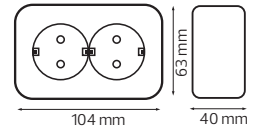

112 004 0002

■ 2-GANG GROUNDED SOCKET (16A)