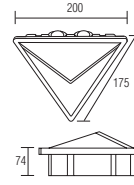

HOROZ ELECTRIC

LED Garden Lamp

DRAGON

- 100-265V / 50-60Hz
- 4200K
- 1125 lm
- Average Life: 30.000 Hrs

WHITE

BLACK

076 060 0015

GARDEN LAMP / LED GARDEN LAMP