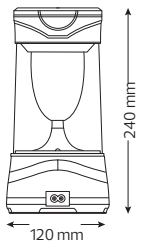

ROMARIO

084 022 0010

- 220-240V / 50-60Hz
- 360 lm
- 4V 1600mAh Rechargeable Sealed-Acid Battery
- Duration Time:
  - 1 Hour for Strong Light
  - 25 Hours for Weak Light
- Average Life: 30.000 Hrs

SOLAR

RECHARGEABLE