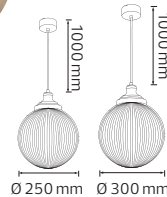

DREAM

021 020 0001

SHARP

021 019 0001

RONDO

021 018 0001

AMBER

TITANIUM

- 250V~/4A
- Max. 60W
- Glass

GLOBAL

021 021 0001

GLOBAL-X

021 021 0002

AMBER

TITANIUM

- 250V~/4A
- Max. 60W
- Glass

AMPER

021 022 0001

COPPER

- 250V~/4A
- Max. 60W
- For Glass Pendant

ELEMENT-1

021 015 0001

AMBER

TITANIUM

ELEMENT-2

021 015 0002

CLEAR COPPER

CLEAR CHROME

- 250V~/4A
- Max. 60W
- Glass