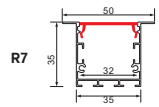

PROFILE

RECESSED TYPE

0.7mm

PROFILE-R5	PROFILE-R5	PROFILE-BR5	PROFILE-R6	PROFILE-R6	PROFILE-BR6	PROFILE-R7	PROFILE-R7	PROFILE-BR7
120-001-1005	120-001-0005	120-001-0015	120-001-1006	120-001-0006	120-001-0016	120-001-1007	120-001-0007	120-001-0017

Lenght	:	2 M	3 M	3 M	2 M	3 M	3 M	2 M	3 M	3 M
Body Color	:	SILVER/BLACK	SILVER/BLACK	BLACK	SILVER/BLACK	SILVER/BLACK	BLACK	SILVER/BLACK	SILVER/BLACK	BLACK