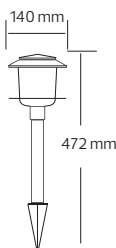

VENÜS	MARS	NEPTUN	PLUTON	HALLEY	CRYSTAL
	078-001-0001	078-002-0001	078-004-0001	078-005-0001	078-006-0001	078-009-0001
Battery :	Ni-MH AA 200 mAh 1.2V	Ni-MH AA 200 mAh 1.2V	Ni-MH AA 100 mAh 1.2V	Ni-MH AA 100 mAh 1.2V	Ni-MH AA 100 mAh 1.2V	Ni-MH AA 100 mAh 1.2V
ON/OFF :	Yes	Yes	No	No	No	No