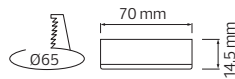

WHITE

- 220-220V / 50-60Hz
- Average Life: 20.000 Hrs
- 210 lm
- 4200K
- Recessed+Surface Mounting Available