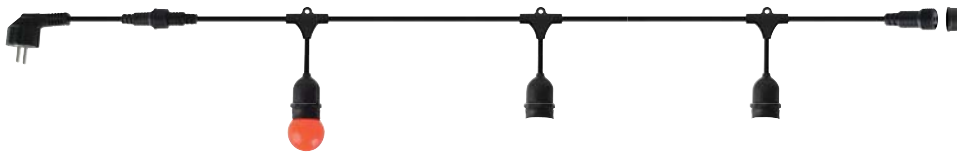

CARNAVAL

- 220V~
- 10 Lamp Holders (Each Max. 30W)
- Total 10 Meters
- Bulb not included