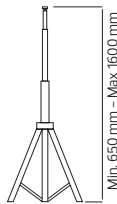

TRIPOD SINGLE

107 001 0001

- TRIPOD SINGLE STAND
- 1.8 meter H05VV-F cable