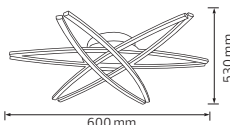

CHROME

- 110-240V / 50-60Hz
- Average Life: 30.000 Hrs
- 2100 lm
- 4000K