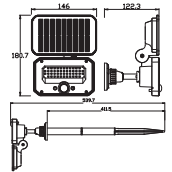

SPARROW-16

- 3.7V DC
- Average Life: 25.000 Hrs
- 6400K
- 1600 lm
- Duration Time: 12-15 Hrs sensor mode
- Volt Range With Battery
- Battery 2600mAh
- Remote Control: 12m
- CRI 80
- Solar Panel: 1.6W 5.5V

BLACK

068 022 0016