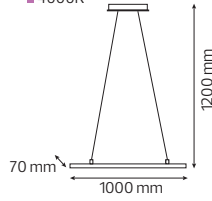

CALIBUR-24

019 031 0024

CHROME

- 110-240V / 50-60Hz
- Average Life: 30.000 Hrs
- 1800 lm
- 4000K