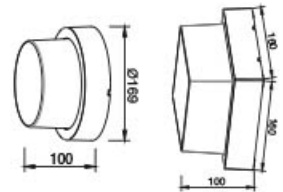

SUGA

- 85-265V / 50-60Hz
- 12W
- 4200K
- 1000 lm
- Average Life: 30.000 Hrs