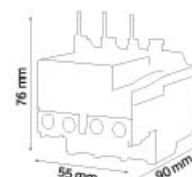

T14-007-0001	T14-007-0002	T14-007-0003	T14-007-0004	T14-007-0005	T14-007-0006	T14-007-0007
Rated Current (A)	0,63-1A	1-1,6A	2,5-4A	4-6A	7-10A	12-18A	17-25A
Poles	3 Main + 1NO + 1NC	3 Main + 1NO + 1NC	3 Main + 1NO + 1NC	3 Main + 1NO + 1NC	3 Main + 1NO + 1NC	3 Main + 1NO + 1NC	3 Main + 1NO + 1NC
Rated voltage(V)	660V	660V	660V	660V	660V	660V	660V