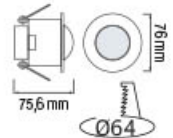

CORSA

088 001 0006

WHITE

- Operation Voltage: 220-240V / 50-60Hz AC
- Rated Load: Max. 1200W
- Detection Distance: 6m Max. (-24°C)
- Time-delay: 10s to 7 min (adjustable)
- Ambient Light: 3Lux / 2000Lux (adjustable)
- Detection Motion Speed: 0.6-1.5m/s
- Installation Height: 2.2-4m