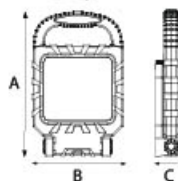

FOLDABLE

NEW PRODUCT

PROPORT-20	PROPORT-45
068-015-0020	068-015-0045

Power	: 20 W	45 W
Luminous Flux	: 1450 lm	3500 lm
Sizes (mm)	: A: 232.3 B: 146.4 C: 54	A: 298.6 B: 187 C: 52.5