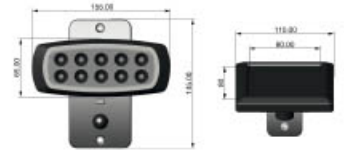

- 3 NI-MH 600 mAh 1.2V
- 6400K
- 150 lm
- Average Life: 50.000 Hrs