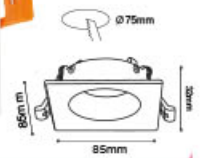

KAMELYA

■ Lamp holder not included

015 025 0050

NEW PRODUCT

- CHROME
- MAT CHROME
- BLACK
- WHITE
- GOLDEN

LAVANTA

■ Lamp holder not included

015 024 0050

NEW PRODUCT

- CHROME
- MAT CHROME
- BLACK
- WHITE
- GOLDEN

KARANFİL

■ Lamp holder not included

KARANFİL-R

015-022-0050

KARANFİL-S

015-023-0050

- WHITE
- MR16
- Max 50 W

SARDUNYA

■ Lamp holder not included

SARDUNYA-R

015-017-0050

SARDUNYA-S

015-018-0050

- WHITE
- MR16
- Max 50 W

ORKİDE

015 007 0050

MENEKŞE

015 008 0050

- CHROME
- MAT CHROME
- GOLDEN
- WHITE

■ 220-240V / 50-60Hz
■ Max. 50W