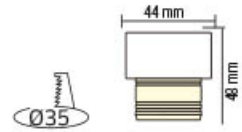

WHITE

- 220-240V / 50-60Hz
- Average Life: 30.000 Hrs
- 125 lm
- 4200K