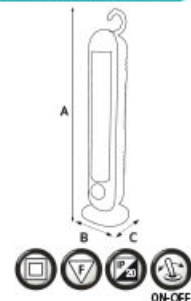

- LANTERN
- RECHARGEABLE
- EMERGENCY
- AUTOMATIC LIGHT-UP