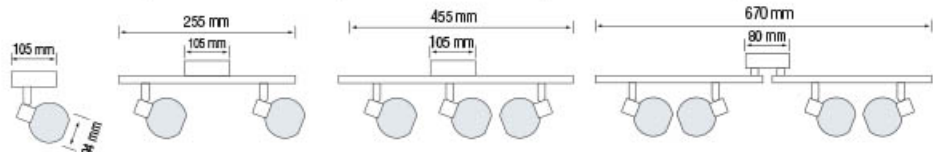

BODRUM

MAT CHROME

220-240V / 50-60Hz

BODRUM-1

BODRUM-2

BODRUM-3

BODRUM-4

	BODRUM-1	BODRUM-2	BODRUM-3	BODRUM-4
	035-004-0001	035-004-0002	035-004-0003	035-004-0004
Power	Max.40W	Max.2x40W	Max.3x40W	Max.4x40W