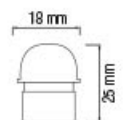

SMART

088 001 0005

WHITE

- Operation Voltage: 220-240V / 50-60Hz AC
- Rated Load: Max. 1200W
- Detection Distance: 6m Max. (-24°C)
- Time-delay: 10s to 7 min (adjustable)
- Ambient Light: 10Lux / 2000Lux (choice)