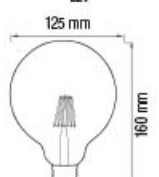

RUSTIC GLOBE-6

001 030 0006

- 220-240V / 50-60Hz
- Average Life: 20.000 Hrs
- 540 lm
- 2200K

RUSTIC STAR - 6

001 031 0006

- 220-240V / 50-60Hz
- Average Life: 20.000 Hrs
- 540 lm
- 2200K

RUSTIC HEART - 6

001 032 0006

- 220-240V / 50-60Hz
- Average Life: 20.000 Hrs
- 540 lm
- 2200K

RUSTIC PYRAMID-6

001 035 0006

- 220-240V / 50-60Hz
- Average Life: 20.000 Hrs
- 540 lm
- 2200K

RUSTIC MERIDIAN-6

001 037 0006

- 220-240V / 50-60Hz
- Average Life: 20.000 Hrs
- 540 lm
- 2200K

RUSTIC VINTAGE-6

001 029 0006

- 220-240V / 50-60Hz
- Average Life: 20.000 Hrs
- 540 lm
- 2200K

LED BULB / LED CAPSULE / LED TUBE