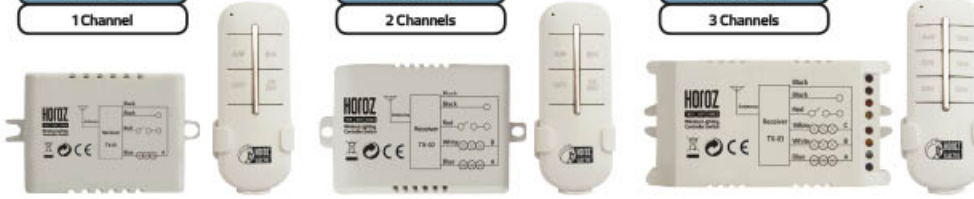

CONTROLLER

Wireless Lighting Controller Switch

- Working voltage: AC 180-250V 50Hz
- Operation Range: 30m-60m in 360 degree (in open area)
- Tungsten filament lamp≤1000W
- Energy saving lamp/LED≤300W
- Working voltage: 12V(A23 alkaline battery)

CONTROLLER-1
105-001-0001
1 Channel

CONTROLLER-2
105-001-0002
2 Channels

CONTROLLER-3
105-001-0003
3 Channels