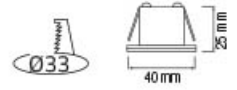

CHROME

MAT CHROME

- 185-264V / 50-60Hz
- Average Life: 30.000 Hrs
- 260 lm
- 4200K