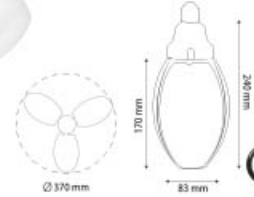

TRIO-R

- 100-265V / 50-60Hz
- Average Life: 25.000 Hrs
- 3200 lm
- 6400K

001 065 0036

NEW PRODUCT

Rotatable

FOLDABLE

DAISY

- 160-250V / 50-60Hz
- Average Life: 25.000 Hrs

001 061 0040

NEW PRODUCT

FOLDABLE

LED TUBE

- 175-250V / 50-60Hz
- Average Life: 25.000 Hrs
- 6400K

GLASS COVER

	LED TUBE-60	LED TUBE-120	LED TUBE-150
	002-001-0009	002-001-0018	002-001-0024
Power	9 W	18 W	24 W
Luminous Flux	750 lm	1450 lm	2400 lm
Length (mm)	L: 600	L: 1200	L: 1500

LED BULB / LED CAPSULE / LED TUBE