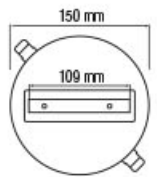

RECESSED MONOPOINT

WHITE

BLACK

SILVER

- Single Phase
- 220-240V / 50-60Hz
- Max. 16A

098 001 0001