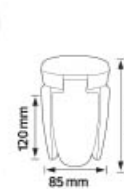

FOLDABLE

LED TUBE

- 175-250V / 50-60Hz
- Average Life: 25.000 Hrs
- 6400K

GLASS COVER