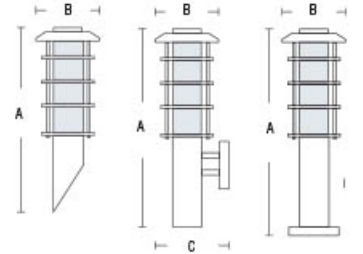

LADİN

- 220-240V / 50-60Hz
- Stainless Steel and Galvanized Steel Body
- Diffuser: PC
- Max. 60W

	LADİN-1	LADİN-2	LADİN-3	LADİN-4
	075-002-0001	075-002-0002	075-002-0003	075-002-0004
Sizes (mm)	A: 335 B: 120	A: 350 B: 120 C: 165	A: 500 B: 120	A: 800 B: 120

GARDEN LAMP / LED GARDEN LAMP