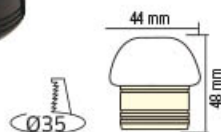

WHITE

- 220-240V / 50-60Hz
- Average Life: 30.000 Hrs
- 125 lm
- 4200K