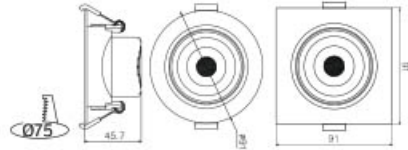

- 100-240V / 50-60Hz
- Average Life: 30.000 Hrs
- 6400K

NORA

MAYA

WHITE

NEW PRODUCT