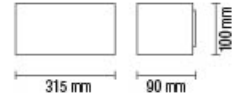

Sizes (mm)

GARDEN LAMP / LED GARDEN LAMP

**MANGO**

- 220-240V / 50-60Hz
- Stainless Steel Body+PC
- Max. 75W

MANGO-1

075-009-0001

MANGO-2

075-009-0002