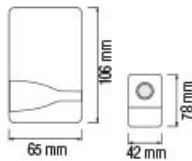

HOROZ ELECTRIC

Doorbell / Wireless Lighting Controller Switch / Timer / Plug in Switch

086 001 0001

LORD

- Power Source: Emitter - 12V DC (Battery Included)
- Receiving: 3V/DC (2xAAA1.5V)
- Working frequency: 315MHz
- Distance: 150m (open position)
- Sound level: 60 db max
- Sound type: 38 songs optional

086 001 0002

SOLID

- Power Source: Emitter - 12V DC (Battery Included)
- Receiving: 4.5V/DC (3xAAA1.5V)
- Working frequency: 315MHz
- Distance: 150m (open position)
- Sound level: 60 db max
- Sound type: 38 songs optional

DOORBELL / WIRELESS LIGHTING CONTROLLER SWITCH / TIMER / PLUG IN SWITCH

HOROZ ELECTRIC

Doorbell / Wireless Lighting Controller Switch / Timer / Plug in Switch

086 001 0006

SOLO

- 4.5V
- Work Voltage of the Emitter: 12V
- Work Frequency: 315 Mhz
- Remote Control: 120m (in open air)
- Sound Type: 38 Songs Optional

086 001 0004

ALBA

- 4.5V
- Work Voltage of the Emitter: 12V
- Work Frequency: 315 Mhz
- Remote Control: 120m (in open air)
- Sound Type: 38 Songs Optional

086 001 0003

HELIX

086 001 0005

VIOLA

- 4.5V
- Work Voltage of the Emitter: 12V
- Work Frequency: 315 Mhz
- Remote Control: 120m (in open air)
- Sound Type: 38 Songs Optional