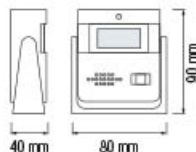

086 001 0003

HELIX