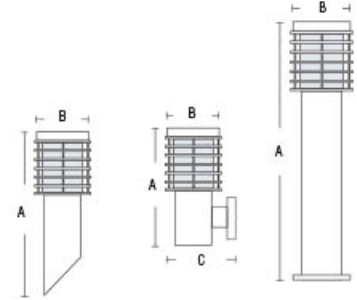

PALMIYE

- 220-240V / 50-60Hz
- Stainless Steel and Galvanized Steel Body
- Diffuser: PC
- Max. 100W

BLACK

	PALMIYE-1	PALMIYE-2	PALMIYE-3	PALMIYE-4
	075-001-0001	075-001-0002	075-001-0003	075-001-0004
Sizes (mm)	A: 350 B: 150	A: 320 B: 150 B: 230	A: 500 B: 150	A: 800 B: 150

GARDEN LAMP / LED GARDEN LAMP