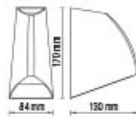

SERVi

076 009 0012

BLACK

WHITE

- 100-240V / 50-60Hz
- 4200K
- 750 lm
- Average Life: 30.000 Hrs

BLACK

- 220-240V / 50-60Hz
- 4100K
- Average Life: 30.000 Hrs
- Aluminium Body

SELVi

SALKIM

ZAKKUM

MEŞE

TAFLAN

	SELVi	SALKIM	ZAKKUM	MEŞE	TAFLAN
	076-007-0004	076-008-0004	076-005-0003	076-004-0006	076-006-0006
Power :	3.5 W	3.5 W	3W	5.5 W	5.5 W
Luminous Flux :	35 lm	65 lm	230 lm	420 lm	200 lm
Lighting Direction :	Up&Down	Up&Down	Down	Up&Down	All Directions

ARDIÇ

076 003 0006

BLACK

- Aluminium Body
- 220-240V / 50-60Hz
- 4100K
- 385 lm
- Average Life: 30.000 Hrs