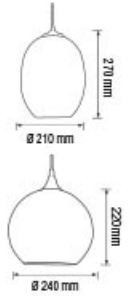

LASER

SPECTRUM

RADIAN

CHROME

- 250V~/4A
- Max. 60W
- Glass