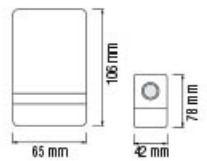

- 4.5V
- Work Voltage of the Emitter: 12V
- Work Frequency: 315 Mhz
- Remote Control: 120m (in open air)
- Sound Type: 38 Songs Optional