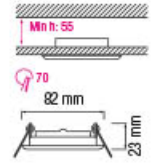

KAMELYA

■ Lamp holder not included

015 025 0050

NEW PRODUCT

- CHROME
- MAT CHROME
- BLACK
- WHITE
- GOLDEN

LAVANTA

■ Lamp holder not included

015 024 0050

NEW PRODUCT

- CHROME
- MAT CHROME
- BLACK
- WHITE
- GOLDEN

KARANFİL

■ Lamp holder not included

KARANFİL-R

015-022-0050

KARANFİL-S

015-023-0050

- WHITE
- MR16
- Max 50 W

SARDUNYA

■ Lamp holder not included

SARDUNYA-R

015-017-0050

SARDUNYA-S

015-018-0050

- WHITE
- MR16
- Max 50 W

ORKİDE

015 007 0050

MENEKŞE

015 008 0050

- CHROME
- MAT CHROME
- GOLDEN
- WHITE

■ 220-240V / 50-60Hz
■ Max. 50W