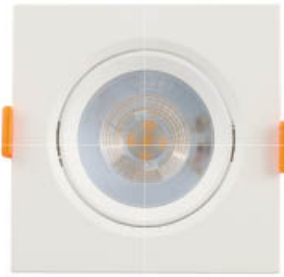

- 100-240V / 50-60Hz
- Average Life: 30.000 Hrs
- 6400K

NORA

MAYA

WHITE

NEW PRODUCT