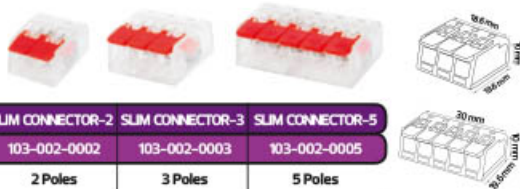

SLIM CONNECTOR

- 450V-
- Max. 32A
- Wire Range: 0.2 - 4 mm²
- Transparent

	SLIM CONNECTOR-2	SLIM CONNECTOR-3	SLIM CONNECTOR-5
	103-002-0002	103-002-0003	103-002-0005
Pole :	2 Poles	3 Poles	5 Poles