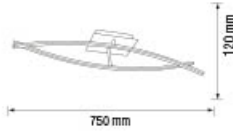

ORIENT

019 016 0030

CHROME

- 110-240V / 50-60Hz
- Average Life: 30.000 Hrs
- 1211lm
- 4000K