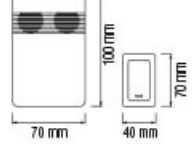

- Power Source: Emitter - 12V DC (Battery Included)
- Receiving: 4.5V/DC (3xAAA1.5V)
- Working frequency: 315MHz
- Distance: 150m (open position)
- Sound level: 60 db max
- Sound type: 38 songs optional