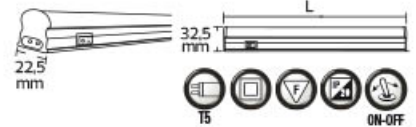

LINKABLE

	SIGMA-4	SIGMA-7	SIGMA-10	SIGMA-14
	052-001-0030	052-001-0060	052-001-0090	052-001-0120
Power	4 W	7 W	10 W	14 W
Luminous Flux	254 lm	552 lm	846 lm	1100 lm
Length (mm)	L: 282	L: 546	L: 856	L: 1156