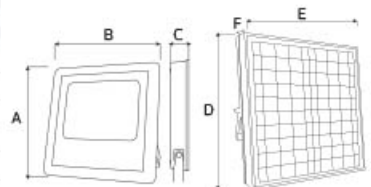

BLACK

	TIGER-25	TIGER-40	TIGER-60	TIGER-100
	068-012-0025	068-012-0040	068-012-0060	068-012-0100
Power	25 W	40 W	60 W	100 W
Luminous Flux	465 lm	840 lm	1040 lm	1500 lm
Battery	1 x 3.2V 5Ah Lithium Iron Phosphate	2 x 3.2V 5Ah Lithium Iron Phosphate	3 x 3.2V 5Ah Lithium Iron Phosphate	4 x 3.2V 5Ah Lithium Iron Phosphate
Solar Panel	Polysilicon, 6V/12W	Polysilicon, 6V/16W	Polysilicon, 6V/20W	Polysilicon, 6V/35W
Projector Sizes (mm)	A: 170 B: 205 C: 50	A: 210 B: 247 C: 65	A: 223 B: 264 C: 67	A: 265 B: 315 C: 70
Solar Panel Sizes (mm)	D: 340 E: 175 F: 17	D: 290 E: 340 F: 17	D: 350 E: 350 F: 17	D: 580 E: 360 F: 17