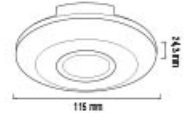

MONDEO

088 001 0010

WHITE

- Detection Range: 360°
- Detection Source: 220-240V/AC
- Power Frequency: 50/60Hz
- Rated Load: Max. 800W
- Detection Distance: 6m Max. (-24°C)
- Time Delay: Min. 10sec + 3sec Max. 15min + 2min
- Ambient Light: < 3-2000LUX (adjustable)
- Installation Height: 2.2-4m
- Detection Motion Speed: 0.6-1.5m/s