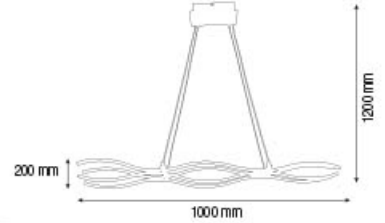

PRIME-45

019 029 0045

CHROME

- 110-240V / 50-60Hz
- Average Life: 30.000 Hrs
- 3500 lm
- 4000K