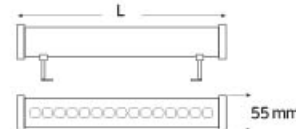

LED CANOPY LIGHT

LED WALLWASHER

LED Canopy Light

LED Wallwasher

REGAL

AMBER 3000K RED GREEN BLUE

- 85-265V/50-60Hz
- Average Life: 50.000 Hrs
- Aluminium Body

	REGAL-9	REGAL-12	REGAL-18	REGAL-24	REGAL-36
	109-001-0009	109-001-0012	109-001-0018	109-001-0024	109-001-0036
Power	9 W	12 W	18 W	24 W	36 W
Luminous Flux	540 lm	720 lm	1080 lm	1440 lm	2160 lm
Length (mm)	255	330	480	630	930 mm