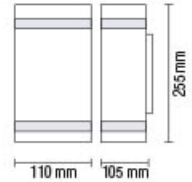

GARDENYA

- 220-240V / 50-60Hz
- Stainless Steel Body+PC