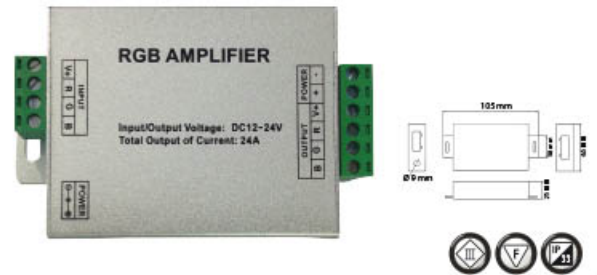

AMPLIFIER

- Input Voltage: DC 12V - 24V
- Output Voltage: DC 12V - 24V

	AMPLIFIER-12A	AMPLIFIER-24A
	101-001-0144	101-001-0288
Output Power	144 W	288 W
Output Current	4A/Each Color	8A/Each Color
35x28 RGB LED Strip	30 Meters with 60 Leds/Meter	60 Meters with 60 Leds/Meter
50x50 RGB LED Strip	10 Meters with 60 Leds/Meter	20 Meters with 60 Leds/Meter