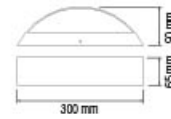

SELVi	SALKIM	ZAKKUM	MEŞE	TAFLAN
	076-007-0004	076-008-0004	076-005-0003	076-004-0006	076-006-0006
Power :	3.5 W	3.5 W	3W	5.5 W	5.5 W
Luminous Flux :	35 lm	65 lm	230 lm	420 lm	200 lm
Lighting Direction :	Up&Down	Up&Down	Down	Up&Down	All Directions