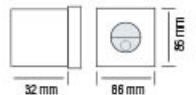

WITH PIR SENSOR