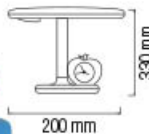

APPLE

048 006 0011

PINK

BLUE

YELLOW