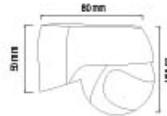

TUCSON

WHITE

088 001 0009