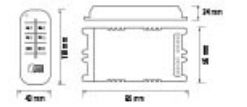

CONTROLLER

Wireless Lighting Controller Switch

- Working voltage: AC 180-250V 50Hz
- Operation Range: 30m-60m in 360 degree (in open area)
- Tungsten filament lamp≤1000W
- Energy saving lamp/LED≤300W
- Working voltage: 12V(A23 alkaline battery)