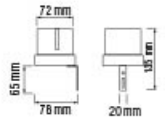

Light Control Photosensor

LUXOR

WHITE

089 001 0003

- Operation Voltage: 220-240V / 50-60Hz
- Ambient Light: <math>< 50 \text{ Lux}</math>
- Load Power: 2700W (25A)