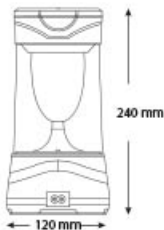

ROMARIO

084 022 0010

- SOLAR
- RECHARGEABLE

- 220-240V / 50-60Hz
- 10W, 360 lm
- 4V 1600mAh Rechargeable Sealed-Acid Battery
- Duration Time:
  1 Hour for Strong Light
  25 Hours for Weak Light
- Average Life: 30.000 Hrs