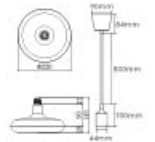

BLACK

WHITE

- 220-240V / 50-60Hz
- Average Life: 25.000 Hrs
- 850 lm
- 4000K