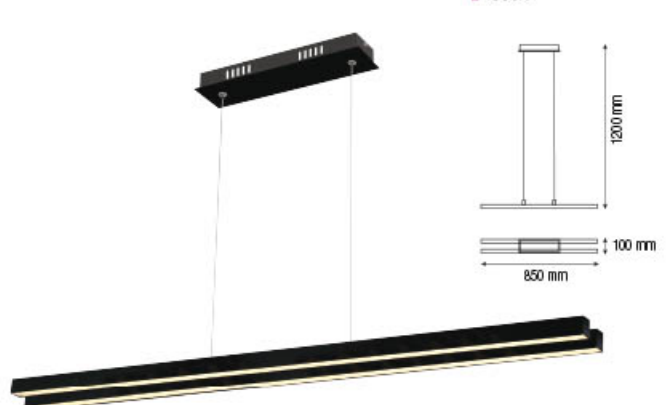

BLACK

WHITE

- 220-240V / 50-60Hz
- Average Life: 50.000 Hrs
- 2000 lm
- 4000K