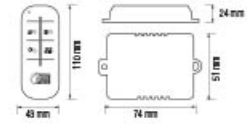

CONTROLLER

Wireless Lighting Controller Switch

- Working voltage: AC 180-250V 50Hz
- Operation Range: 30m-60m in 360 degree (in open area)
- Tungsten filament lamp≤1000W
- Energy saving lamp/LED≤300W
- Working voltage: 12V(A23 alkaline battery)