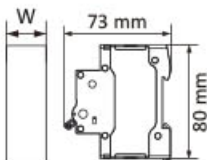

SAFE

MCB Circuit Breaker

Rated short-circuit breaking capacity : 4.5kA

	T14-001-1006	T14-001-1010	T14-001-1016	T14-001-1020	T14-001-1025	T14-001-1032	T14-001-1040	T14-002-1002	T14-002-1004	T14-002-1050	T14-002-1063
Rated Current	6A	10A	16A	20A	25A	32A	40A	2A	4A	50A	63A
Poles	1	1	1	1	1	1	1	1	1	1	1
Instantaneous tripping type	B	B	B	B	B	B	B	C	C	C	C
Rated working voltage	230V/400V	230V/400V	230V/400V	230V/400V	230V/400V	230V/400V	230V/400V	230V/400V	230V/400V	230V/400V	230V/400V
Width	17.5 mm	17.5 mm	17.5 mm	17.5 mm	17.5 mm	17.5 mm	17.5 mm	17.5 mm	17.5 mm	17.5 mm	17.5 mm

	T14-002-2006	T14-002-2010	T14-002-2016	T14-002-2020	T14-002-2025	T14-002-2032	T14-002-2040	T14-002-2050	T14-002-2063
Rated Current	6A	10A	16A	20A	25A	32A	40A	50A	63A
Poles	2	2	2	2	2	2	2	2	2
Instantaneous tripping type	C	C	C	C	C	C	C	C	C
Rated working voltage	400V	400V	400V	400V	400V	400V	400V	400V	400V
Width	35 mm	35 mm	35 mm	35 mm	35 mm	35 mm	35 mm	35 mm	35 mm

	T14-002-3006	T14-002-3010	T14-002-3016	T14-002-3020	T14-002-3025	T14-002-3032	T14-002-3040	T14-002-3050	T14-002-3063	T14-002-3080	T14-002-3100
Rated Current	6A	10A	16A	20A	25A	32A	40A	50A	63A	80A	100A
Poles	3	3	3	3	3	3	3	3	3	3	3
Instantaneous tripping type	C	C	C	C	C	C	C	C	C	C	C
Rated working voltage	400V	400V	400V	400V	400V	400V	400V	400V	400V	400V	400V
Width	52.5 mm	52.5 mm	52.5 mm	52.5 mm	52.5 mm	52.5 mm	52.5 mm	52.5 mm	52.5 mm	52.5 mm	52.5 mm