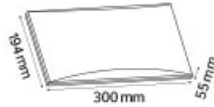

Adjustable Beam Angle

ARENA

076 033 0010

- 100-240V / 50-60Hz
- 750 lm
- 4000K
- Works automatically at dark by photosensor detection.
- Number and letter stickers included (3x1,9, 2x0, 1xA,B,C,D)
- Average Life: 30.000 Hrs