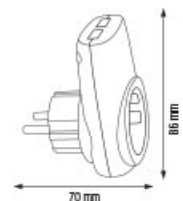

PLUG IN SWITCH

2 X USB CHARGING SOCKET

Dimmer
Switch / Socket

HORIZON

112 006 0001

- 250V-
- DIMMER (10A)
- 400W (Incandescent)
- 300W (LED)

ATOM

250V-