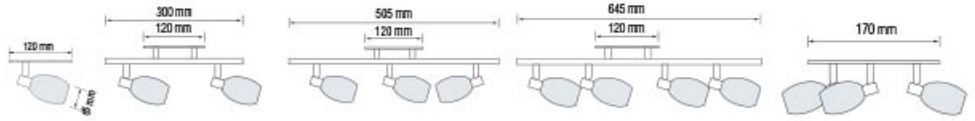

MANAVGAT-1	MANAVGAT-2	MANAVGAT-3	MANAVGAT-4	MANAVGAT-5
	035-003-0001	035-003-0002	035-003-0003	035-003-0004	035-003-0005
Power	Max.40W	Max.2x40W	Max.3x40W	Max.4x40W	Max.3x40W