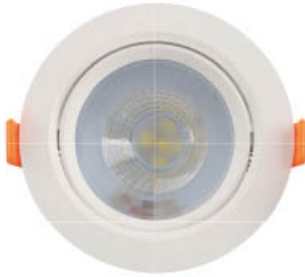

- 100-240V / 50-60Hz
- Average Life: 30.000 Hrs
- 6400K

NORA

MAYA

WHITE

NEW PRODUCT