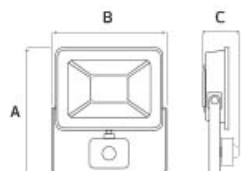

LED PROJECTOR / MODULE LED AND APPARATUS / PROJECTOR STAND