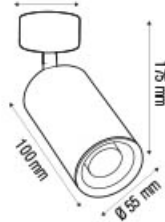

LOZAN

116 001 0001

WHITE

BLACK

- 220-240V / 50-60Hz
- Max. 50W
- Bulb not included

SPOTLIGHT / LED SPOTLIGHT

Spotlight
LED Spotlight

BEYRUT