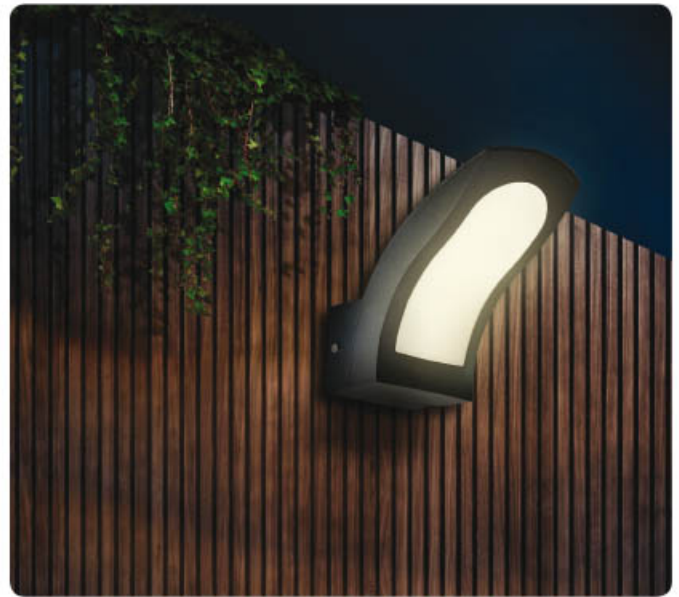

GARDEN LAMP / LED GARDEN LAMP

SUPERB

- 85-265V / 50-60Hz
- 4200K
- 555 lm
- Average Life: 30.000 Hrs

076 040 0015

BLACK

GARDEN LAMP / LED GARDEN LAMP

ANDIZ

BLACK