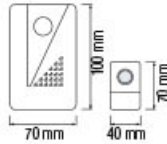

- Power Source: Emitter - 12V DC (Battery Included)
- Receiving: 3V/DC (2xAAA1.5V)
- Working frequency: 315MHz
- Distance: 150m (open position)
- Sound level: 60 db max
- Sound type: 38 songs optional