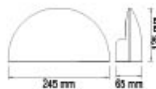

ARDIÇ

076 003 0006

BLACK

- Aluminium Body
- 220-240V / 50-60Hz
- 4100K
- 385 lm
- Average Life: 30.000 Hrs