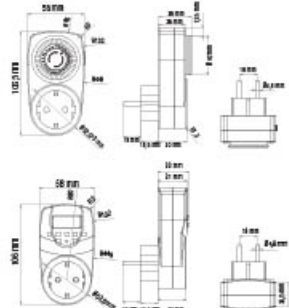

TIMER

- Working voltage: AC 220-240V 50Hz
- Power: 3500W
- Current: 16A