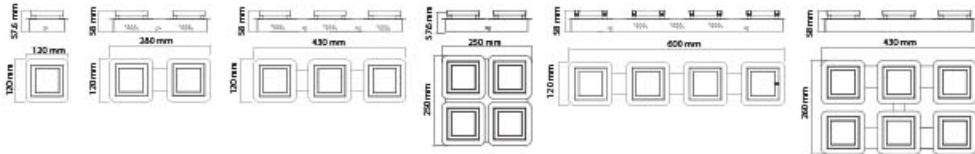

LED CEILING LAMP / CEILING LAMP

HOROZ ELECTRIC

LED Ceiling Lamp Ceiling Lamp

DiDIM

CHROME

220-240V / 50-60Hz
4000K

	DiDIM-1	DiDIM-2	DiDIM-3	DiDIM-4	DiDIM-5
	036-005-0001	036-005-0002	036-005-0003	036-005-0004	036-005-0005
Power	3x5W	5W	2x5W	3x5W	4x5W
Luminous Flux	3x400 lm	400 lm	2x400 lm	3x400 lm	4x400 lm