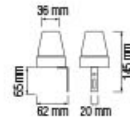

Light Control Photosensor

FLEX

WHITE

089 001 0002