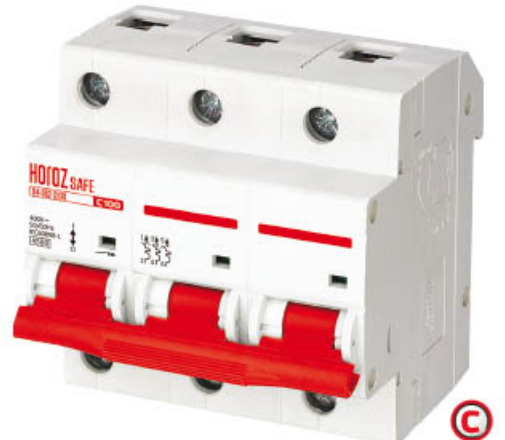

T14-001-1006	T14-001-1010	T14-001-1016	T14-001-1020	T14-001-1025	T14-001-1032	T14-001-1040	T14-002-1002	T14-002-1004	T14-002-1050	T14-002-1063
Rated Current	6A	10A	16A	20A	25A	32A	40A	2A	4A	50A	63A
Poles	1	1	1	1	1	1	1	1	1	1	1
Instantaneous tripping type	B	B	B	B	B	B	B	C	C	C	C
Rated working voltage	230V/400V	230V/400V	230V/400V	230V/400V	230V/400V	230V/400V	230V/400V	230V/400V	230V/400V	230V/400V	230V/400V
Width	17.5 mm	17.5 mm	17.5 mm	17.5 mm	17.5 mm	17.5 mm	17.5 mm	17.5 mm	17.5 mm	17.5 mm	17.5 mm

	T14-002-2006	T14-002-2010	T14-002-2016	T14-002-2020	T14-002-2025	T14-002-2032	T14-002-2040	T14-002-2050	T14-002-2063
Rated Current	6A	10A	16A	20A	25A	32A	40A	50A	63A
Poles	2	2	2	2	2	2	2	2	2
Instantaneous tripping type	C	C	C	C	C	C	C	C	C
Rated working voltage	400V	400V	400V	400V	400V	400V	400V	400V	400V
Width	35 mm	35 mm	35 mm	35 mm	35 mm	35 mm	35 mm	35 mm	35 mm

	T14-002-3006	T14-002-3010	T14-002-3016	T14-002-3020	T14-002-3025	T14-002-3032	T14-002-3040	T14-002-3050	T14-002-3063	T14-002-3080	T14-002-3100
Rated Current	6A	10A	16A	20A	25A	32A	40A	50A	63A	80A	100A
Poles	3	3	3	3	3	3	3	3	3	3	3
Instantaneous tripping type	C	C	C	C	C	C	C	C	C	C	C
Rated working voltage	400V	400V	400V	400V	400V	400V	400V	400V	400V	400V	400V
Width	52.5 mm	52.5 mm	52.5 mm	52.5 mm	52.5 mm	52.5 mm	52.5 mm	52.5 mm	52.5 mm	52.5 mm	52.5 mm