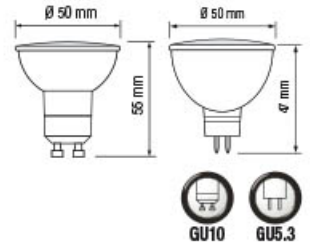

GU10 CLOSED	JCDR OPEN	JCDR CLOSED	MR16 CLOSED
	220-240V/50-60Hz	220-240V/50-60Hz	220-240V/50-60Hz	12V AC
Power	50 W	50 W	50 W	20 W / 50 W
Luminous Flux	340 lm	650 lm	550 lm	200 lm / 600 lm
Lamp Holder	GU10	GU5.3	GU5.3	GU5.3