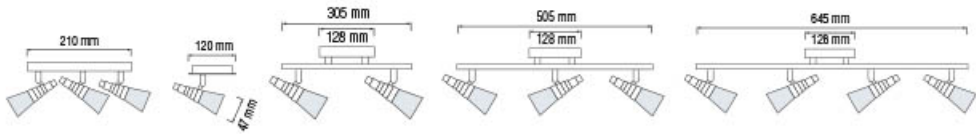

LED CEILING LAMP / CEILING LAMP

HOROZ ELECTRIC

LED Ceiling Lamp Ceiling Lamp

DiDIM

CHROME

220-240V / 50-60Hz
4000K

	DiDIM-1	DiDIM-2	DiDIM-3	DiDIM-4	DiDIM-5
	036-005-0001	036-005-0002	036-005-0003	036-005-0004	036-005-0005
Power	3x5W	5W	2x5W	3x5W	4x5W
Luminous Flux	3x400 lm	400 lm	2x400 lm	3x400 lm	4x400 lm