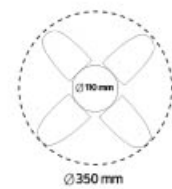

TRIO-R

- 100-265V / 50-60Hz
- Average Life: 25.000 Hrs
- 3200 lm
- 6400K

001 065 0036

NEW PRODUCT

Rotatable

FOLDABLE

DAISY

- 160-250V / 50-60Hz
- Average Life: 25.000 Hrs

001 061 0040

NEW PRODUCT

FOLDABLE

LED TUBE

- 175-250V / 50-60Hz
- Average Life: 25.000 Hrs
- 6400K

GLASS COVER

	LED TUBE-60	LED TUBE-120	LED TUBE-150
	002-001-0009	002-001-0018	002-001-0024
Power	9 W	18 W	24 W
Luminous Flux	750 lm	1450 lm	2400 lm
Length (mm)	L: 600	L: 1200	L: 1500

LED BULB / LED CAPSULE / LED TUBE