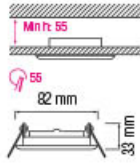

KAMELYA

■ Lamp holder not included

015 025 0050

NEW PRODUCT

- CHROME
- MAT CHROME
- BLACK
- WHITE
- GOLDEN

LAVANTA

■ Lamp holder not included

015 024 0050

NEW PRODUCT

- CHROME
- MAT CHROME
- BLACK
- WHITE
- GOLDEN

KARANFİL

■ Lamp holder not included

KARANFİL-R

015-022-0050

KARANFİL-S

015-023-0050

- WHITE
- MR16
- Max 50 W

SARDUNYA

■ Lamp holder not included

SARDUNYA-R

015-017-0050

SARDUNYA-S

015-018-0050

- WHITE
- MR16
- Max 50 W

ORKİDE

015 007 0050

MENEKŞE

015 008 0050

- CHROME
- MAT CHROME
- GOLDEN
- WHITE

■ 220-240V / 50-60Hz
■ Max. 50W