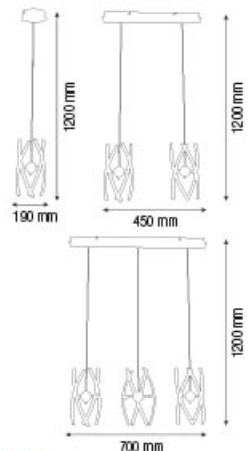

CHROME

- 110-240V / 50-60Hz
- Average Life: 30.000 Hrs
- 900/1800/2700 lm
- 4000K