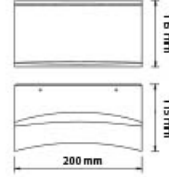

BLACK

WHITE

- 100-240V / 50-60Hz
- 4200K
- 750 lm
- Average Life: 30.000 Hrs