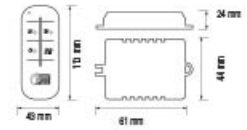

CONTROLLER

Wireless Lighting Controller Switch

- Working voltage: AC 180-250V 50Hz
- Operation Range: 30m-60m in 360 degree (in open area)
- Tungsten filament lamp≤1000W
- Energy saving lamp/LED≤300W
- Working voltage: 12V(A23 alkaline battery)