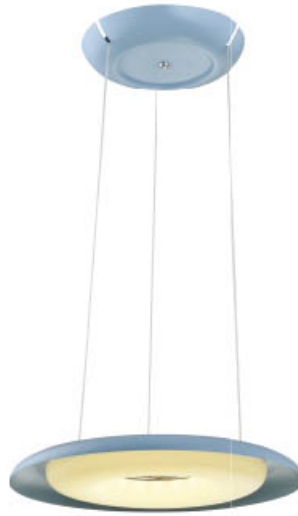

DELUXE

- 220-240V / 50-60Hz
- Average Life: 50,000 Hrs
- 4000K