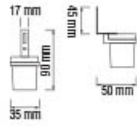

Light Control Photosensor

FLASH

WHITE

089 001 0001