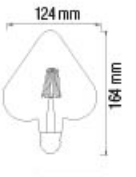

RUSTIC GLOBE-6

001 030 0006

- 220-240V / 50-60Hz
- Average Life: 20.000 Hrs
- 540 lm
- 2200K

RUSTIC STAR - 6

001 031 0006

- 220-240V / 50-60Hz
- Average Life: 20.000 Hrs
- 540 lm
- 2200K

RUSTIC HEART - 6

001 032 0006

- 220-240V / 50-60Hz
- Average Life: 20.000 Hrs
- 540 lm
- 2200K

RUSTIC PYRAMID-6

001 035 0006

- 220-240V / 50-60Hz
- Average Life: 20.000 Hrs
- 540 lm
- 2200K

RUSTIC MERIDIAN-6

001 037 0006

- 220-240V / 50-60Hz
- Average Life: 20.000 Hrs
- 540 lm
- 2200K

RUSTIC VINTAGE-6

001 029 0006

- 220-240V / 50-60Hz
- Average Life: 20.000 Hrs
- 540 lm
- 2200K

LED BULB / LED CAPSULE / LED TUBE