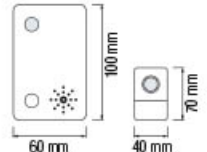

- 4.5V
- Work Voltage of the Emitter: 12V
- Work Frequency: 315 Mhz
- Remote Control: 120m (in open air)
- Sound Type: 38 Songs Optional