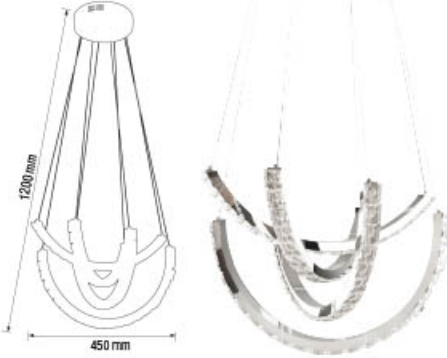

- 110-240V / 50-60Hz
- Average Life: 50.000 Hrs
- 3964 lm
- 4000K

AVATAR

019 039 0033

CHROME

- 180-260V / 50-60Hz
- Average Life: 30.000 Hrs
- 2310 lm
- 4000K

NEW PRODUCT

LED SUSPENSION LIGHT

AVIATOR