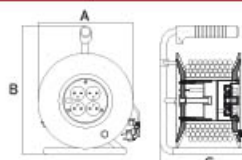

REEL

- 230V~/50-60Hz
- Max. 3000W
- Max. 13.04A
- 3x15 mm²
- 4 Sockets
- Overload Protection

	REEL-15	REEL-25	REEL-50	EMPTY-25
	104-006-0015	104-006-0025	104-006-0050	104-007-0025
Cable Length :	15 Meters	25 Meters	50 Meters	Max. 25 Meters
Sizes (mm) :	A: 200 B: 260 C: 150	A: 275 B: 314 C: 170	A: 265 B: 345 C: 210	A: 230 B: 310 C: 195

IP 68 CONNECTOR / COMPACT CONNECTOR / WIRE SPRING CONNECTOR / TERMINAL BLOCK

CABLE REEL