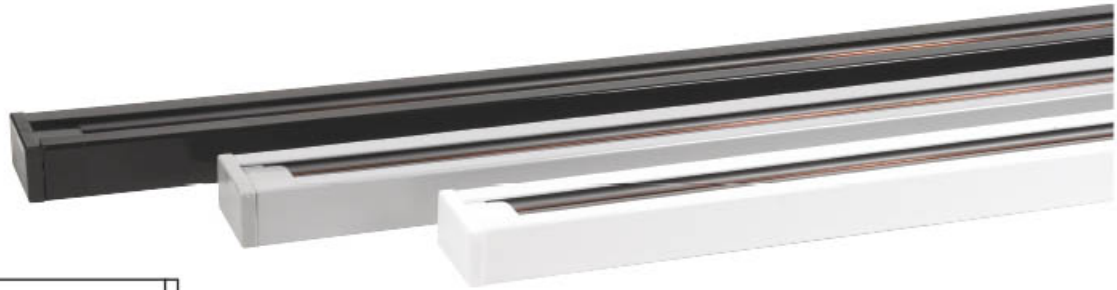

LIGHTING TRACK

WHITE

BLACK

SILVER

- Single Phase
- 220-240V / 50-60Hz
- Max. 16A

097 001 0001

1 m.

097 001 0002

2 m.

097 001 0003

3 m.