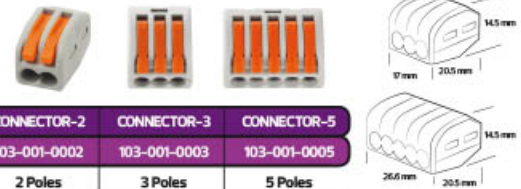

CONNECTOR

- 400V/4kV-
- Max. 32A
- Wire Range: 0.08 - 4 mm²
- Spring Clamping 28-10AWG

	CONNECTOR-2	CONNECTOR-3	CONNECTOR-5
	103-001-0002	103-001-0003	103-001-0005
Pole :	2 Poles	3 Poles	5 Poles

HOROZ ELECTRIC