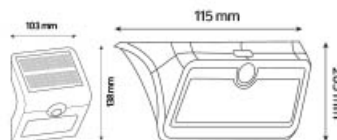

SOLARIS

- Li-Ion Battery 3.7V
- 4000K
- Solar Charging Time: 4-6 Hours In Direct Sunlight
- Average Life: 50.000 Hrs

	SOLARIS-1	SOLARIS-2
	078-014-0001	078-014-0002

Power	: 2 W	2 W
Luminous Flux	: 220 lm (Strong) - 12 lm (Weak)	275 lm (Strong) - 18 lm (Weak)

LED Solar Lamp

LED SOLAR LAMP

SIRIUS

WITH PIR SENSOR

- 4000K
- Solar Charging Time: 8-10 Hours In Direct Sunlight
- Average Life: 50.000 Hrs

	SIRIUS-1	SIRIUS-2
	078-012-0001	078-012-0002

Power	: 1 W	2 W
Luminous Flux	: 140 lm (Strong) - 8 lm (Weak)	240 lm (Strong) - 12 lm (Weak)
Battery	: 3.7V 1200 mAh Li-Ion	3.7V 2200 mAh Li-Ion
Back Light	: Yes (Blue)	No