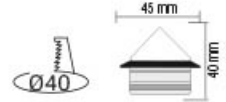

MAT CHROME

- 85-265V / 50-60Hz
- Average Life: 30.000 Hrs
- 70 lm
- 4200K