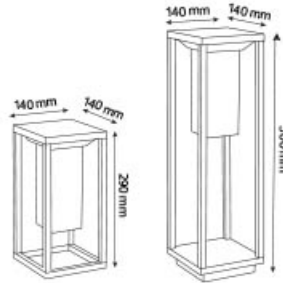

- Li-Ion Battery 3.7V
- 4000K
- Solar Charging Time: 4-6 Hours In Direct Sunlight
- Average Life: 50.000 Hrs

	SOLARIS-1	SOLARIS-2
	078-014-0001	078-014-0002

Power	: 2 W	2 W
Luminous Flux	: 220 lm (Strong) - 12 lm (Weak)	275 lm (Strong) - 18 lm (Weak)