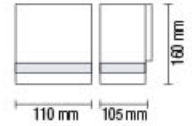

GARDENYA

- 220-240V / 50-60Hz
- Stainless Steel Body+PC