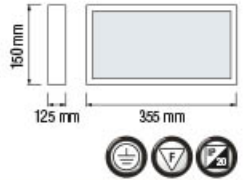

WENGER

084 025 0012

- 220-240V / 50-60Hz
- 560 lm
- 4V 3Ah Rechargeable Sealed-Acid Battery
- Duration Time:
  Step 1: 1 Hour
  Step 2: 2 Hours
- Average Life: 30.000 Hrs

- LANTERN
- RECHARGEABLE
- EMERGENCY
- AUTOMATIC LIGHT-UP

ROBSON

084 020 0002

- 220-240V / 50-60Hz
- 100 lm
- 1.2V 350mAh Rechargeable Ni-Cd Battery
- Average Life: 20.000 Hrs
- Duration Time: 120 minutes

- EXIT & SAFETY
- RECHARGEABLE
- EMERGENCY
- AUTOMATIC LIGHT-UP

ZOFF

084 019 0001

- 220-240V / 50-60Hz
- 50 lm
- 1.2V 600mAh Rechargeable Ni-Cd Battery
- Average Life: 10.000 Hrs
- Duration Time: 90 minutes

- EXIT & SAFETY
- RECHARGEABLE
- EMERGENCY
- AUTOMATIC LIGHT-UP

ROMARIO

084 022 0010

- SOLAR
- RECHARGEABLE

- 220-240V / 50-60Hz
- 10W, 360 lm
- 4V 1600mAh Rechargeable Sealed-Acid Battery
- Duration Time:
  1 Hour for Strong Light
  25 Hours for Weak Light
- Average Life: 30.000 Hrs

MÜLLER

084 018 0001

- RECHARGEABLE
- AUTOMATIC LIGHT-UP
- AC / DC OPERATED

- 220-240V / 50-60Hz
- 10x1500 MCD 110° Bright LED Light
- 50 lm
- 4V 0.9Ah Rechargeable Sealed-Acid Battery
- Duration Time: 6 Hours
- Average Life: 30.000 Hrs