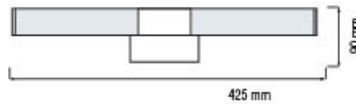

CHROME

- 85-265V / 50-60Hz
- Average Life: 30.000 Hrs
- 1135 lm
- 4200K