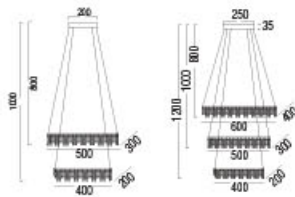

PANDORA

- 180-260V / 50-60Hz
- Average Life: 30.000 Hrs
- 4000K

CHROME

PANDORA-72	PANDORA-96
019-028-0072	019-028-0096

Power	: 72 W	96 W
Luminous Flux	: 5040 lm	6720 lm