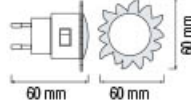

DUFFY

085-001-0005

Power	: 0.4 W	: 0.4 W	: 0.3 W	: 0.4 W	: 0.3 W
Luminous Flux	: 25 lm	: 25 lm	: 20 lm	: 25 lm	: 20 lm