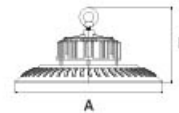

ASPENDOS

- 100-265V / 50-60Hz
- Average Life: 25.000 Hrs
- 6400K
- Aluminium Die Casting Body

	ASPENDOS-50	ASPENDOS-100	ASPENDOS-150	ASPENDOS-200
	063-004-0050	063-004-0100	063-004-0150	063-004-0200

Power	: 50 W	100 W	150 W	200 W
Luminous Flux	: 4750 lm	9500 lm	14250 lm	19000 lm
Sizes (mm)	: A: 242.5 B: 172.5	A: 298.5 B: 175.1	A: 347.7 B: 176.8	A: 398.5 B: 178.1