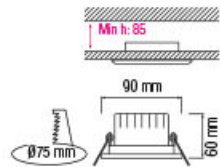

MELISA

VICTORIA

MAT CHROME

WHITE