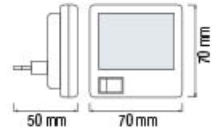

WHITE

- 220-240V / 50-60Hz
- 25 lm
- Average Life: 20.000 Hrs