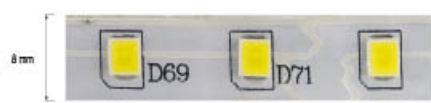

NiL	NiL/RGB	AMAZON	AMAZON/RGB
	081-002-0001	081-002-0002	081-005-0001	081-005-0002
Power :	24 W/5 m Roll	24 W/5 m Roll	72 W/5 m Roll	72 W/5 m Roll
Current :	2A/5 m Roll	2A/5 m Roll	6A/5 m Roll	6A/5 m Roll
Luminous Flux :	4.8 lm/LED	4.8 lm/LED	14.4 lm/LED	14.4 lm/LED
LED :	60 pcs/m, 28x35, Single Chip	60 pcs/m, 28x35, Single Chip	60 pcs/m, 50x50, Three Chips	60 pcs/m, 50x50, Three Chips