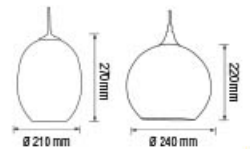

QUANTUM

COPPER

CHROME

- 250V~/4A
- Max. 60W
- Glass