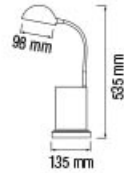

BERNA

049 006 0003

BLACK

WHITE

BLUE

RED

- 220-240V / 50-60Hz
- 130lm
- 3000K
- Average Life: 30.000 Hrs