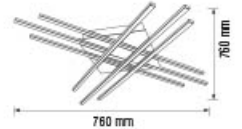

CHROME

- 110-240V / 50-60Hz
- Average Life: 50.000 Hrs
- 3964 lm
- 4000K