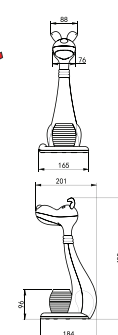

DIMMABLE

LED NIGHT LAMP