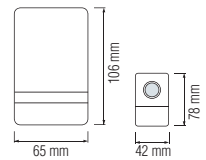

ALBA

Specification

- 4.5V
- Work Voltage of the Emitter: 12V
- Work Frequency: 315 Mhz
- Remote Control: 120m (in open air)
- Sound Type: 38 Songs Optional