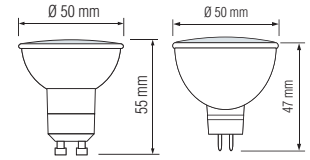

GU10 CLOSED	JCDR OPEN	JCDR CLOSED	MR16 CLOSED
	220-240V/50-60 Hz	220-240V/50-60 Hz	220-240V/50-60 Hz	12V AC
Power	50 W	50 W	50 W	20 W / 50 W
Luminous Flux	340 lm	650 lm	550 lm	200 lm / 600 lm
Lamp Holder	GU10	GU5.3	GU5.3	GU5.3