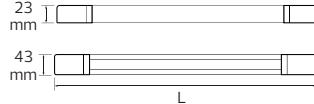

HOROZ ELECTRIC

Led Waterproof Lamp / Led Tube Fixture

IRMAK

- 170-265V / 50-60Hz
- Average Life: 30.000Hrs
- 6400K

IRMAK-18	IRMAK-36	IRMAK-45
059-004-0018	059-004-0036	059-004-0045

Power	: 18 W	36 W	45 W
Luminous Flux	: 1440 lm	2880 lm	3600 lm
Length	: L: 650 mm	L: 1260 mm	L: 1560 mm