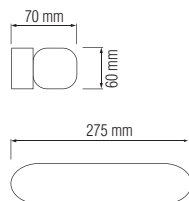

WHITE

RED

- 220-240V / 50-60Hz
- 5W, 325 lm
- 4000K
- Average Life: 30.000 Hrs