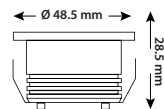

- WHITE
- MAT CHROME

- 85-265V / 50-60Hz
- 210 lm
- 4200K
- Average Life: 30.000 Hrs