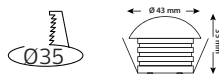

WHITE

- 85-265V / 50-60Hz
- 210 lm
- 4200K
- Average Life: 30.000 Hrs