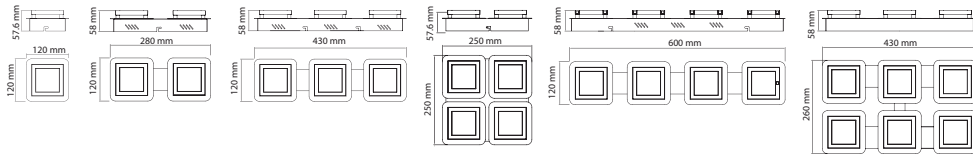

LED CEILING LAMP / CEILING LAMP

HOROZ ELECTRIC

LED Ceiling Lamp Ceiling Lamp

DiDIM

CHROME

■ 220-240V / 50-60Hz
■ 4000K

SMD LED		DiDIM-1	DiDIM-2	DiDIM-3	DiDIM-4	DiDIM-5
		036-005-0001	036-005-0002	036-005-0003	036-005-0004	036-005-0005
Power	:	3x5W	5W	2x5W	3x5W	4x5W
Luminous Flux	:	3x400 lm	400 lm	2x400 lm	3x400 lm	4x400 lm