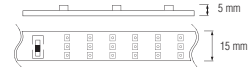

220-240V

Can be cut each 1 meter

RED

GREEN

BLUE

NEOLED

WATERPROOF

081 010 0001