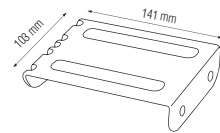

Module LED and Apparatus LED Projector Projector Stand

KAPLAN-45W

068 007 0001

Apparatus for Wall Lamp