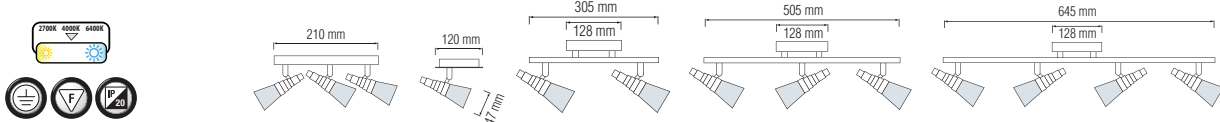

LED CEILING LAMP / CEILING LAMP

HOROZ ELECTRIC

LED Ceiling Lamp Ceiling Lamp

DiDIM

CHROME

■ 220-240V / 50-60Hz
■ 4000K

SMD LED		DiDIM-1	DiDIM-2	DiDIM-3	DiDIM-4	DiDIM-5
		036-005-0001	036-005-0002	036-005-0003	036-005-0004	036-005-0005
Power	:	3x5W	5W	2x5W	3x5W	4x5W
Luminous Flux	:	3x400 lm	400 lm	2x400 lm	3x400 lm	4x400 lm