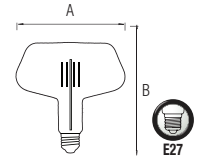

AMBER COLOR

GINZA

001-050-0008

GINZA-XL

001-050-0008

Power	:	8 W	8 W
Luminous Flux	:	620 lm (Amber) / 250 lm (Titanium)	620 lm (Amber) / 250 lm (Titanium)
Color Temperature	:	2200K (Amber) / 2400K (Titanium)	2200K (Amber) / 2400K (Titanium)
Sizes (mm)	:	A: 180 B: 190	A: 230 B: 200