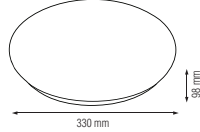

SHARK-24

027 001 0024

WHITE

- 160-265V / 50-60Hz
- Average Life: 30.000 Hrs
- 1800 lm
- 6400K