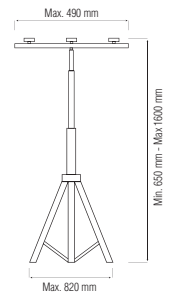

TRIPOD DOUBLE

107 001 0002

- TRIPOD DOUBLE STAND
- 1.8 meter H05VV-F cable