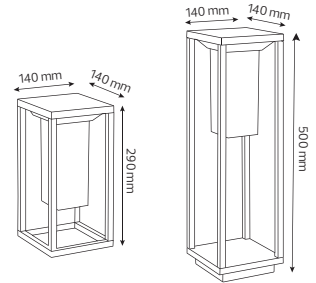

- Li-ION Battery 3.7V 2200 mAh
- 4000K
- Solar Charging Time: 4-6 Hours in Direct Sunlight
- Average Life: 50.000 Hrs