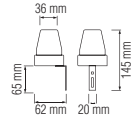

Light Control Photosensor

FLEX

089 001 0002

- Operation Voltage: 220-240V / 50-60Hz
- Ambient Light: <50Lux
- Load Power: 1200W (10A)