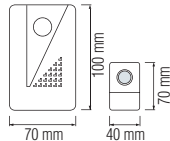

086 001 0001

LORD

Specification

- Power Source: Emitter - 12V DC (Battery Included)
- Receiving: 3V/DC (2xAA1.5V)
- Working frequency: 315MHz
- Distance: 150m (open position)
- Sound level: 60 db max
- Sound type: 38 songs optional