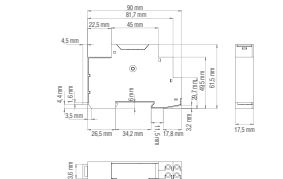

TIMER

- Working voltage: AC 220-240V 50Hz
- Power: 3500W
- Current: 16A