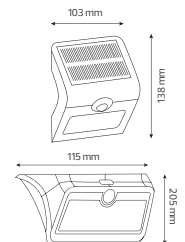

- Li-ION Battery 3.7V 2200 mAh
- 4000K
- Solar Charging Time: 8-10 Hours in Direct Sunlight
- Average Life: 50.000 Hrs