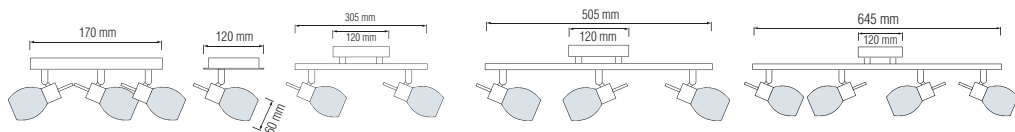

LED CEILING LAMP / CEILING LAMP