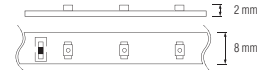

3 LEDs make a group and each group can be cut or extended in terms of the length of application