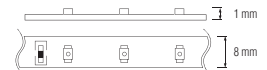

3 LEDs make a group and each group can be cut or extended in terms of the length of application