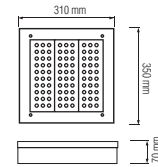

HOROZ ELECTRIC

LED Canopy Light / LED Wallwasher

FALCON

RECESSED

069 001 0110

EAGLE

SURFACED

069 002 0110

- 100-240V / 50-60Hz
- 6400K
- 110W
- 11000 lm
- Average Life: 50.000 Hrs