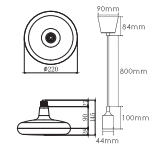

- BLACK
- WHITE
- RED
- GREEN
- YELLOW
- BLUE

- 220-240V / 50-60Hz
- Average Life: 25.000 Hrs
- 850 lm
- 4000K