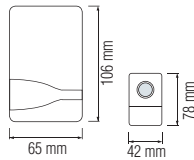

SOLO

Specification

- 4.5V
- Work Voltage of the Emitter: 12V
- Work Frequency: 315 Mhz
- Remote Control: 120m (in open air)
- Sound Type: 38 Songs Optional