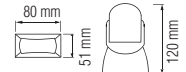

MEGANE

088 001 0008

- Operation Voltage: 220-240V / 50-60Hz
- Detection Distance: 12 m Max. (<24°C)
- Time-delay: Min. 10 sec + 3 sec Max. 7 min + 2 min
- Ambient Light: <3 - 2000LUX (adjustable)
- Rated Load: Max. 1200W
- Detection Motion Speed: 0.6-1.5 m/s