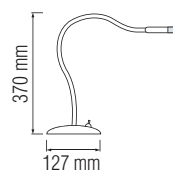

BUKET

049 005 0003

RED

WHITE

BLACK

- 220-240V / 50-60Hz
- 130 lm
- 3000K
- Average Life: 30.000 Hrs

ON-OFF

LED DESK LAMP / DESK LAMP