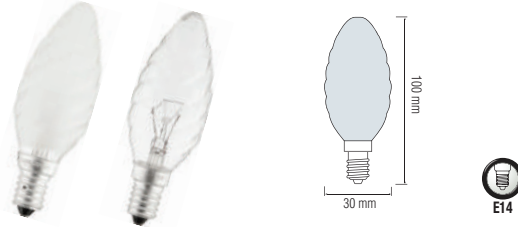

SCREW

- 220-240V / 50-60Hz
- Average Life: 1.000 Hrs

	SCREW FROSTED-40	SCREW FROSTED-60	SCREW CLEAR-40	SCREW CLEAR-60
	006-006-0040	006-006-0060	006-007-0040	006-007-0060
Power	: 40 W	: 60 W	: 40 W	: 60 W
Luminous Flux	: 240 lm	: 400 lm	: 280 lm	: 480 lm