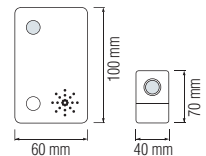

VIOLA

Specification

- 4.5V
- Work Voltage of the Emitter: 12V
- Work Frequency: 315 Mhz
- Remote Control: 120m (in open air)
- Sound Type: 38 Songs Optional