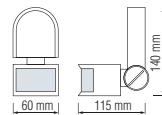

CORONA

088 001 0002

- Operation Voltage: 220-240V / 50-60Hz
- Detection Distance: 8 + 1m Max. (<24°C)
- Time-delay: 5 sec - 10+2 min.
- Ambient Light: <10Lux - 2000Lux
- Rated Load: Max. 1000W