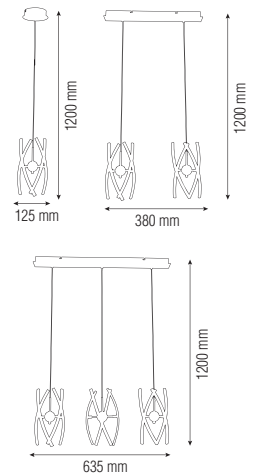

CHROME

- 110-240V / 50-60Hz
- Average Life: 30.000 Hrs
- 450 lm / 900 lm / 1350 lm
- 4000K

6W SMD LED

12W SMD LED

18W SMD LED