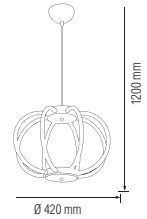

LED Suspension Light

PHOENIX

019 020 0038

CHROME

RED COPPER

- 110-240V / 50-60Hz
- Average Life: 30.000 Hrs
- 2623lm
- 4000K

LED SUSPENSION LIGHT

ELECTRA