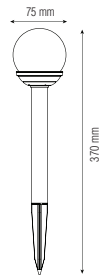

- Ni-MH AA 100 mAh 1.2V
- 6400K
- 1.5 lm
- Average Life: 100.000 Hrs