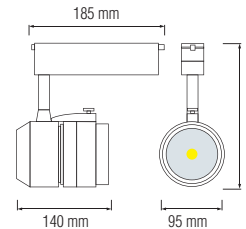

- WHITE
- BLACK
- SILVER

- 220-240V / 50-60Hz
- Average Life: 40.000 Hrs
- 1315 lm
- 4200K
- Beam Angle: 60°