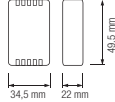

100 001 0072

RGB Controller 2A

- Input Voltage: DC 12V - 24V
- Output Voltage: DC 12V - 24V
- Output Power: 72W
- Output Current: 2A/Each Color

For Max. 15m 35x28 SMD LED Strip
For Max. 5m 50x50 SMD LED Strip

100 002 0144

RGB Controller 4A

- Input Voltage: DC 12V - 24V
- Output Voltage: DC 12V - 24V
- Output Power: 144W
- Output Current: 4A/Each Color

For Max. 30m 35x28 SMD LED Strip
For Max. 10m 50x50 SMD LED Strip

RGB CONTROLLER / RGB AMPLIFIER

AMPLIFIER

- Input Voltage: DC 12V - 24V
- Output Voltage: DC 12V - 24V

	AMPLIFIER-12A	AMPLIFIER-24A
	101-001-0144	101-001-0288

Output Power	: 144 W	: 288 W
Output Current	: 4A/Each Color	: 8A/Each Color
35x28 RGB LED Strip	: 30 Meters with 60Leds/Meter	: 60 Meters with 60Leds/Meter
50x50 RGB LED Strip	: 10 Meters with 60Leds/Meter	: 20 Meters with 60Leds/Meter

RGB AMPLIFIER

LED CHRISTMAS LIGHT & DRIVERS

MONTANA

- 4.5V DC
- 4W/10 m
- Average Life: 30,000 Hrs
- Standart Length: 1m / 10 LED
- Package: 10 m / Roll

080 001 0004

MONTANA-D4

080 001 0001

- 100-240V / 50-60Hz
- 16W/40 m

MONTANA-D10

080 001 0002

- 100-240V / 50-60Hz
- 40W/100 m