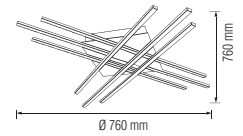

CHROME

- 110-240V / 50-60Hz
- Average Life: 50.000 Hrs
- 3964lm
- 4000K