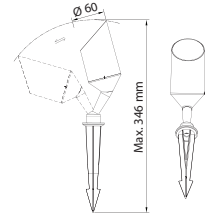

KUKA-5

076 031 0005

NEW PRODUCT

- 100-240V / 50-60Hz
- 4200K
- 290 lm
- Average Life: 30.000 Hrs

IP67

GARDEN LAMP / LED GARDEN LAMP