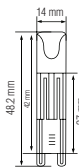

NANO-2	NANO-3
Power	1.5 W	3 W
Luminous Flux	105 lm	210 lm