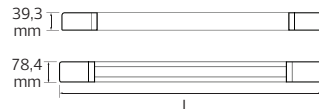

NEHİR-18	NEHİR-36	NEHİR-45
059-003-0018	059-003-0036	059-003-0045

Power	: 18 W	36 W	45 W
Luminous Flux	: 1440 lm	2880 lm	3600 lm
Length (mm)	: L: 652	L: 1262	L: 1562