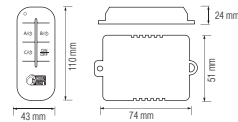

CONTROLLER-3
105-001-0003
3 Channels