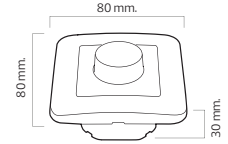

PLUG IN SWITCH

**2 X USB
CHARGING
SOCKET**

Dimmer
Switch / Socket

HORIZON

112 006 0001

- 250V~
- DIMMER (10A)
- 400W (Incandescent)
- 300W (LED)

ATOM

■ 250V~