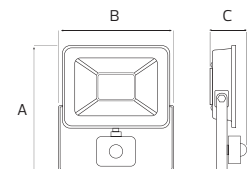

HOROZ ELECTRIC

LED Canopy Light / LED Wallwasher

FALCON

RECESSED

069 001 0110

EAGLE

SURFACED

069 002 0110