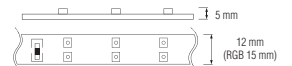

220-240V

Can be cut each 1meter