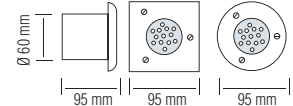

INGROUND & RECESSED TYPE LED LAMP

İNCI

079 004 0002

SAFİR

079 003 0002

- 220-240V / 50-60Hz
- 75 lm
- Average Life: 50.000 Hrs