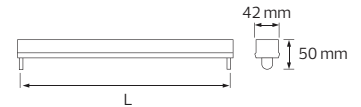

TUBOFIX-60	TUBOFIX-60D	TUBOFIX-120	TUBOFIX-120D
061-001-0060	061-001-2060	061-001-0120	061-001-2120