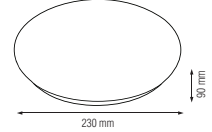

PHOTON-15

027 005 0015

WHITE

- 120-265V / 50-60Hz
- Average Life: 30.000 Hrs
- 1086 lm
- 6400K