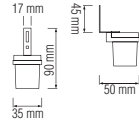

Light Control Photosensor

FLASH

089 001 0001

- Operation Voltage: 220-240V / 50-60Hz
- Ambient Light: <5-15 Lux
- Load Power: 1000W (6A)