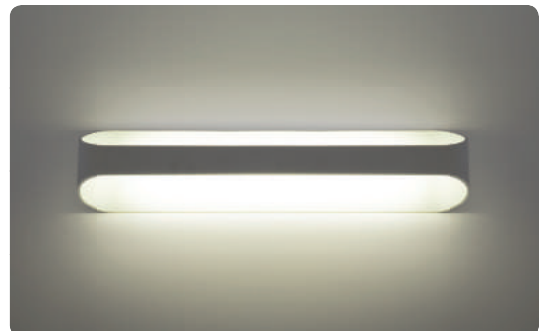

LED WALL LIGHT

HOROZ ELECTRIC

LED Ceiling Lamp / Ceiling Lamp

LİKYA

CHROME

■ 220-240V / 50-60Hz
■ 4000K

■ LİKYA-1

■ LİKYA-2