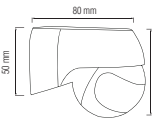

TUCSON

088 001 0009

- Detection Source: 220-240V/AC
- Power Frequency: 50/60Hz
- Rated Load: Max. 800W
- Detection Distance: 12m Max. (<24°C)
- Time Delay: Min. 10sec + 3sec Max. 15min + 2min
- Ambient Light: <3-2000LUX (adjustable)
- Installation Height: 1.8-2.5m
- Detection Motion Speed: 0.6-1.5m/s