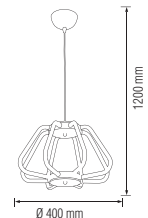

CHROME

RED COPPER

- 110-240V / 50-60Hz
- Average Life: 30.000 Hrs
- 2548lm
- 4000K