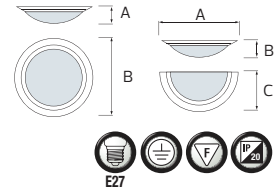

CHROME + MAT CHROME

Diffuser: Glass

ILGAZ-1	ILGAZ-2	ILGAZ-3	ILGAZ-4
026-001-0001	026-001-0002	026-001-0003	026-001-0004

Power	:	Max. 60 W	Max. 60 W	Max. 2x60W	Max. 60 W
Sizes (mm)	:	A: 90 B: 245	A: 90 B: 290	A: 105 B: 350	A: 310 B: 110 C: 160