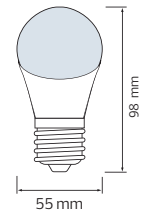

LED TUBE

- 175-250V / 50-60Hz
- Average Life: 25.000 Hrs
- 6400K