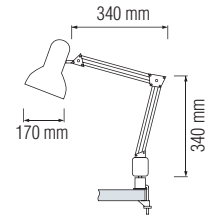

RANA

048 013 0060

BLACK

WHITE

RED

■ 220-240V / 50-60Hz
■ Max. 60W