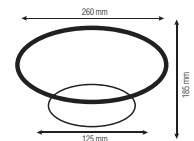

WHITE

- 85-265V / 50-60Hz
- 10W
- 825 lm
- 4200K
- Average Life: 30.000 Hrs