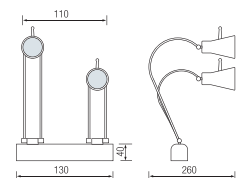

GOLDEN

TITANIUM BLACK

- Built in electronic transformer
- 220-240V / 50-60Hz 12V
- Max. 2x20W, 500 lm

HL 651

CHROME

MAT CHROME

- Built in electronic transformer
- 220-240V / 50-60Hz 12V
- Max. 2x20W (JC)
- Max. 2x35W (MR11)