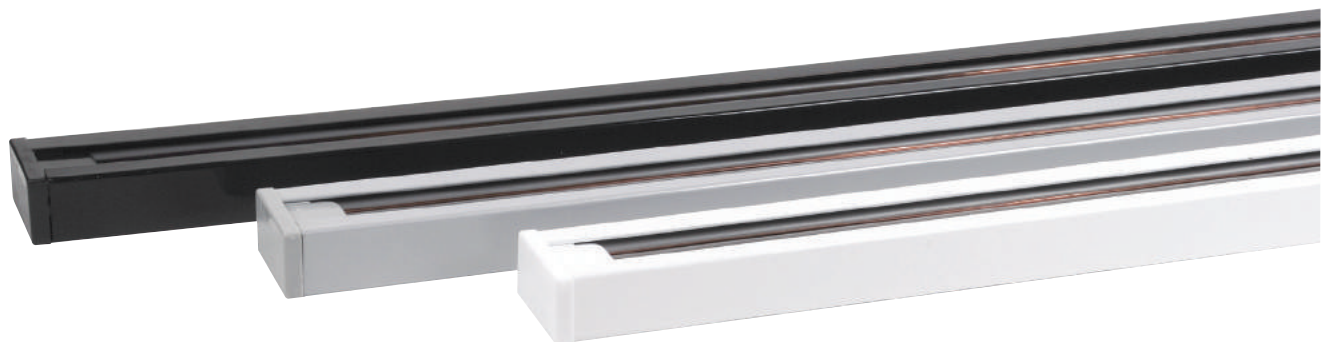

LIGHTING TRACK

1m, 2m, 3m

WHITE

BLACK

SILVER

- 220-240V / 50-60Hz
- Max. 16A

1m. 097 001 0001

2m. 097 001 0002

3m. 097 001 0003

LED TRACK LIGHT / LIGHTING TRACK / TRACK CONNECTOR / RECESSED MONOPOINT