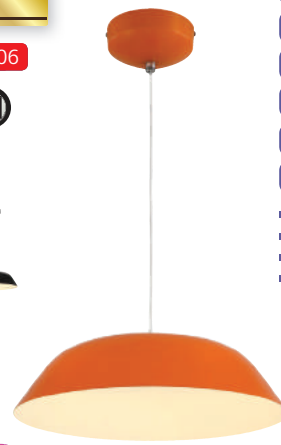

- BLACK
- WHITE
- PINK
- PURPLE
- ORANGE
- BLUE

- 220-240V / 50-60Hz
- Average Life: 50.000 Hrs
- 350 lm
- 4000K

WEBER

021 008 0001

RED COPPER
OLD BRONZE
GOLD
CHROME
PEARL BLACK

■ 250V~/4A
■ Max. 60W

100 mm
1000 mm