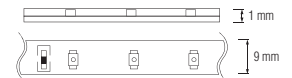

THREE CHIPS

THAMES

081 003 0001

THAMES/RGB

081 003 0002

12V DC

WATERPROOF

- 12V DC
- Input Current: 6A (1 Roll/5m)
- 72W (1 Roll/5m)
- 4.320 lm, per 16ft reel
- Average Life: 30.000 Hrs
- Standart Length: 1m / 60 LED
- LED Type: 50x50 SMD
- LED View Angle: 120
- Package: 5 m / Roll
- PCB Color: White
- With 3M self-adhesive backing for easy installation

3 LEDs make a group and each group can be cut or extended in terms of the lenght of application

THREE CHIPS

AMAZON

081 005 0001

AMAZON/RGB

081 005 0002

12V DC

NON WATERPROOF

- 12V DC
- Input Current: 6A (1 Roll/5m)
- 72W (1 Roll/5m)
- 4.320 lm, per 16ft reel
- Average Life: 30.000 Hrs
- Standart Length: 1m / 60 LED
- LED Type: 50x50 SMD
- LED View Angle: 120
- Package: 5 m / Roll
- PCB Color: White
- With 3M self-adhesive backing for easy installation

3 LEDs make a group and each group can be cut or extended in terms of the lenght of application