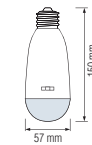

MÜLLER

084 018 0001

- RECHARGEABLE
- LED LAMP
- E27

- 220-240V / 50-60Hz
- 10x1500 MCD 110° Bright LED Light
- 50 lm
- 4V 0.9Ah Rechargeable Sealed-Acid Battery
- Duration Time: 6 Hours
- Emergency & Automatic Light-Up
- AC / DC Operated
- Average Life: 30.000 Hrs