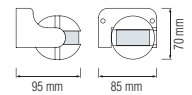

LINEA

088 001 0003

- Operation Voltage: 220-240V / 50-60Hz
- Detection Distance: 8 + 2 m Max. (<24°C)
- Time-delay: 5 sec - 8+2 min.
- Ambient Light: <10Lux - 2000Lux
- Rated Load: Max. 1000W