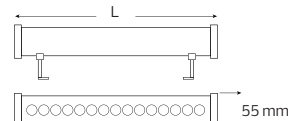

REGAL-9	REGAL-12	REGAL-18	REGAL-24	REGAL-36
	109-001-0009	109-001-0012	109-001-0018	109-001-0024	109-001-0036
Power	9 W	12 W	18 W	24 W	36 W
Lumihous Flux	540 lm	720 lm	1080 lm	1440 lm	2160 lm
Length (mm)	255	330	480	630	930 mm