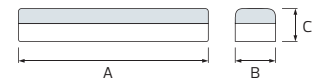

MESSI

- 220-240V / 50-60Hz or 6V DC
- Average Life: 30.000 Hrs

- RECHARGEABLE
- EMERGENCY
- LANTERN

	MESSI-9	MESSI-15	MESSI-23
	084-030-0009	084-030-0015	084-030-0023

Power	9 W	15 W	23 W
Luminous Flux	280 lm-38 lm	420 lm-70 lm	600 lm-100 lm
Battery	4V 1.6Ah Sealed-Acid	2x4V 1.6Ah Sealed-Acid	2x4V 1.6Ah Sealed-Acid
Duration Time	3-20 Hours	3-15 Hours	2-10 Hours
Size (mm)	A: 250 B: 50 C: 50	A: 350 B: 50 C: 50	A: 450 B: 50 C: 50

MALDINI

- 220-240V / 50-60Hz
- Average Life: 30.000 Hrs

	MALDINI-2	MALDINI-3
	084-014-0002	084-014-0003

Power	13 W	16 W
Luminous Flux	330 lm	410 lm
Battery	2x4V 0.9Ah Sealed-Acid	2x4V 0.9Ah Sealed-Acid
Duration Time	3 Hours	3 Hours
Size (mm)	A: 245 B: 75 C: 45	A: 325 B: 75 C: 45

- EMERGENCY EXIT
- SAFETY EMERGENCY
- LANTERN

WENGER

- 220-240V / 50-60Hz
- 560 lm
- 4V 3Ah Rechargeable Sealed-Acid Battery
- Duration Time: Step 1: 1 Hour Step 2: 2 Hours
- Average Life: 30.000 Hrs

084 025 0012

- RECHARGEABLE
- EMERGENCY
- LANTERN

MÜLLER

084 018 0001

- RECHARGEABLE
- LED LAMP
- E27

- 220-240V / 50-60Hz
- 10x1500 MCD 110° Bright LED Light
- 50 lm
- 4V 0.9Ah Rechargeable Sealed-Acid Battery
- Duration Time: 6 Hours
- Emergency & Automatic Light-Up
- AC / DC Operated
- Average Life: 30.000 Hrs

ZOFF

084 019 0001

- EXIT & SAFETY LAMP
- LED LAMP

- 220-240V / 50-60Hz
- 50 lm
- 1.2V 600mAh Rechargeable Ni-Cd Battery
- Average Life: 10.000 Hrs
- Duration Time: 90 minutes

ROBSON

084 020 0002

- EMERGENCY
- EXIT & SAFETY
- LED LAMP

- 220-240V / 50-60Hz
- 100 lm
- 1.2V 350mAh Rechargeable Ni-Cd Battery
- Average Life: 20.000 Hrs
- Duration Time: 120 minutes