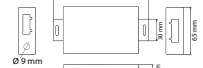

100 001 0072

RGB Controller 2A

- Input Voltage: DC 12V - 24V
- Output Voltage: DC 12V - 24V
- Output Power: 72W
- Output Current: 2A/Each Color

For Max. 15m 35x28 SMD LED Strip
For Max. 5m 50x50 SMD LED Strip

100 002 0144

RGB Controller 4A

- Input Voltage: DC 12V - 24V
- Output Voltage: DC 12V - 24V
- Output Power: 144W
- Output Current: 4A/Each Color

For Max. 30m 35x28 SMD LED Strip
For Max. 10m 50x50 SMD LED Strip

RGB CONTROLLER / RGB AMPLIFIER

AMPLIFIER

- Input Voltage: DC 12V - 24V
- Output Voltage: DC 12V - 24V

	AMPLIFIER-12A	AMPLIFIER-24A
	101-001-0144	101-001-0288

Output Power	: 144 W	: 288 W
Output Current	: 4A/Each Color	: 8A/Each Color
35x28 RGB LED Strip	: 30 Meters with 60Leds/Meter	: 60 Meters with 60Leds/Meter
50x50 RGB LED Strip	: 10 Meters with 60Leds/Meter	: 20 Meters with 60Leds/Meter

RGB AMPLIFIER

LED CHRISTMAS LIGHT & DRIVERS

MONTANA

- 4.5V DC
- 4W/10 m
- Average Life: 30,000 Hrs
- Standart Length: 1m / 10 LED
- Package: 10 m / Roll

080 001 0004

MONTANA-D4

080 001 0001

- 100-240V / 50-60Hz
- 16W/40 m

MONTANA-D10

080 001 0002

- 100-240V / 50-60Hz
- 40W/100 m