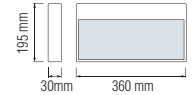

ZOFF

084 019 0001

- EXIT & SAFETY LAMP
- LED LAMP

- 220-240V / 50-60Hz
- 50 lm
- 1.2V 600mAh Rechargeable Ni-Cd Battery
- Average Life: 10.000 Hrs
- Duration Time: 90 minutes