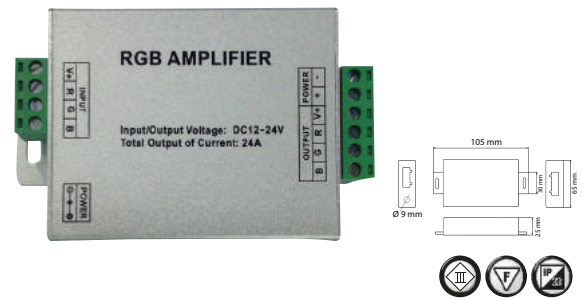

AMPLIFIER

- Input Voltage: DC 12V - 24V
- Output Voltage: DC 12V - 24V

	AMPLIFIER-12A	AMPLIFIER-24A
	101-001-0144	101-001-0288

Output Power	: 144 W	: 288 W
Output Current	: 4A/Each Color	: 8A/Each Color
35x28 RGB LED Strip	: 30 Meters with 60Leds/Meter	: 60 Meters with 60Leds/Meter
50x50 RGB LED Strip	: 10 Meters with 60Leds/Meter	: 20 Meters with 60Leds/Meter

RGB AMPLIFIER

LED CHRISTMAS LIGHT & DRIVERS

MONTANA

- 4.5V DC
- 4W/10 m
- Average Life: 30,000 Hrs
- Standart Length: 1m / 10 LED
- Package: 10 m / Roll

080 001 0004