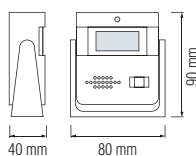

HELIX

Specification

- Operation Voltage: 4.5V DC (3xAA1.5V) or 12V DC Adaptor
- Sensing Distance: 6 m
- Distance Range: 110'
- Sound level: 60 db max
- Sound type: Ding Dong, Hello, Welcome + Alarm
- USB Cable Included