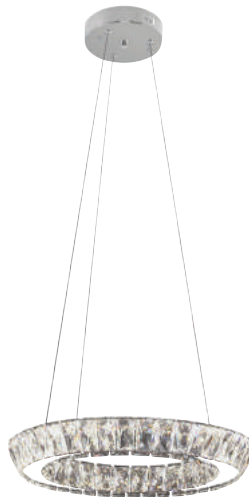

POLARIS

019 024 0046

CHROME

- 180-260V / 50-60Hz
- Average Life: 30.000 Hrs
- 1380 lm
- 4000K

LED SUSPENSION LIGHT

TORNADO

- 180-260V / 50-60Hz
- Average Life: 30.000 Hrs
- 4000K

CHROME