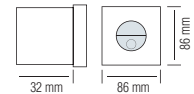

INGROUND & RECESSED TYPE LED LAMP