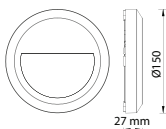

IHLAMUR

076 013 0002