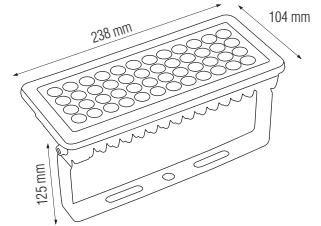

BLACK

- 220-240V / 50-60Hz
- Average Life: 50.000 Hrs
- 45W, 3600 lm
- 4200K