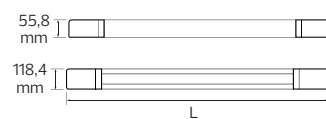

Power	: 36 W	72 W	90 W
Luminous Flux	: 2880 lm	5760 lm	7200 lm
Length (mm)	: L: 632	L: 1242	L: 1542

PROFIX

- 175-250V / 50-60Hz
- For 60/120 cm double side energized LED Tubes
- LED Tube not included

PROFIX-60S	PROFIX-60D	PROFIX-120S	PROFIX-120D
057-001-1060	057-001-2060	057-001-1120	057-001-2120