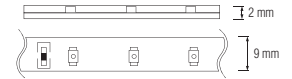

3 LEDs make a group and each group can be cut or extended in terms of the lenght of application