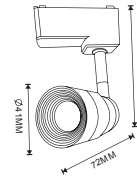

Z O O M A B L E

PORTO

018 013 0007