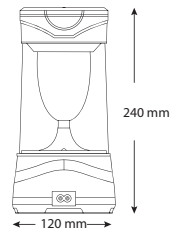

- 220-240V / 50-60Hz
- 10W, 360 lm
- 4V 1600mAh Rechargeable Sealed-Acid Battery
- Duration: 1 hour/strong light
  25 hours/weak light
- Average Life: 30.000 Hrs