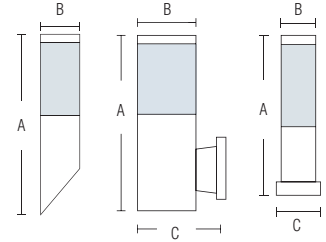

KAVAK

- 220-240V / 50-60Hz
- Aluminium Body
- Diffuser: Glass
- Max. 60W

BLACK

	KAVAK-1	KAVAK-2	KAVAK-3	KAVAK-4	KAVAK-5
	075-014-0001	075-014-0002	075-014-0003	075-014-0004	075-014-0005

Sizes (mm)	:	A: 305 B: 89	A: 208 B: 89 C: 148	A: 300 B: 89 C: 130	A: 500 B: 89 C: 110	A: 800 B: 89 C: 110