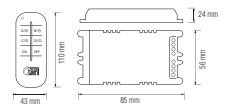

CONTROLLER-3
105-001-0003
3 Channels