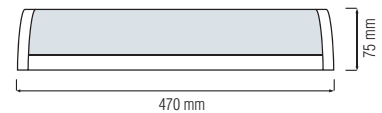

CHROME

- 85-265V / 50-60Hz
- 1135 lm
- 4200K
- Average Life: 30.000 Hrs