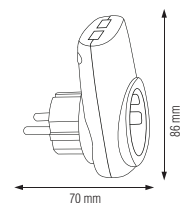

PLUG IN SWITCH

**2 X USB
CHARGING
SOCKET**

Dimmer
Switch / Socket

HORIZON

112 006 0001

- 250V~
- DIMMER (10A)
- 400W (Incandescent)
- 300W (LED)

ATOM

■ 250V~