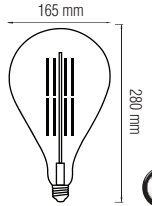

TOLEDO

001-049-0008

Power	:	8 W
Luminous Flux	:	620 lm (Amber) / 250 lm (Titanium)
Color Temperature	:	2200K (Amber) / 2400K (Titanium)