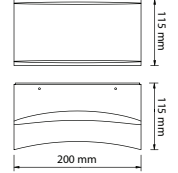

BLACK

WHITE

- 100-240V / 50-60Hz
- 4200K
- 750 lm
- Average Life: 30.000 Hrs