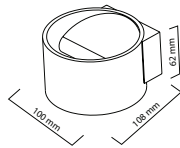

HOROZ ELECTRIC

LED Wall Light

SİSAM

029 006 0008