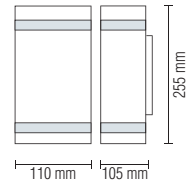

GARDENYA

- 220-240V / 50-60Hz
- Stainless Steel Body+PC