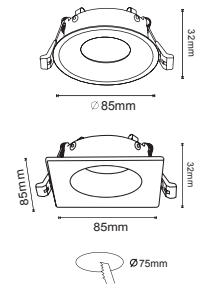

HOROZ ELECTRIC

Halogen Downlight

KARANFİL

- 220-240V / 50-60Hz
- Max. 50W
- Lamp holder not included

KARANFİL-R
015-022-0050

KARANFİL-S
015-023-0050

NEW PRODUCT

WHITE

HOROZ ELECTRIC

Halogen Downlight

SARDUNYA

- 220-240V / 50-60Hz
- Max. 50W
- Lamp holder not included

SARDUNYA-R
015-017-0050

SARDUNYA-S
015-018-0050

NEW PRODUCT

WHITE

ORKİDE

015 007 0050

- CHROME
- GOLDEN
- MAT CHROME
- WHITE

- 220-240V / 50-60Hz
- Max. 50W

MENEKŞE

015 008 0050

- CHROME
- RED COPPER
- MAT CHROME
- PEARL CHROME
- GOLDEN
- WHITE

- 220-240V / 50-60Hz
- Max. 50W

HALOGEN DOWNLIGHT