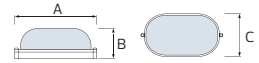

NEMRUT	AYDER	TOROS	KAÇKAR
070-001-0060	070-012-0100	070-002-0060	070-013-0100

Power	: Max.60 W	Max.100 W	Max.60 W	Max.100 W
Sizes (mm)	: A: 210 B: 80 C: 105	A: 275 B: 115 C: 155	A: 210 B: 85 C: 105	A: 275 B: 120 C: 155