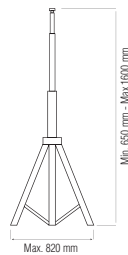

MODULE LED AND APPARATUS / LED PROJECTOR / PROJECTOR STAND

Projector Stand

107 001 0003

PORTABLE

- PORTABLE STAND
- 1.5 meter H05VV-F cable

TRIPOD SINGLE

107 001 0001

- TRIPOD SINGLE STAND
- 1.8 meter H05VV-F cable