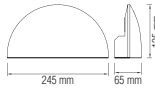

ARDIÇ

076 003 0006

BLACK

- Aluminium Body
- 220-240V / 50-60Hz
- 4100K
- 385 lm
- Average Life: 30.000 Hrs