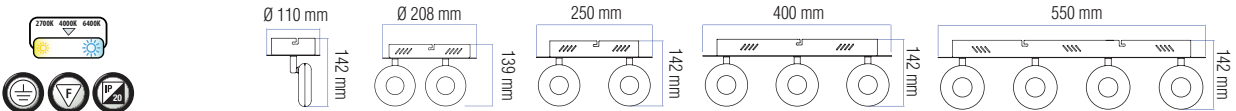

LED CEILING LAMP / CEILING LAMP