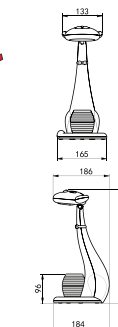

DIMMABLE

LED NIGHT LAMP

WHITE

BLUE

PINK

- 100-240V / 50-60Hz
- 350 lm
- 3000K-4500K-6000K
- Average Life: 30.000 Hrs

CCT Adjustable