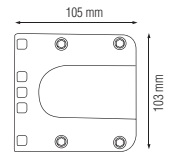

KAPLAN-45S

068 007 0002

Apparatus for Street Lamp