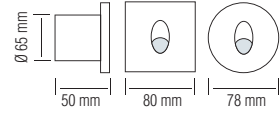

HOROZ ELECTRIC

Inground & Recessed Type LED Lamp

ZÜMRÜT

079 001 0003

YAKUT

079 002 0003

WHITE

MAT CHROME

- 220-240V / 50-60Hz
- 86 lm
- 4000K
- Average Life: 30.000 Hrs