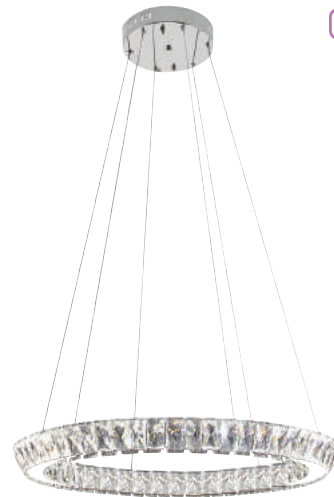

POLARIS

019 024 0046

CHROME

- 180-260V / 50-60Hz
- Average Life: 30.000 Hrs
- 1380 lm
- 4000K

LED SUSPENSION LIGHT

TORNADO

- 180-260V / 50-60Hz
- Average Life: 30.000 Hrs
- 4000K

CHROME