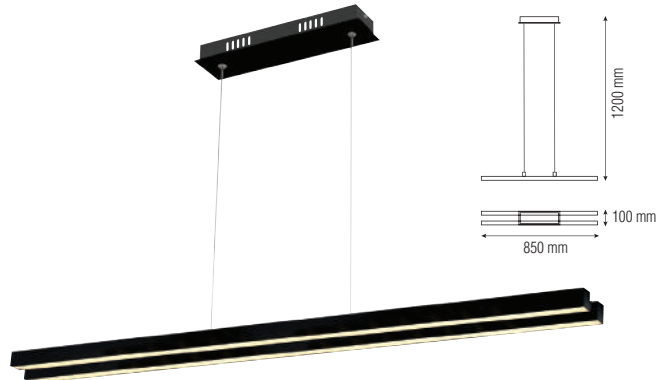

MATRIX-35

019 013 0035

BLACK

WHITE

- 220-240V / 50-60Hz
- Average Life: 50.000 Hrs
- 2000 lm
- 4000K