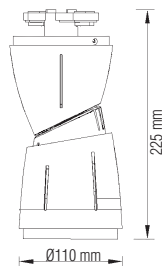

- WHITE
- BLACK
- SILVER

- 100-240V / 50-60Hz
- Average Life: 30.000 Hrs
- 2078 lm
- 4200K
- Beam Angle: 20°