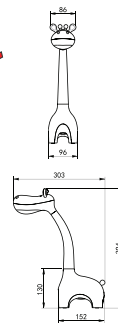

DIMMABLE

LED NIGHT LAMP

WHITE

YELLOW

PINK

- 100-240V / 50-60Hz
- 350 lm
- 3000K-4500K-6000K
- Average Life: 30.000 Hrs

CCT Adjustable

HOROZ ELECTRIC