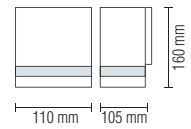

GARDENYA

- 220-240V / 50-60Hz
- Stainless Steel Body+PC