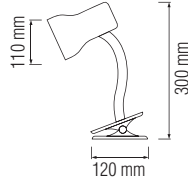

DERYA

048 010 0060

BLACK

WHITE

RED

■ 220-240V / 50-60Hz
■ Max. 60W