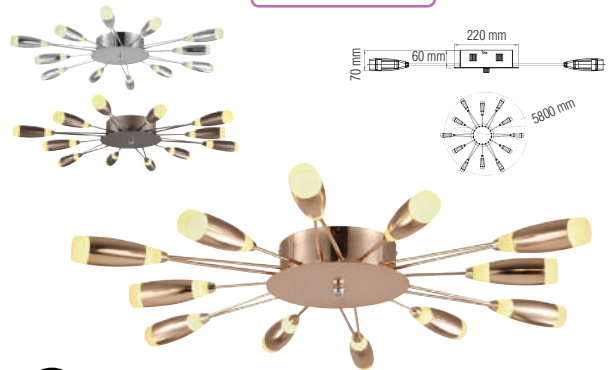

CHROME

COPPER

BROWN

- 220-240V / 50-60Hz
- Average Life: 50.000 Hrs
- 2500 lm
- 4000K

LED Pendant Lamp

SEMBOL

020 006 0012

- BLACK
- WHITE
- RED
- GREEN
- YELLOW
- BLUE