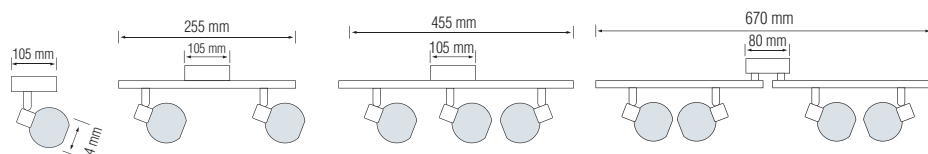

BODRUM

CHROME

■ 220-240V / 50-60Hz

■ BODRUM-1

■ BODRUM-2

■ BODRUM-3

■ BODRUM-4

	BODRUM-1	BODRUM-2	BODRUM-3	BODRUM-4
	035-004-0001	035-004-0002	035-004-0003	035-004-0004
Power	Max.40W	Max.2x40W	Max.3x40W	Max.4x40W