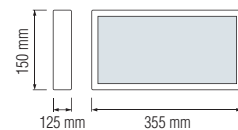

ROBSON

084 020 0002

- EMERGENCY
- EXIT & SAFETY
- LED LAMP

- 220-240V / 50-60Hz
- 100 lm
- 1.2V 350mAh Rechargeable Ni-Cd Battery
- Average Life: 20.000 Hrs
- Duration Time: 120 minutes