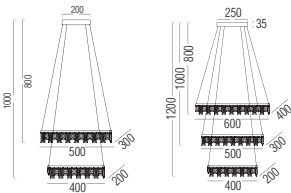

PANDORA

- 180-260V / 50-60Hz
- Average Life: 30.000 Hrs
- 4000K

CHROME

	PANDORA-72	PANDORA-96
Power	72 W	96 W
Luminous Flux	2160 lm	2880 lm