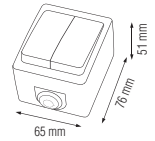

112 100 0006

■ 2-GANG ONE WAY SWITCH (10A)