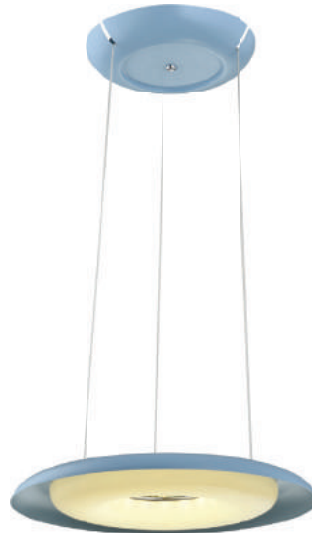

HORUZ ELECTRIC

LED Suspension Light

DELUXE

- 220-240V / 50-60Hz
- Average Life: 50.000 Hrs
- 4000K