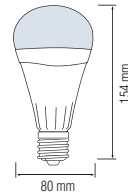

Emergency Lighting
Duration: 3 Hours

NEW
PRODUCT