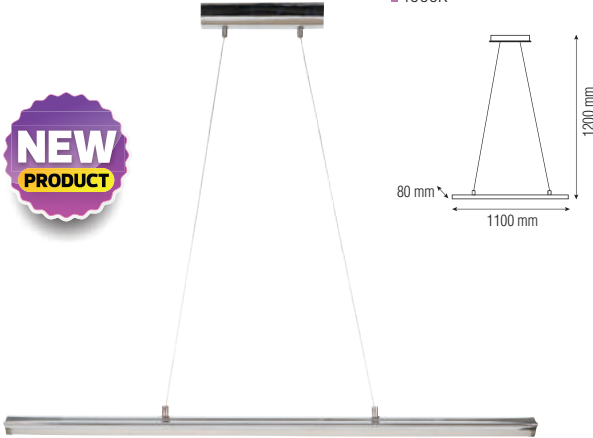

6W SMD LED

12W SMD LED

18W SMD LED

CALIBUR-24

019 031 0024

CHROME

- 110-240V / 50-60Hz
- Average Life: 30.000 Hrs
- 1800 lm
- 4000K

**NEW
PRODUCT**