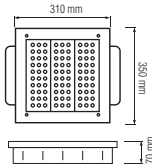

HOROZ ELECTRIC

LED Canopy Light / LED Wallwasher

FALCON

RECESSED

069 001 0110

EAGLE

SURFACED

069 002 0110

- 100-240V / 50-60Hz
- 6400K
- 110W
- 11000 lm
- Average Life: 50.000 Hrs