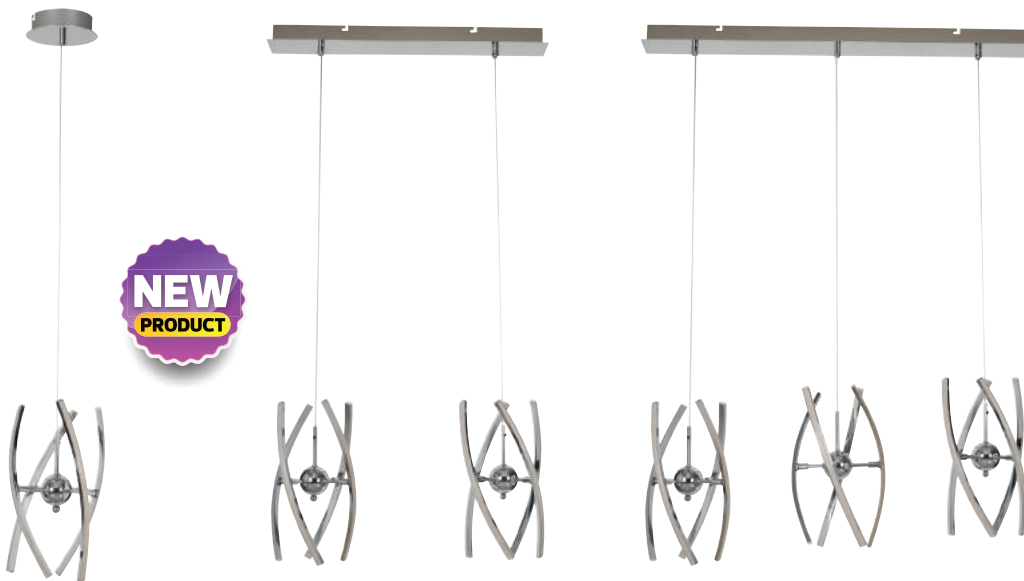

OPTIMA-18

019 030 0018

NEW PRODUCT