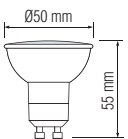

PLUS

- 175-250V / 50-60Hz
- Average Life: 25.000 Hrs
- 3000K / 4200K / 6400K