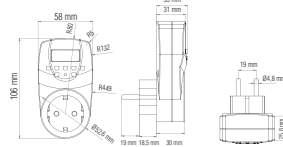

TIMER

- Working voltage: AC 220-240V 50Hz
- Power: 3500W
- Current: 16A