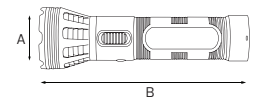

Rechargeable
LED Solar Camping Light
LED Torch / LED Headlight /
Emergency LED Lantern /
LED Emergency Exit Lamp

084 022 0010

ROMARIO

RECHARGEABLE

SOLAR

- 220-240V / 50-60Hz
- 10W, 360 lm
- 4V 1600mAh Rechargeable Sealed-Acid Battery
- Duration: 1 hour/strong light
  25 hours/weak light
- Average Life: 30.000 Hrs

BEST

- 220-240V / 50-60Hz
- Average Life: 30.000 Hrs
- Duration: 1 hour/strong light
  4 hours/weak light

	BEST-1	BEST-3	BEST-5
	084-024-0001	084-024-0003	084-024-0005

Power	1 W	3 W	5 W
Luminous Flux	70 lm	120 lm	210 lm
Battery	4V 0.4Ah Sealed-Acid	4V 0.9Ah Sealed-Acid	4V 1.6Ah Sealed-Acid
Sizes (mm)	A: 51 B: 200	A: 65 B: 220	A: 85 B: 240

PELE

- 220-240V / 50-60Hz
- Average Life: 30.000 Hrs
- Duration Time:
  4 Hours for Weak Light
  1 Hour for Strong Light

	PELE-1	PELE-2	PELE-3
	084-006-0001	084-006-0002	084-006-0003

Power	0.5 W	1 W	3 W
Luminous Flux	30 lm	73 lm	120 lm
Battery	4V 200mAh Sealed-Acid	4V 400mAh Sealed-Acid	4V 900mAh Sealed-Acid
Sizes (mm)	A: 65 B: 220	A: 51 B: 155	A: 65 B: 170