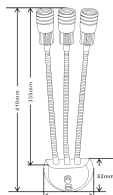

FLORYA

- 100-265V / 50-60Hz
- Average Life: 30.000 Hrs
- 4000 K