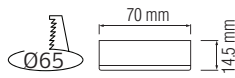

WHITE

- 220-220V / 50-60Hz
- 210 lm
- 4200K
- Average Life: 20.000 Hrs
- Recessed+Surface Mounting Available