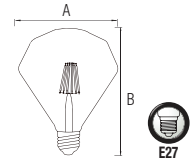

RUSTIC DIAMOND

- 220-240V / 50-60Hz
- Average Life: 20.000 Hrs
- 2200K