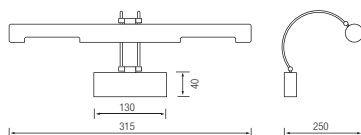

GOLDEN

TITANIUM BLACK

- Built in electronic transformer
- 220-240V / 50-60Hz 12V
- Max. 2x20W, 500 lm

HL 651

CHROME

MAT CHROME

- Built in electronic transformer
- 220-240V / 50-60Hz 12V
- Max. 2x20W (JC)
- Max. 2x35W (MR11)