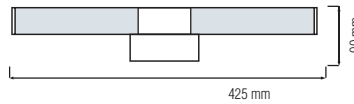

CHROME

- 85-265V / 50-60Hz
- 1135 lm
- 4200K
- Average Life: 30.000 Hrs