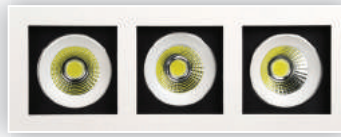

SABRINA

- 220-240V / 50-60Hz
- Average Life: 40.000 Hrs
- 2700K / 6400K

WHITE