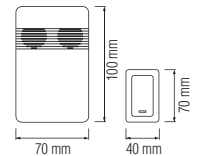

SOLID

Specification

- Power Source: Emitter - 12V DC (Battery Included)
- Receiving: 4.5V/DC (3xAA1.5V)
- Working frequency: 315MHz
- Distance: 150m (open position)
- Sound level: 60 db max
- Sound type: 38 songs optional