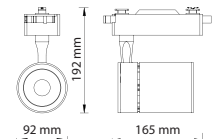

LED TRACK LIGHT / LIGHTING TRACK / TRACK CONNECTOR / RECESSED MONOPOINT