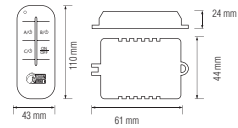

CONTROLLER

Wireless Lighting Controller Switch

- Working voltage: AC 180-240V 50Hz
- Operation Range: 30m-60m in 360 degree (in open area)
- Tungsten filament lamp: 1000W
- Energy saving lamp/LED: 300W
- Working voltage: 12V(A23 alkaline battery)