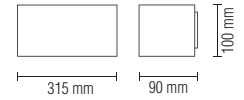

MANGO

- 220-240V / 50-60Hz
- Stainless Steel Body+PC
- Max. 75W