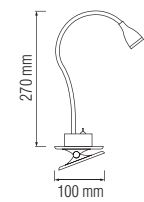

BEYZA

049 002 0003

RED

WHITE

BLACK

- 220-240V / 50-60Hz
- 130 lm
- 3000K
- Average Life: 30.000 Hrs