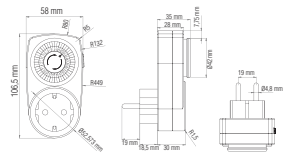

TIMER

- Working voltage: AC 220-240V 50Hz
- Power: 3500W
- Current: 16A