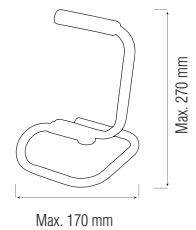

MODULE LED AND APPARATUS / LED PROJECTOR / PROJECTOR STAND

Projector Stand

107 001 0003

PORTABLE

- PORTABLE STAND
- 1.5 meter H05VV-F cable

TRIPOD SINGLE

107 001 0001

- TRIPOD SINGLE STAND
- 1.8 meter H05VV-F cable