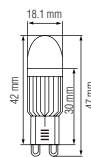

NANO-2	NANO-3
Power	1.5 W	3 W
Luminous Flux	105 lm	210 lm