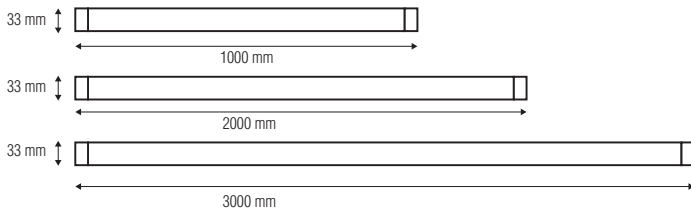

LIGHTING TRACK

1m, 2m, 3m

WHITE

BLACK

SILVER

- 220-240V / 50-60Hz
- Max. 16A

1m. 097 001 0001

2m. 097 001 0002

3m. 097 001 0003

LED TRACK LIGHT / LIGHTING TRACK / TRACK CONNECTOR / RECESSED MONOPOINT