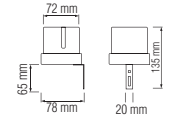

Light Control Photosensor

LUXOR

089 001 0003

- Operation Voltage: 220-240V / 50-60Hz
- Ambient Light: <50Lux
- Load Power: 2700W (25A)