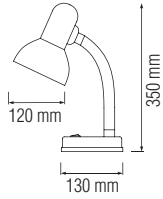

BİHTER

048 009 0060

BLACK

WHITE

RED

BLUE

■ 220-240V / 50-60Hz
■ Max. 60W