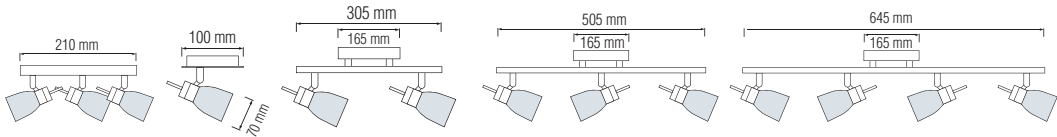

LARA-1	LARA-2	LARA-3	LARA-4	LARA-5
	036-002-0001	036-002-0002	036-002-0003	036-002-0004	036-002-0005
Power	: 3x4W	: 4W	: 2x4W	: 3x4W	: 4x4W
Luminous Flux	: 3x260 lm	: 260 lm	: 2x260 lm	: 3x260 lm	: 4x260 lm