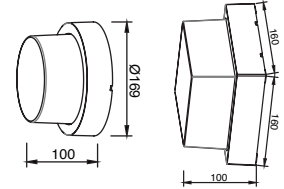

SUGA

- 85-265V / 50-60Hz
- 12W
- 4200K
- 1000 lm
- Average Life: 30.000 Hrs

BLACK