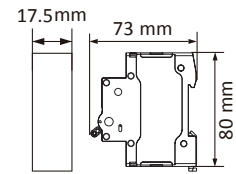

SAFE MCB Circuit Breaker

	114-001-1006	114-001-1010	114-001-1016	114-001-1020	114-001-1025	114-001-1032	114-001-1040	114-002-1002	114-002-1004	114-002-1050	114-002-1063
Rated Current (A)	6A	10A	16A	20A	25A	32A	40A	2A	4A	50A	63A
Poles	1Pole	1Pole	1Pole	1Pole	1Pole	1Pole	1Pole	1Pole	1Pole	1Pole	1Pole
Instantaneous tripping type	B	B	B	B	B	B	B	C	C	C	C
Rated short-circuit breaking capacity (kA)	4.5kA	4.5kA	4.5kA	4.5kA	4.5kA	4.5kA	4.5kA	4.5kA	4.5kA	4.5kA	4.5kA
Rated working voltage(V)	230V/400V	230V/400V	230V/400V	230V/400V	230V/400V	230V/400V	230V/400V	230V/400V	230V/400V	230V/400V	230V/400V