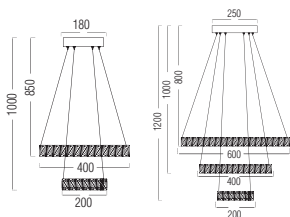

QUASAR

- 180-260V / 50-60Hz
- Average Life: 30.000 Hrs
- 4000K