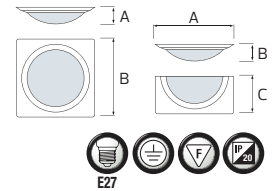

CHROME + MAT CHROME

Diffuser: Glass

KONAK-1	KONAK-2	KONAK-3	KONAK-4
026-002-0001	026-002-0002	026-002-0003	026-002-0004

Power	:	Max. 60 W	Max. 60 W	Max. 2X60W	Max. 60 W
Sizes (mm)	:	A: 90 B: 220	A: 95 B: 260	A: 120 B: 330	A: 300 B: 110 C: 140