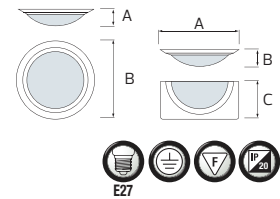

MAT CHROME

Diffuser: Glass

ZARA-1	ZARA-2	ZARA-3	ZARA-4
026-003-0001	026-003-0002	026-003-0003	026-003-0004

Power	:	Max. 60 W	Max. 2X60 W	Max. 3X60 W	Max. 60 W
Sizes (mm)	:	A: 90 B: 230	A: 100 B: 285	A: 130 B: 370	A: 265 B: 110 C: 150