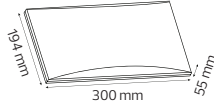

HORUZ ELECTRIC

Garden Lamp / LED Garden Lamp

ARENA

076 033 0010

NEW PRODUCT

- 100-240V / 50-60Hz
- 750 lm
- 4200K
- Works automatically at dark by photosensor detection.
- Number and letter stickers included
- Average Life: 30.000 Hrs

48D