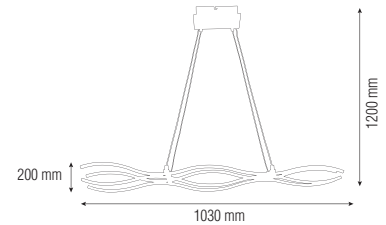

019 029 0045

NEW PRODUCT

45W SMD LED

CHROME

- 110-240V / 50-60Hz
- Average Life: 30.000 Hrs
- 3500 lm
- 4000K

LED SUSPENSION LIGHT

HOROZ ELECTRIC LED Suspension Light

OPTIMA-6