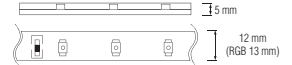

220-240V

Can be cut each 1meter

LED STRIP / RGB RF CONTROLLER / SOCKET SET / LED DRIVER / RGB CONTROLLER / RGB AMPLIFIER

HOROZ ELECTRIC

LED Strip
RGB RF Controller
Socket Set
LED Driver
RGB Controller
RGB Amplifier