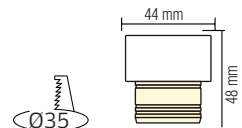

WHITE

- 220-240V / 50-60Hz
- Average Life: 30.000 Hrs
- 125 lm
- 4200K