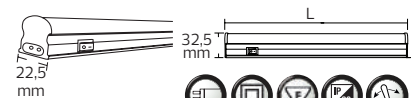

SIGMA-4	SIGMA-7	SIGMA-10	SIGMA-14
052-001-0030	052-001-0060	052-001-0090	052-001-0120

Power	: 4 W	7 W	10 W	14 W
Luminous Flux	: 254 lm	552 lm	846 lm	1100 lm
Length (mm)	: L: 282	L: 546	L: 856	L: 1156