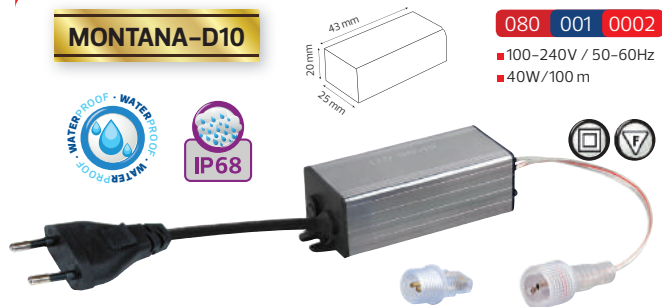

MONTANA-D10

080 001 0002

- 100-240V / 50-60Hz
- 40W/100 m