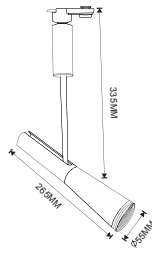

Z O O M A B L E

PORTO

018 013 0007

WHITE

BLACK

SILVER

- 100-240V / 50-60Hz
- Average Life: 40.000 Hrs
- 525 lm
- 4200K
- Beam Angle: 18°-70°

OSLO

018 012 0010

- WHITE
- BLACK
- SILVER

- 100-240V / 50-60Hz
- Average Life: 40.000 Hrs
- 900 lm
- 4200K
- Beam Angle: 21°

ROMA

018 002 0023

- WHITE
- BLACK
- SILVER

- 220-240V / 50-60Hz
- Average Life: 40.000 Hrs
- 1315 lm
- 4200K
- Beam Angle: 60°

ZAGREB

018 009 0035

- WHITE
- BLACK
- SILVER

- 100-240V / 50-60Hz
- Average Life: 30.000 Hrs
- 2078 lm
- 4200K
- Beam Angle: 20°