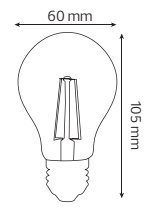

FILAMENT GLOBE

- 220-240V / 50-60Hz
- Average Life: 20.000 Hrs
- 2700K / 4200K

FILAMENT GLOBE-4	FILAMENT GLOBE-6	FILAMENT GLOBE-8
001-015-0004	001-015-0006	001-015-0008

Power	:	4 W	6 W	8 W
Luminous Flux	:	420 lm	650 lm	850 lm

LED LAMP / LED TUBE / LED CAPSULE