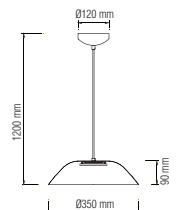

- BLACK
- WHITE
- PINK
- PURPLE
- ORANGE
- BLUE

- 220-240V / 50-60Hz
- Average Life: 50.000 Hrs
- 350 lm
- 4000K