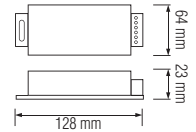

- Input Voltage: DC 12V - 24V
- Output Voltage: DC 12V - 24V
- Output Power: 144W
- Output Current: 4A/Each Color

For Max. 30m 35x28 SMD LED Strip
For Max. 10m 50x50 SMD LED Strip