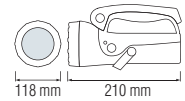

MARADONA

■ 220-240V / 50-60Hz
■ Average Life: 30.000 Hrs

MARADONA-2
084-003-0002

Power	:	5 W
Luminous Flux	:	350 lm
Battery	:	4V 6Ah Sealed-Acid
Duration Time	:	4 hours/strong light 16 hours/weak light

OFF-1-2