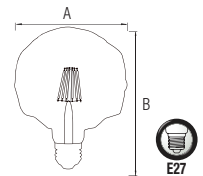

RUSTIC CRYSTAL

- 220-240V / 50-60Hz
- Average Life: 20.000 Hrs
- 2200K