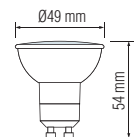

DURAMAX-12

- 100-250V / 50-60Hz
- Average Life: 30.000 Hrs
- 1080 lm
- 6400K
- 3,7V 2200mAh Li-ion Battery
- Emergency Work: 4.5W - 500 lm

001 055 0012

Rechargeable
Emergency
LED Bulb

Emergency Lighting
Duration: 3 Hours

NEW
PRODUCT

FONIX

- 175-250V / 50-60Hz
- Average Life: 25.000 Hrs
- 3000K / 4200K / 6400K

	FONIX-4	FONIX-6	FONIX-8
	001-001-0004	001-001-0006	001-001-0008
Power	4 W	6 W	8 W
Luminous Flux	250 lm	390 lm	630 lm

PLUS

- 175-250V / 50-60Hz
- Average Life: 25.000 Hrs
- 3000K / 4200K / 6400K

	PLUS-4	PLUS-6	PLUS-8
	001-002-0004	001-002-0006	001-002-0008
Power	4 W	6 W	8 W
Luminous Flux	250 lm	390 lm	630 lm

D I M M A B L E

VISION-6

001 022 0006

- 220-240V / 50-60Hz
- Average Life: 25.000 Hrs
- 390 lm
- 3000K / 4200K / 6400K