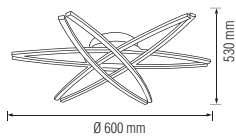

CHROME

- 110-240V / 50-60Hz
- Average Life: 30.000 Hrs
- 2100lm
- 4000K