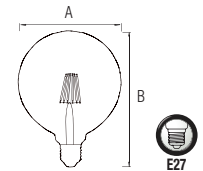

RUSTIC TWIST

- 220-240V / 50-60Hz
- Average Life: 20.000 Hrs
- 2200K