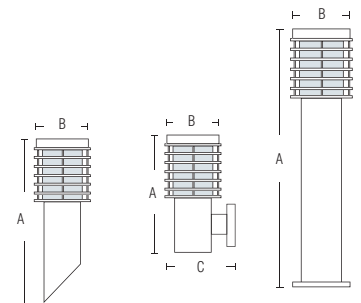

PALMIYE

- 220-240V / 50-60Hz
- Stainless Steel and Galvanized Steel Body
- Diffuser: PC
- Max. 100W

BLACK